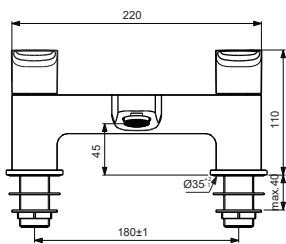

**BD264AA**

**BD265AA**

Pos.	Signify	Spare parts-Nr.	Quantity	Pos.	Signify	Spare parts-Nr.	Quantity
1	Handle(Red)	B961721AA	1 Set	13	Wall bracket	B960925AA	1 Pcs.
1a	Handle(Blue)	B961720AA	1 Set				
2	Block cap	A961157AA	1 Pcs.				
3	Adapter and screw	A861446NU	1 Set				
4	Ceramic valve G3/4-RH	A861247NU	1 Pcs.				
4a	Ceramic valve G3/4-LH	A861246NU	1 Pcs.				
5	Nozzle	A961625AA	1 Pcs.				
6	Pull knob	B960486AA	1 Pcs.				
7	Diverter automatic	B960167AA	1 Pcs.				
8	Rv-patrone	A960944NU	2 Pcs.				
9	Rosette decorative	B961171AA	1 Pcs.				
10	Connecting group	B960471NU	1 Set				
11	Hose flexible G1/2 /L1800	A963173NU	1 Pcs.				
12	Wall fix	B1364AA	1 Pcs.				