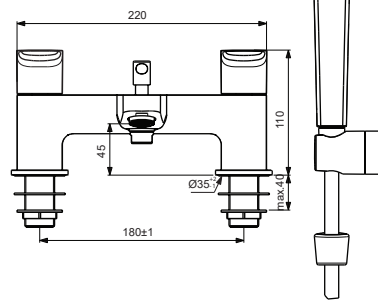

**BD264AA**

**BD265AA**

Pos.	Signify	Spare parts-Nr.	Quantity	Pos.	Signify	Spare parts-Nr.	Quantity
1	Handle(Red)	B961721AA	1 Set	13	Wall bracket	B960925AA	1 Pcs.
1a	Handle(Blue)	B961720AA	1 Set				
2	Block cap	A961157AA	1 Pcs.				
3	Adapter and screw	A861446NU	1 Set				
4	Ceramic valve G3/4-RH	A861247NU	1 Pcs.				
4a	Ceramic valve G3/4-LH	A861246NU	1 Pcs.				
5	Nozzle	A961625AA	1 Pcs.				
6	Pull knob	B960486AA	1 Pcs.				
7	Diverter automatic	B960167AA	1 Pcs.				
8	Rv-patrone	A960944NU	2 Pcs.				
9	Rosette decorative	B961171AA	1 Pcs.				
10	Connecting group	B960471NU	1 Set				
11	Hose flexible G1/2 /L1800	A963173NU	1 Pcs.				
12	Wall fix	B1364AA	1 Pcs.				