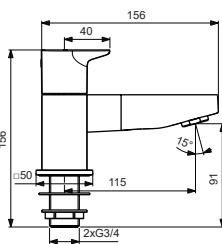

**BD264AA**

**BD265AA**

Pos.	Signify	Spare parts-Nr.	Quantity	Pos.	Signify	Spare parts-Nr.	Quantity
1	Handle(Red)	B961721AA	1 Set	13	Wall bracket	B960925AA	1 Pcs.
1a	Handle(Blue)	B961720AA	1 Set				
2	Block cap	A961157AA	1 Pcs.				
3	Adapter and screw	A861446NU	1 Set				
4	Ceramic valve G3/4-RH	A861247NU	1 Pcs.				
4a	Ceramic valve G3/4-LH	A861246NU	1 Pcs.				
5	Nozzle	A961625AA	1 Pcs.				
6	Pull knob	B960486AA	1 Pcs.				
7	Diverter automatic	B960167AA	1 Pcs.				
8	Rv-patrone	A960944NU	2 Pcs.				
9	Rosette decorative	B961171AA	1 Pcs.				
10	Connecting group	B960471NU	1 Set				
11	Hose flexible G1/2 /L1800	A963173NU	1 Pcs.				
12	Wall fix	B1364AA	1 Pcs.				