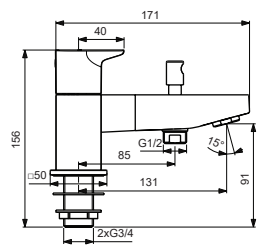

**BD264AA**

**BD265AA**

Pos.	Signify	Spare parts-Nr.	Quantity	Pos.	Signify	Spare parts-Nr.	Quantity
1	Handle(Red)	B961721AA	1 Set	13	Wall bracket	B960925AA	1 Pcs.
1a	Handle(Blue)	B961720AA	1 Set				
2	Block cap	A961157AA	1 Pcs.				
3	Adapter and screw	A861446NU	1 Set				
4	Ceramic valve G3/4-RH	A861247NU	1 Pcs.				
4a	Ceramic valve G3/4-LH	A861246NU	1 Pcs.				
5	Nozzle	A961625AA	1 Pcs.				
6	Pull knob	B960486AA	1 Pcs.				
7	Diverter automatic	B960167AA	1 Pcs.				
8	Rv-patrone	A960944NU	2 Pcs.				
9	Rosette decorative	B961171AA	1 Pcs.				
10	Connecting group	B960471NU	1 Set				
11	Hose flexible G1/2 /L1800	A963173NU	1 Pcs.				
12	Wall fix	B1364AA	1 Pcs.				