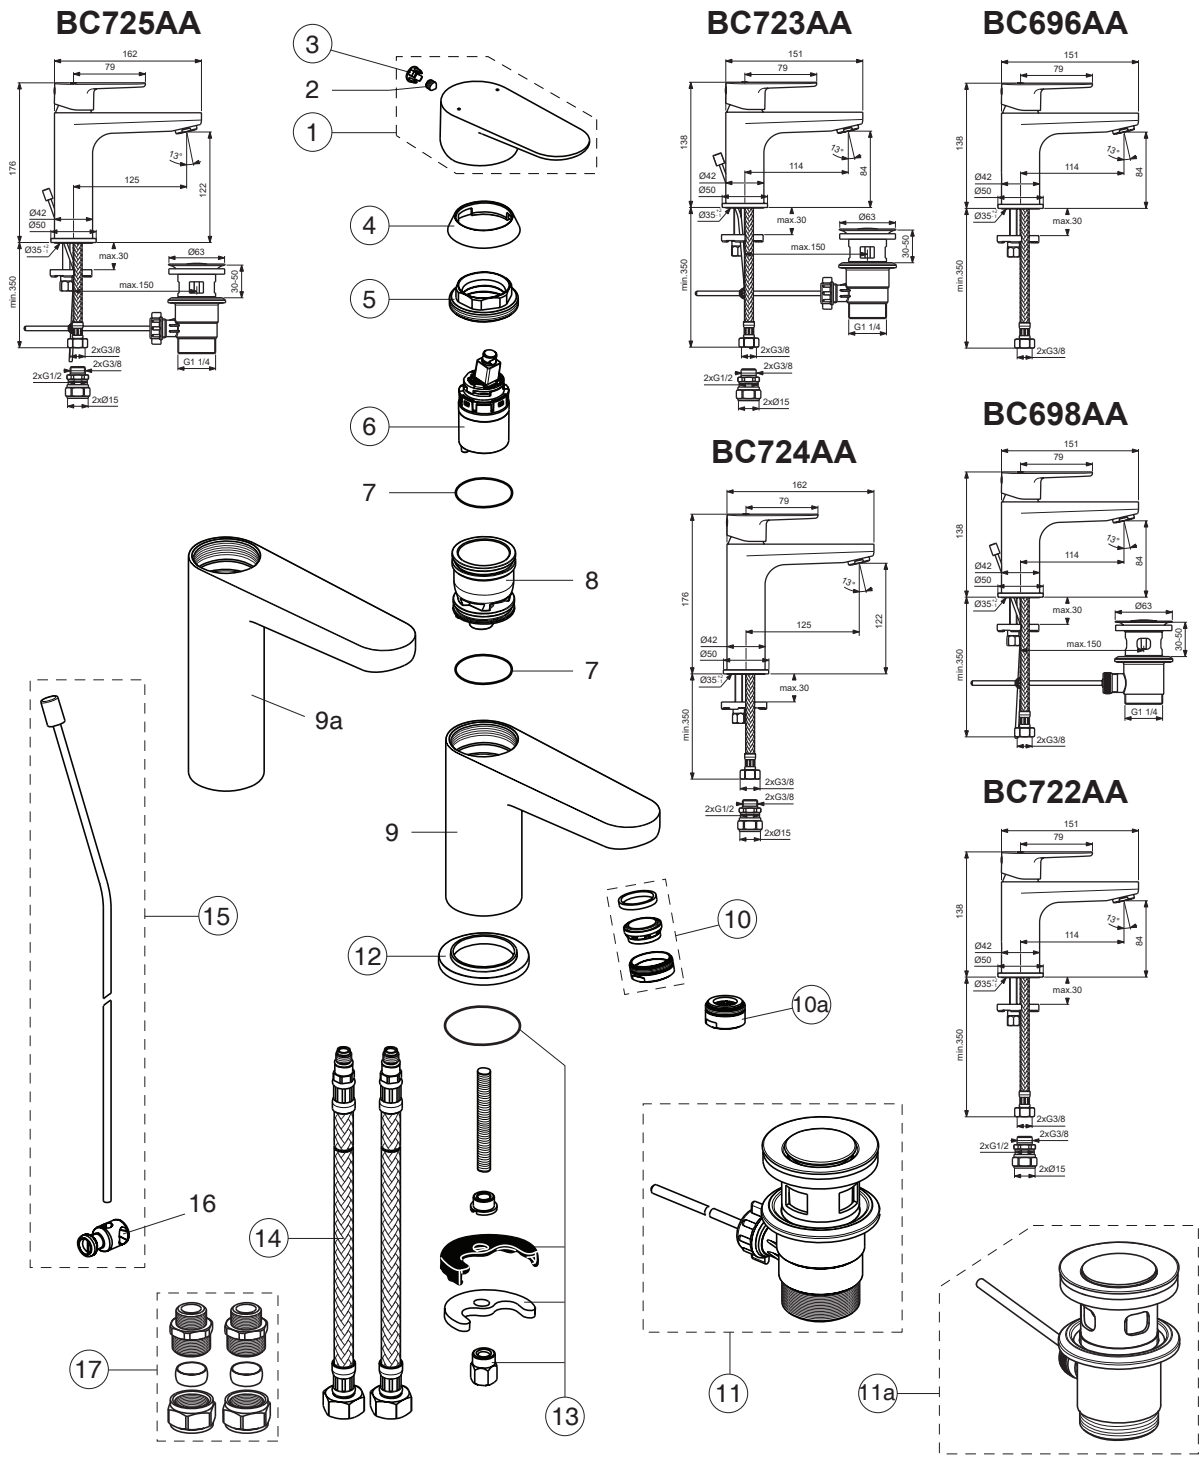

CERAFINE MODEL O

Ideal Standard

Pos.	Signify	Spare parts-Nr.	Quantity	Pos.	Signify	Spare parts-Nr.	Quantity
1	Lever, w/logo-compl.	B961644AA	1 Set	13	Connecting set	B964702NU	1 Pcs.
2	Screw M5x6		1 Pcs.	14	Flex pexhose G3/8 M8x1/L500	A962005NU	1 Pcs.
3	Cap decorative	B964696NU	1 Pcs.	15	Pop up waste-compl.	B961384AA	1 Pcs.
4	Cap	A861080AA	1 Pcs.	16	Pop up waste shackel		1 Pcs.
5	Screw M38x1.5	B961645NU	1 Pcs.	17	Connector G3/8,Ø15-set	B960845NU	1 Set
6	Cartridge Ø28mm	A861397NU	1 Pcs.				
7	O-Ring Ø30x2		2 Pcs.				
8	Manifold		1 Pcs.				
9;9a	Body basin		1 Pcs.				
10	Perlator M24x1-A / 5l/min	B961383AA	1 Pcs.				
10a	Nozzle	A961625AA*	1 Pcs.				
11	Pop-up waste-plastic	B964550AA	1 Pcs.				
11a	Pop-up drain ass.	A962991AA	1 Pcs.				
12	Rosette decorative	B960712AA	1 Pcs.				

*(for BC722AA;BC723AA;BC724AA;BC725AA)