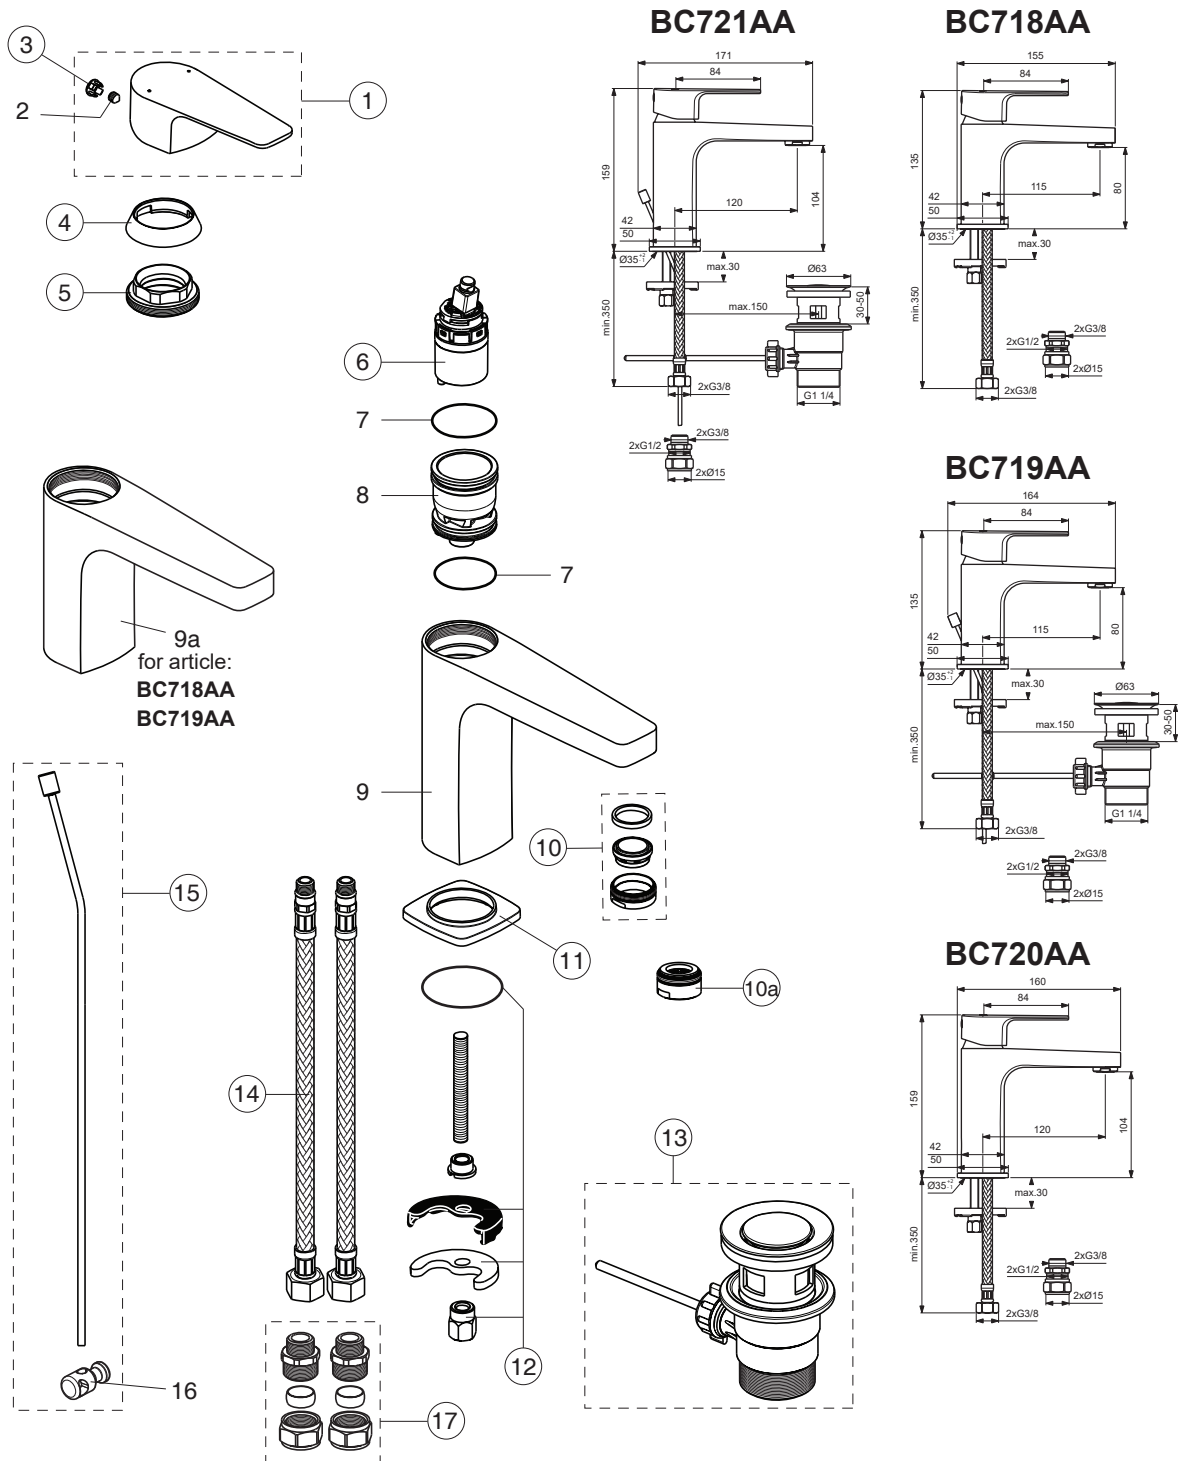

CERAFINE MODEL D

Ideal Standard

Pos.	Signify	Spare parts-Nr.	Quantity	Pos.	Signify	Spare parts-Nr.	Quantity
1	Lever, w/logo-compl.	B961652AA	1 Set	14	Flex pexhose G3/8 M8x1/L500	A962005NU	1 Pcs.
2	Screw M5x6		1 Pcs.	15	Pop up waste-compl.	B961241AA	1 Pcs.
3	Cap decorative	B964696NU	1 Pcs.	16	Pop up waste shackle		1 Pcs.
4	Cap	A861080AA	1 Pcs.	17	Connector G3/8, Ø15-set	B960845NU	1 Set
5	Screw M38x1.5	B961645NU	1 Pcs.				
6	Cartridge Ø28mm	A861397NU	1 Pcs.				
7	O-Ring Ø30x2		2 Pcs.				
8	Manifold		1 Pcs.				
9;9	Body basin		1 Pcs.				
10	Perlator M24x1-A / 5l/min	B961383AA	1 Pcs.				
10a	Nozzle	A961625AA	1 Pcs.				
11	Rosette decorative	B961290AA	1 Pcs.				
12	Connecting set	B964551NU	1 Pcs.				
13	Pop-up waste-plastic	B964550AA	1 Pcs.				