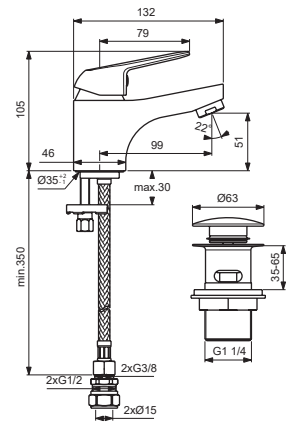

BC334AA

BC335AA

Pos.	Signify	Spare parts-Nr.	Quantity	Pos.	Signify	Spare parts-Nr.	Quantity
1	Lever,w/logo-set	B961547AA	1 Pcs.	15	Connector G3/8,Ø15-set	B960845NU	1 Set
2	Screw M5x8		1 Pcs.				
3	Indicator cap	B964696NU	1 Pcs.				
4	Rosette	B961484AA	1 Pcs.				
5	Screw M38x1.5	B961474NU	1 Pcs.				
6	Cartridge Ø35mm	B961475NU	1 Pcs.				
7	Body basin		1 Pcs.				
7a	Body basin GRANDE		1 Pcs.				
8	Nozzle	A961625AA	1 Pcs.				
8a	Aerator M24x1, 5l/min	B960754AA	1 Pcs.				
9	Fixation set	A964520NU	1 Set				
10	Click waste slotted	S8803AA	1 Pcs.				
11	Flex pexhose G3/8 M10x1/L445mm	A963600NU	1 Pcs.				