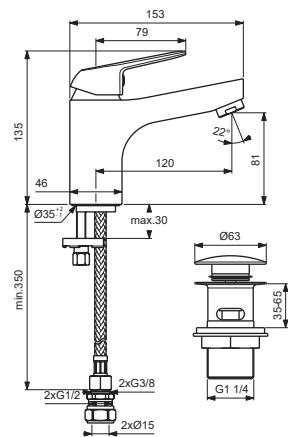

BC334AA

BC335AA

Pos.	Signify	Spare parts-Nr.	Quantity	Pos.	Signify	Spare parts-Nr.	Quantity
1	Lever,w/logo-set	B961547AA	1 Pcs.	15	Connector G3/8,Ø15-set	B960845NU	1 Set
2	Screw M5x8		1 Pcs.				
3	Indicator cap	B964696NU	1 Pcs.				
4	Rosette	B961484AA	1 Pcs.				
5	Screw M38x1.5	B961474NU	1 Pcs.				
6	Cartridge Ø35mm	B961475NU	1 Pcs.				
7	Body basin		1 Pcs.				
7a	Body basin GRANDE		1 Pcs.				
8	Nozzle	A961625AA	1 Pcs.				
8a	Aerator M24x1, 5l/min	B960754AA	1 Pcs.				
9	Fixation set	A964520NU	1 Set				
10	Click waste slotted	S8803AA	1 Pcs.				
11	Flex pexhose G3/8 M10x1/L445mm	A963600NU	1 Pcs.				