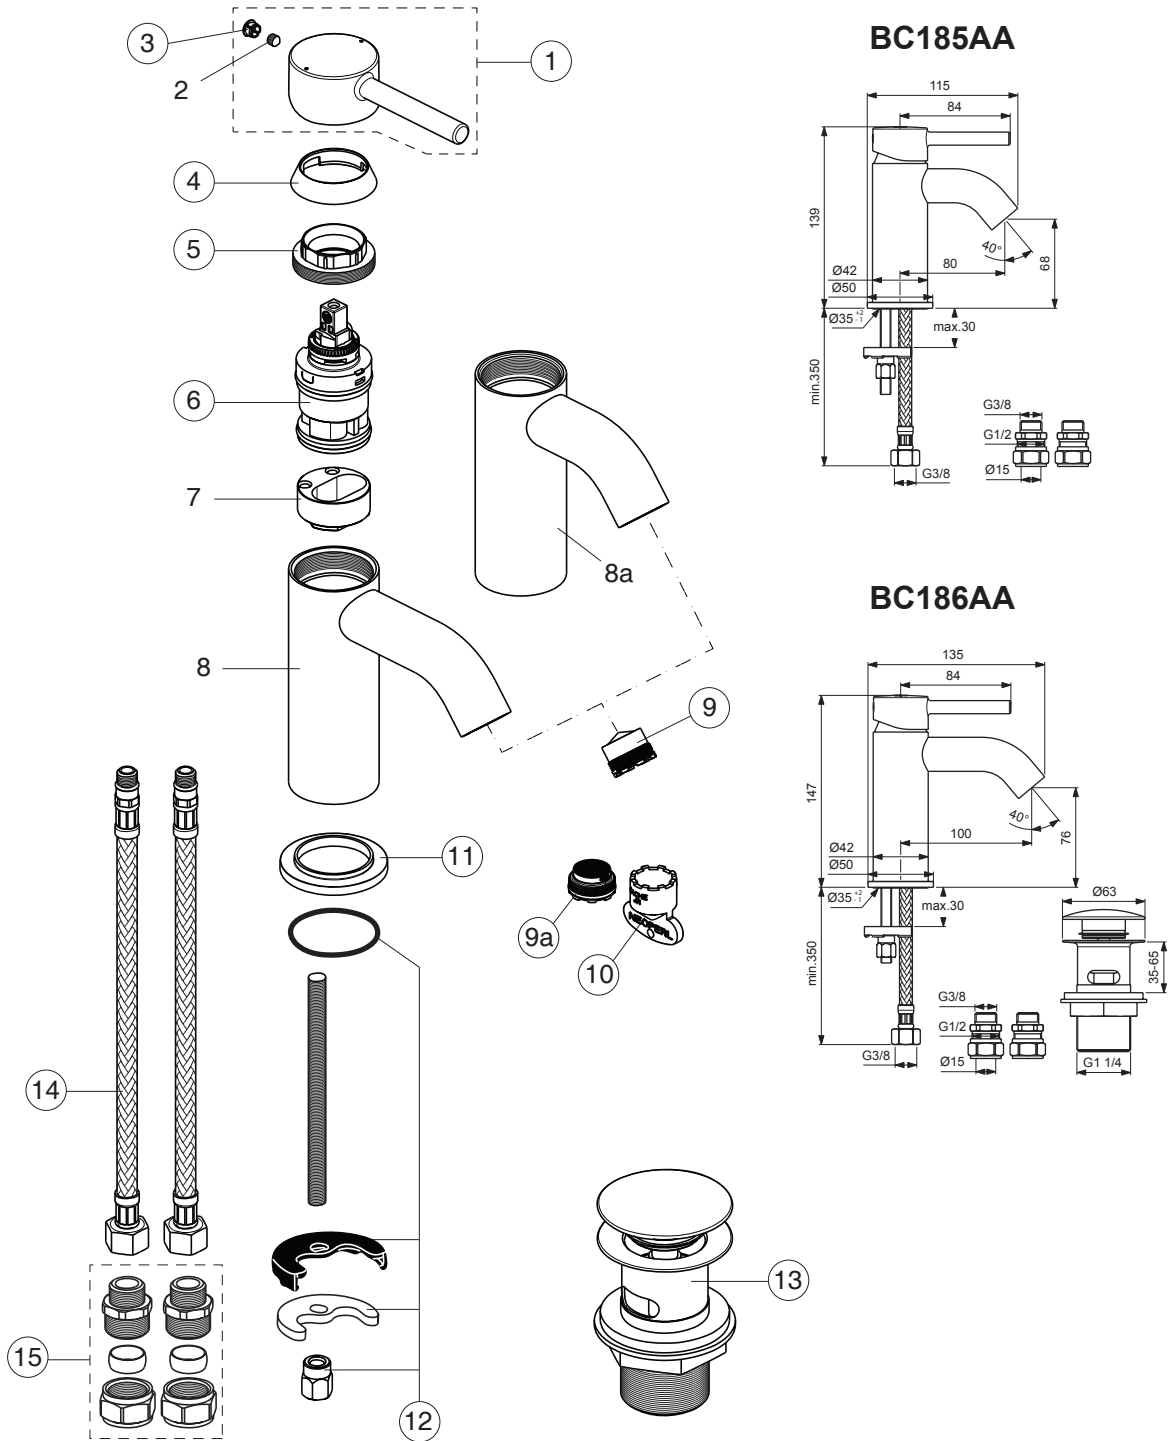

CERALINE

Pos.	Signify	Spare parts-Nr.	Quantity	Pos.	Signify	Spare parts-Nr.	Quantity
1	Lever, w/logo-set	B961520AA	1 Pcs.	12	Connecting set	B964702NU	1 Set
2	Screw M5x6		1 Pcs.	13	Click waste slotted	S8803AA	1 Pcs.
3	Block cap	A961157AA	1 Pcs.	14	Flex hose G3/8 /L445	A963600NU	1 Pcs.
4	Cap	B961473AA	1 Pcs.	15	Connector G3/8, Ø15	B960845NU	1 Set
5	Screw M38x1.5	B961474NU	1 Pcs.				
6	Cartridge Ø35mm	B961475NU	1 Pcs.				
7	Manifold		1 Pcs.				
8;8a	Body basin		1 Pcs.				
9	Flowstraitener cache junior M21.5x1	A960191NU	1 Pcs.				
9a+10	Neoperl M21.5x1-5 l/min cache junior	B960889NU	1 Pcs.				
10	Service key	B960654NU	1 Pcs.				
11	Rosette decorative	B960712AA	1 Pcs.				