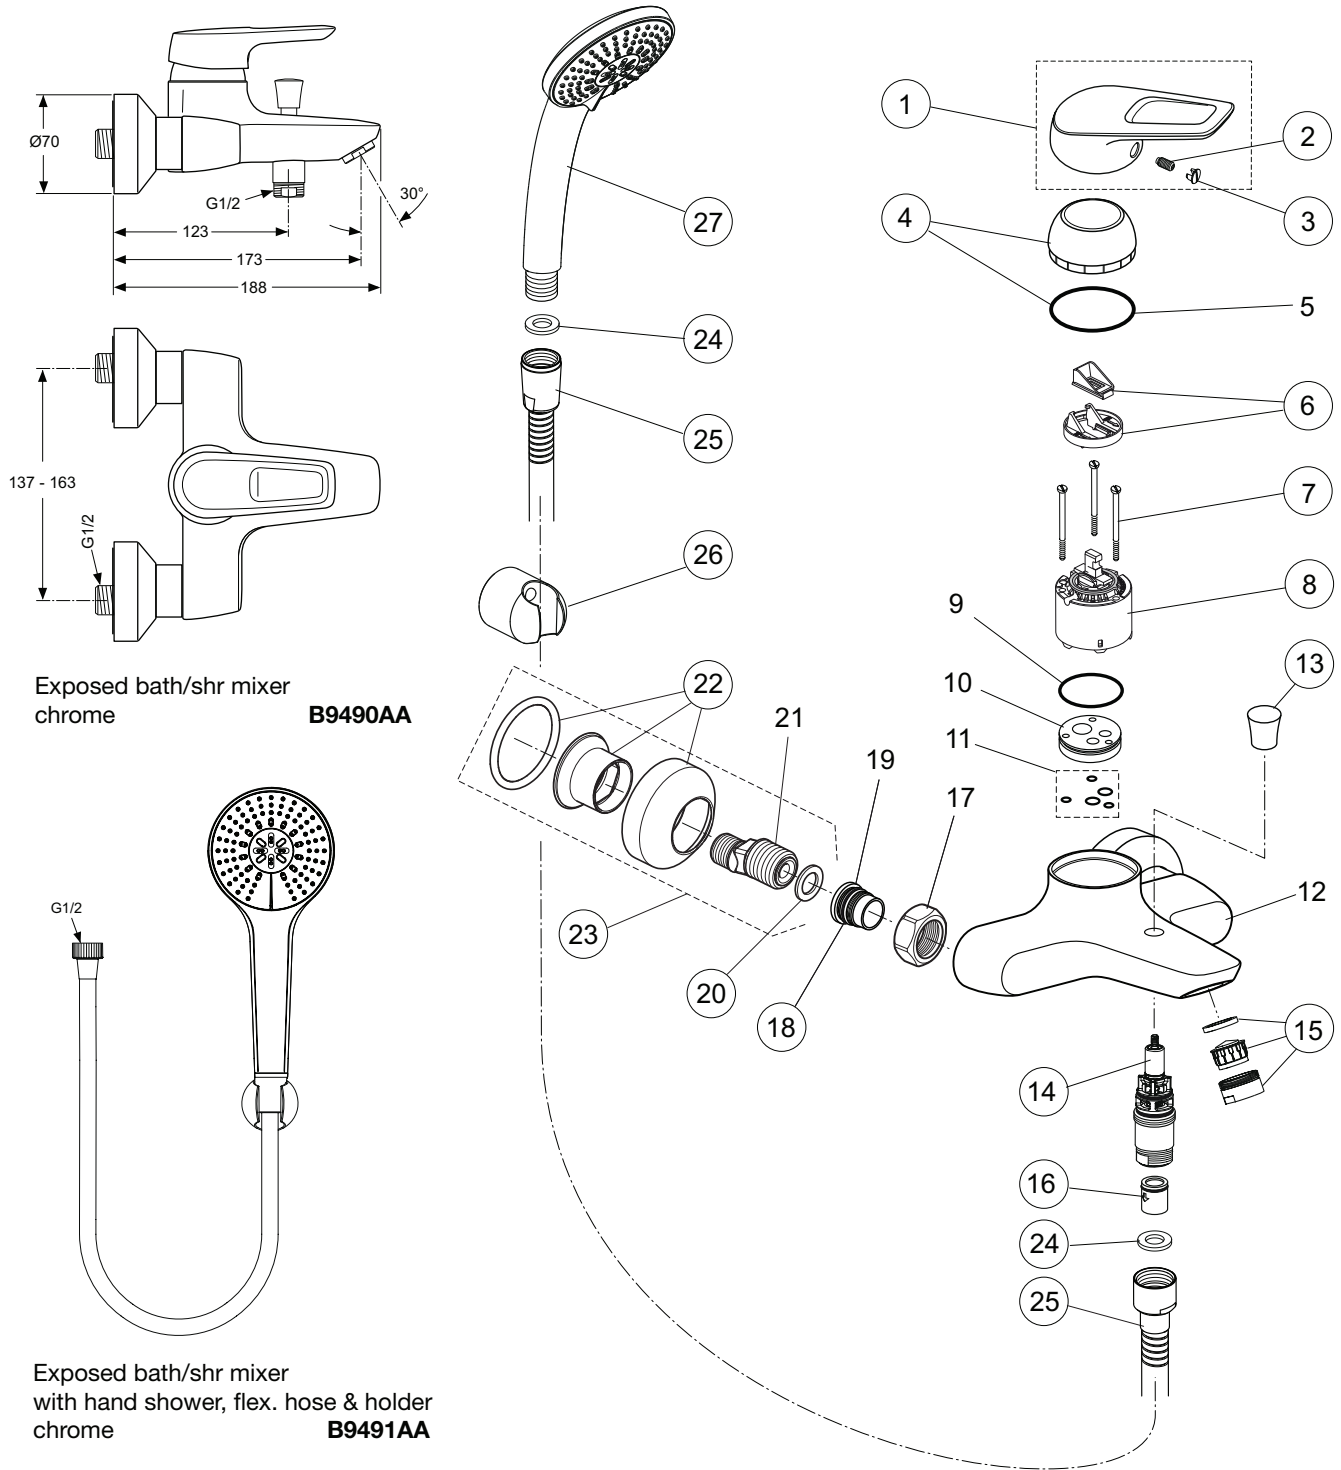

Ceramix Blue B9490.. B9491..

Produced from: April 2011

Exposed bath/shr mixer chrome **B9490AA**

Exposed bath/shr mixer with hand shower, flex. hose & holder chrome **B9491AA**

Pos.	Description	Part-Number	Qty.	Pos.	Description	Part-Number	Qty.
1	Lever cpl. with Logo ISI	A 963 227 AA	1 pcs	15	Aerator M24x1 -C-	A 961 132 AA	1 pcs
2	Thread pin M5x10 DIN915	A 963 309 NU	1 pcs	16	Non-return valve	A 962 594 NU	2 pcs
3	Handle cap	A 963 054 NU	1 pcs	17	Coupling nut G3/4		
4	Cap	B 960 276 AA	1 pcs	18	O - ring Ø 15,6 x 1,78	A 961 182 NU	2 pcs
5	O - ring Ø 39,10 x 1,30			19	Seat M19x1,5 left Thread		
6	ECO-kit	A 860 700 NU	1 Set	20	Fibre ring	A 961 139 NU	2 pcs
7	Cylindrical screws M4 x 50	B 960 570 NU	3 pcs	21	S-connector with low noise insert		
8	Cartridge Ø47 + Pos. 6	A 960 500 NU	1 pcs	22	Escutcheon set complete	B 960 365 AA	2 pcs
9	O - ring Ø 44 x 2			23	S-connector complete	A 962 050 AA	2 pcs
10	Plastic insert			24	Washer Ø 18,5 / 11 x2	A 961 817 NU	5 pcs
11	O - ring set / 10x2 (2x) + 4,47x1,78 (3x)			25	Metal hose 150cm lg.	F 960 697 AA	1 pcs
12	Body Bath/shr.			26	Wall holder f. hand shr.	B 960 096 AA	1 pcs
13	Pull knob	B 960 170 AA	1 pcs	27	Hand shower 3F / 8l/min	B 9403 AA	1 pcs
14	Diverter complete	B 960 969 AA	1 pcs				

Ceramix Blue