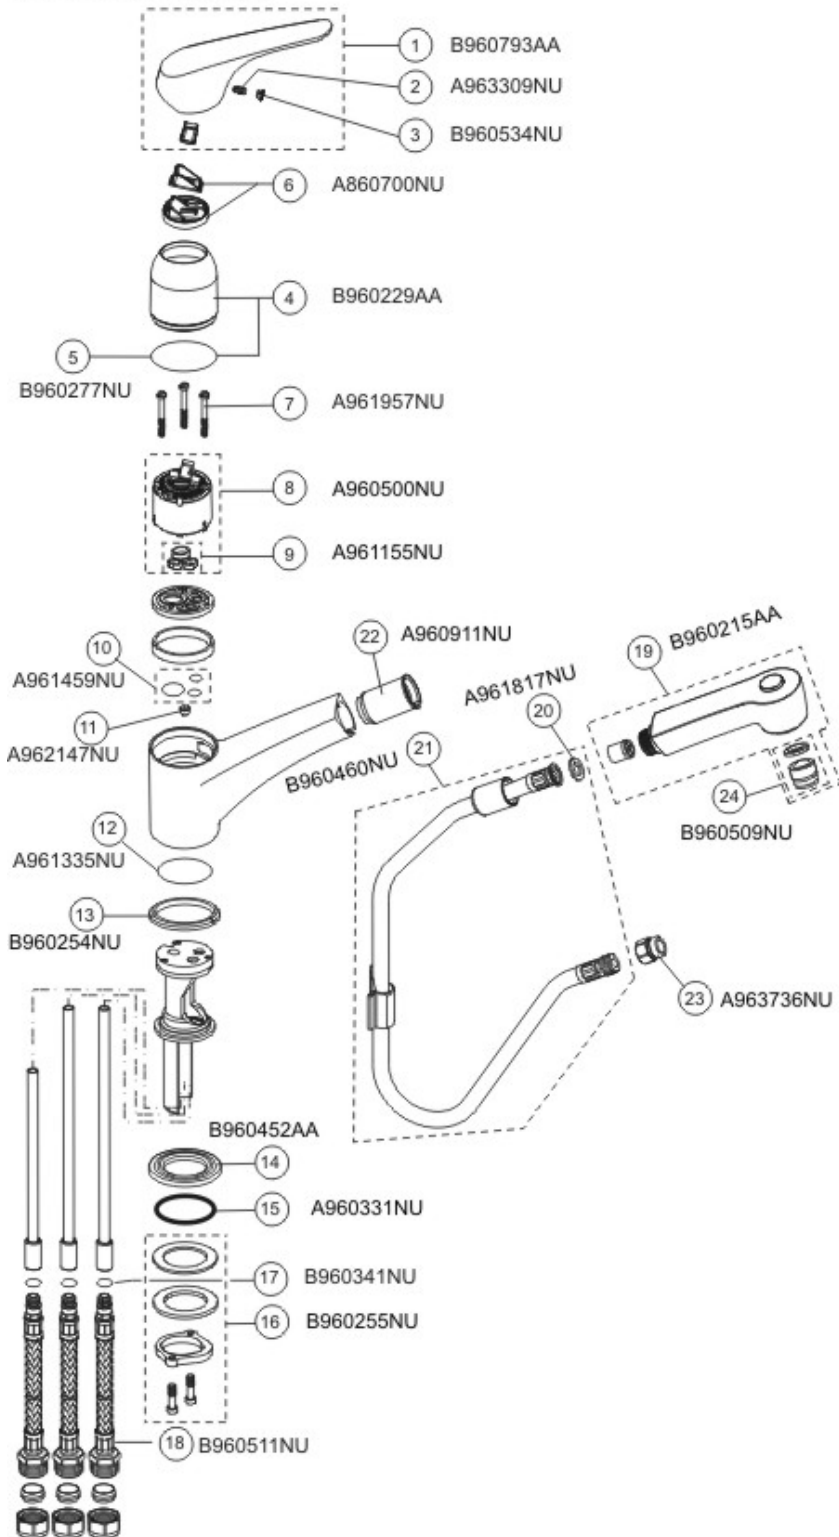

Produced from March 2009

Pos.	Description	Part-Number	Qty.	Pos.	Description	Part-Number	Qty.
1	Handle complete	B960793AA	1 pcs	13	Slip ring	B960254NU	1 pcs
2	Grub screw	A963309NU	1 pcs	14	Base plate ring	B960452AA	1 pcs
3	Screw cap index	B960534NU	1 pcs	15	O-ring seal set	A960331NU	1 set
4	Shroud	B960229AA	1 pcs	16	Fixing set	B960255NU	1 set
5	O-ring	B960277NU	1 pcs	17	O-rings 7,65 X 1,78	B960341NU	2 pcs
6	Click mechanism	A860700NU	1 set	18	Flexible inlet tail	B960511NU	1 pcs
7	Screws for cartridge fixing	A961957NU	3 pcs	19	Pull-out sink spray head	B960215AA	1 pcs
8	Cartridge 47mm	A960500NU	1 pcs	20	Sealing washer	A961817NU	5 pcs
9	Cartridge seals	A961155NU	1 set	21	Flexible hose 1500mm	B960460NU	1 pcs
10	Base plate seals	A961459NU	1 set	22	Ceramix combi manifold	A960911NU	1 pcs
11	Stopper	A962147NU	1 pcs	23	Nipple M15x1-G3/8	A963736NU	1 pcs
12	O-ring	A961335NU	1 pcs	24	Aerator insert for handspray	B960509NU	1 pcs