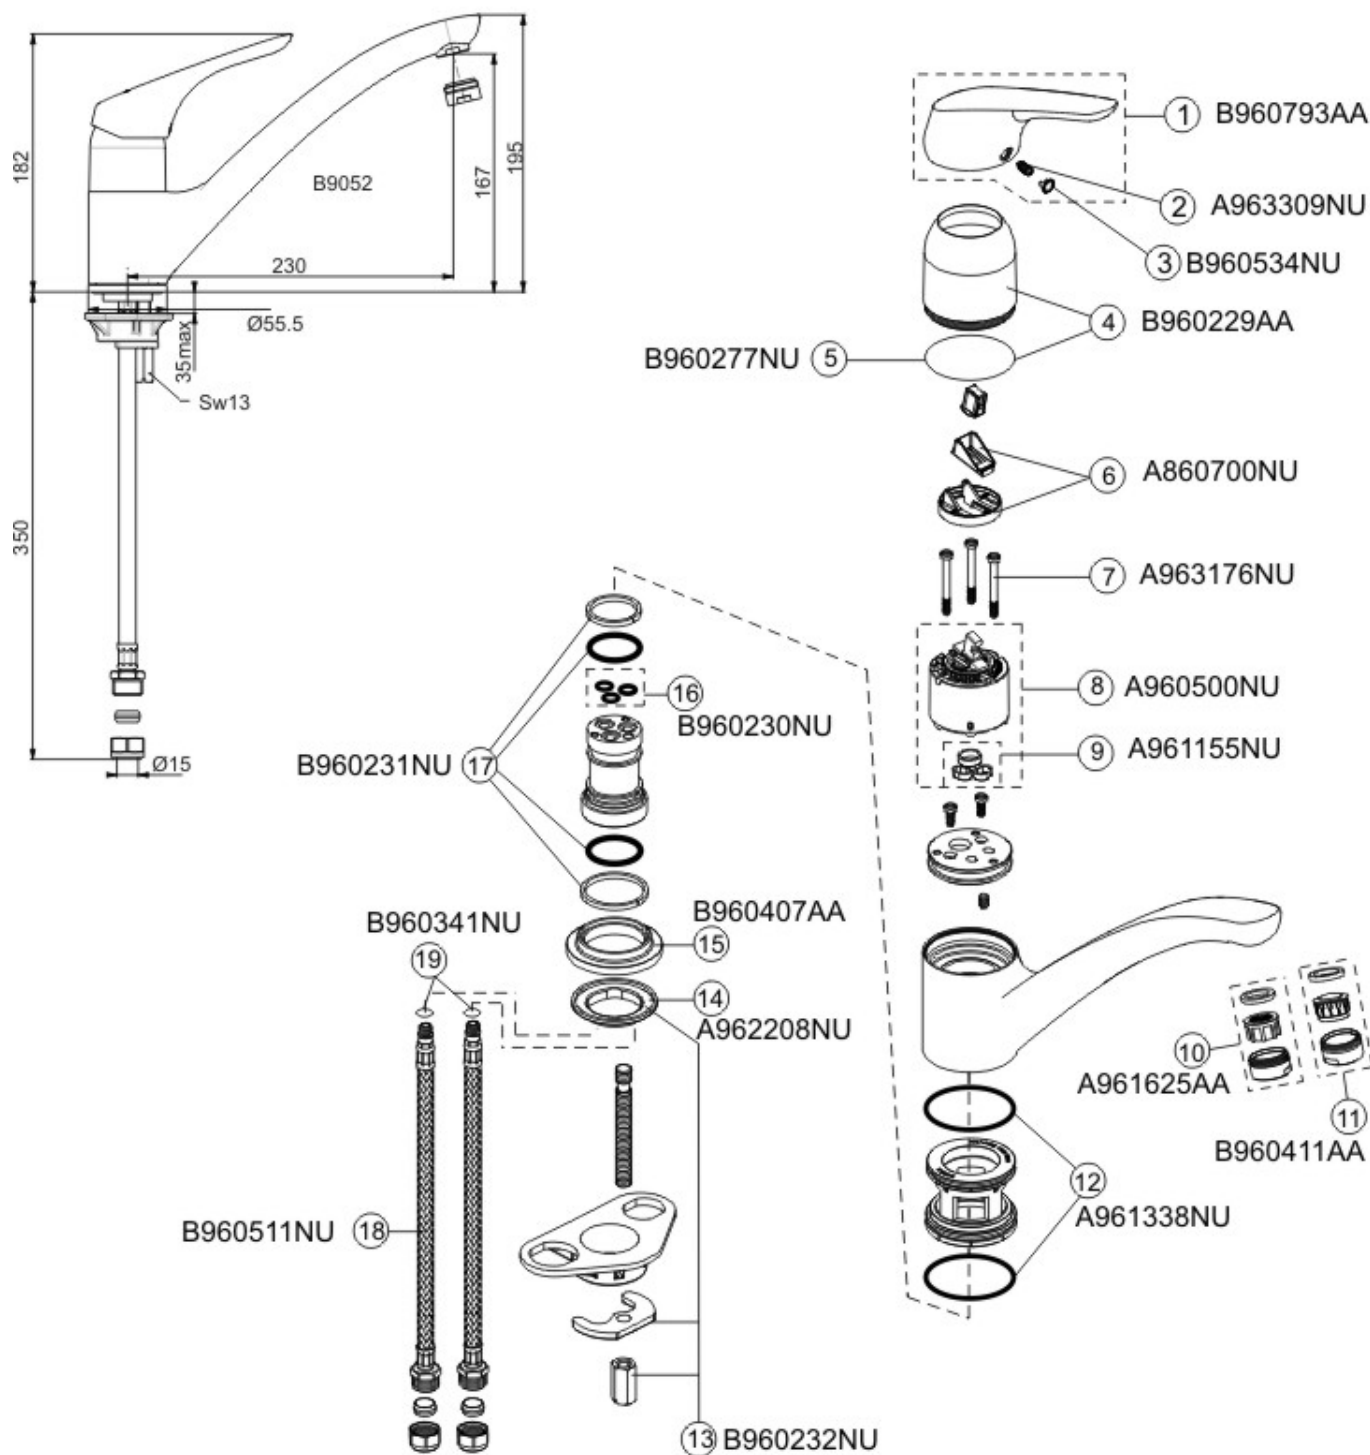

Produced from March 2009

Pos.	Description	Part-Number	Qty.	Pos.	Description	Part-Number	Qty.
1	Handle complete	B960793AA	1 pcs	11	Aerator	B960411AA	1 pcs
2	Grub screw	A963309NU	1 pcs	12	O-rings	A961338NU	1 set
3	Screw cap index	B960534NU	1 pcs	13	Fixing set	B960232NU	1 set
4	Shroud	B960229AA	1 pcs	14	Deck seal	A962208NU	1 pcs
5	O-ring	B960277NU	1 pcs	15	Base flange	B960407AA	1 pcs
6	Click mechanism	A860700NU	1 set	16	O-ring set	B960230NU	1 set
7	Screws for cartridge fixing	A963176NU	3 pcs	17	Swivel spout seals kit	B960231NU	1 set
8	Cartridge 47mm	A960500NU	1 pcs	18	Flexible inlet tail	B960511NU	2 pcs
9	Cartridge seals	A961155NU	1 set	19	O-rings	B960341NU	2 pcs
10	Flow straightener	A961625AA	1 pcs				