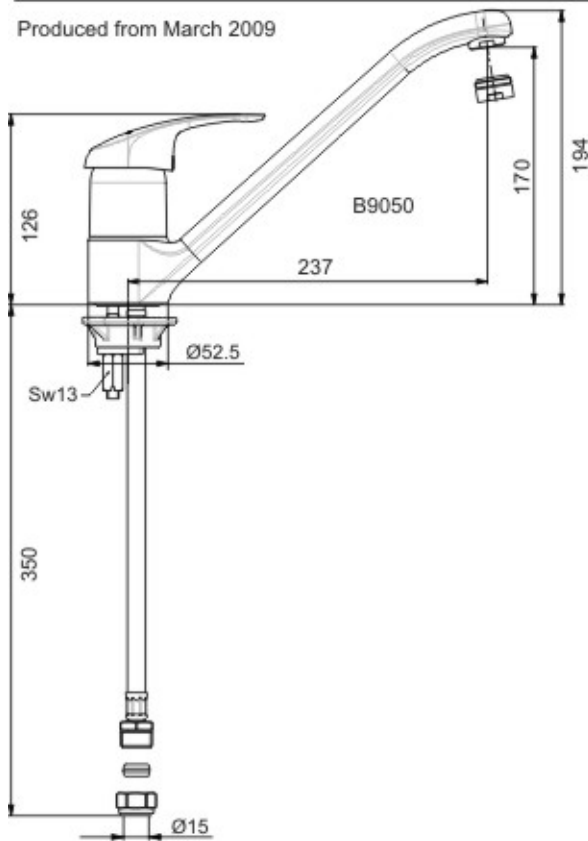

Produced from March 2009

Pos.	Description	Part-Number	Qty.	Pos.	Description	Part-Number	Qty.
1	Handle complete	B960792AA	1 pcs	9	Flow straightener	A961625AA	1 pcs
2	Grub screw	A963309NU	1 pcs	10	Aerator	B960411AA	1 pcs
3	Screw cap index	B960534NU	1 pcs	11	Swivel spout seal set	A964522NU	1 set
4	Shroud	B964777AA	1 pcs	12	O-RING 37,77X2,62	A962574NU	1 pcs
5	Screws for cartridge fixing	A963335NU	1 set	13	Fixing set	A963507NU	1 set
6	Cartridge 47mm	A960500NU	1 pcs	14	Flexible inlet tail	B960511NU	2 pcs
7	Cartridge seals	A961155NU	1 set	15	O-rings	B960341NU	2 pcs
8	O-ring set	A961459NU	1 set				