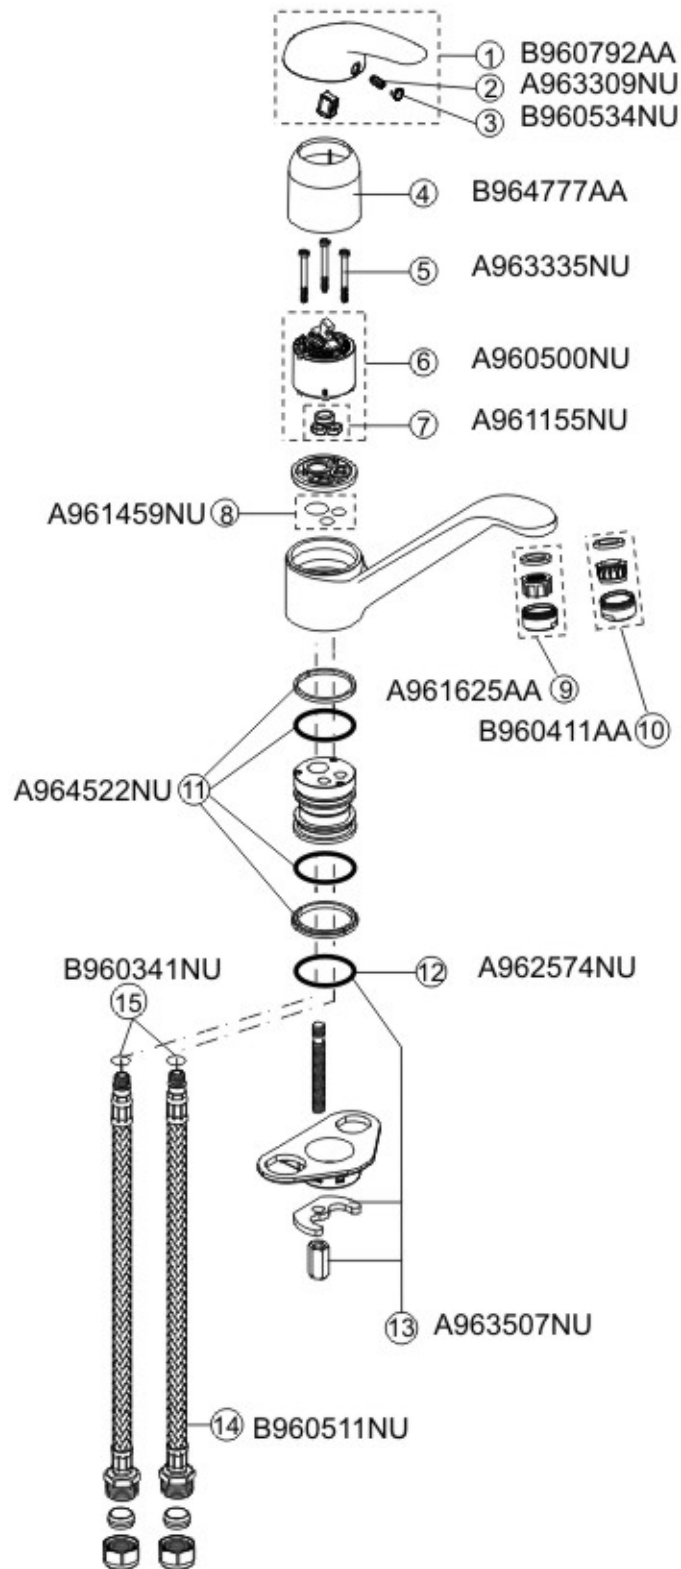

Produced from March 2009

Pos.	Description	Part-Number	Qty.	Pos.	Description	Part-Number	Qty.
1	Handle complete	B960792AA	1 pcs	9	Flow straightener	A961625AA	1 pcs
2	Grub screw	A963309NU	1 pcs	10	Aerator	B960411AA	1 pcs
3	Screw cap index	B960534NU	1 pcs	11	Swivel spout seal set	A964522NU	1 set
4	Shroud	B964777AA	1 pcs	12	O-RING 37,77X2,62	A962574NU	1 pcs
5	Screws for cartridge fixing	A963335NU	1 set	13	Fixing set	A963507NU	1 set
6	Cartridge 47mm	A960500NU	1 pcs	14	Flexible inlet tail	B960511NU	2 pcs
7	Cartridge seals	A961155NU	1 set	15	O-rings	B960341NU	2 pcs
8	O-ring set	A961459NU	1 set				