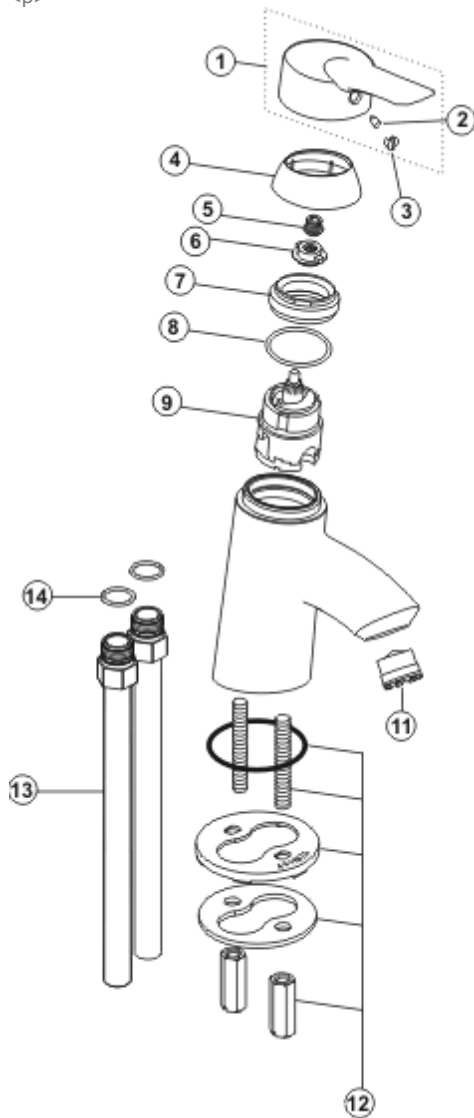

<p>

Ref.	Description
1	Lever handle
2	Screw
3	Cover button (Blue/Red)
4	Shroud
5	Insert
6	Multiport locking ring
7	O-Ring 35x3.2
8	Multiport cartridge 40 H/F
9	Flowstraitener
10	Connecting set
11	Inlet tail 15mm Cu
12	O-Ring 15.6x1.78
13	Inlet tail 15mm Cu
14	O-Ring 15.6x1.78

Part No.
B960652AA
B960491NU
B960426NU
B960493AA
A960034NU
A963022NU
A962715NU
A960145NU
A960395NU
B960492NU
A960133NU
A961182NU

NB -- colour/finish options

Chrome = AA