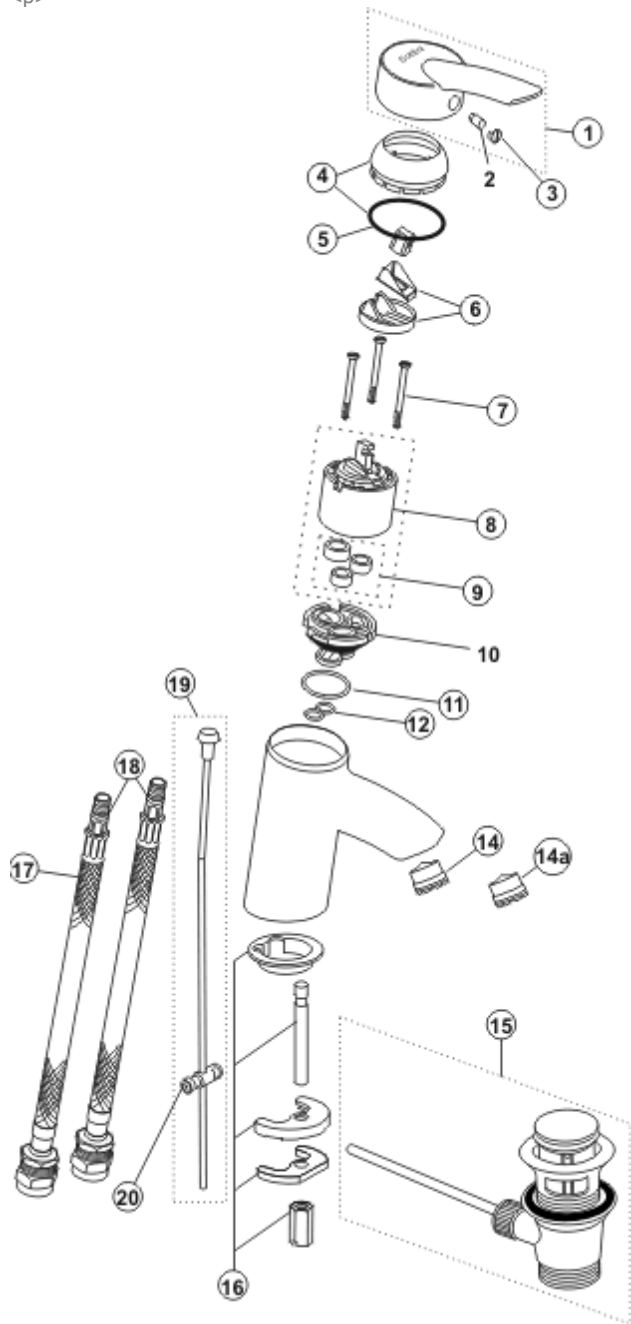

SOTTINI BRASSWARE MIA B8429 SINGLE LEVER BASIN MIXER

<p>

Ref.	Description	Part No.
1	Lever handle	B960651AA
3	Cover button (Blue/Red)	B960426NU
4	Shroud with O-Ring	B960368AA
5	O-Ring 40x1	B960277NU
6	Volume stop	A860700NU
7	Screw M4x45.5	A961957NU
8	Cartridge 47mm	A960500NU
9	O-Ring-set	A961155NU
11	O-Ring 28x2	A963299NU
12	O-Ring 9x2	A961868NU
17	Flex hose G1/2 M10x1C RCB, 15x380	B960511NU (factory Fitted since 2013)
18	O-Ring 7.65x1.78	B960341NU
19	Pop up waste set	A964527AA
20	Pop up waste shackle	A963404NU
14	Flowstraitener cache junior M21.5x	A960191NU
14a	Aerator Honeycomb Cache M21.5x1	B960366NU
15	Pop-up waste	A961230AA
16	Fixing set	B964894NU