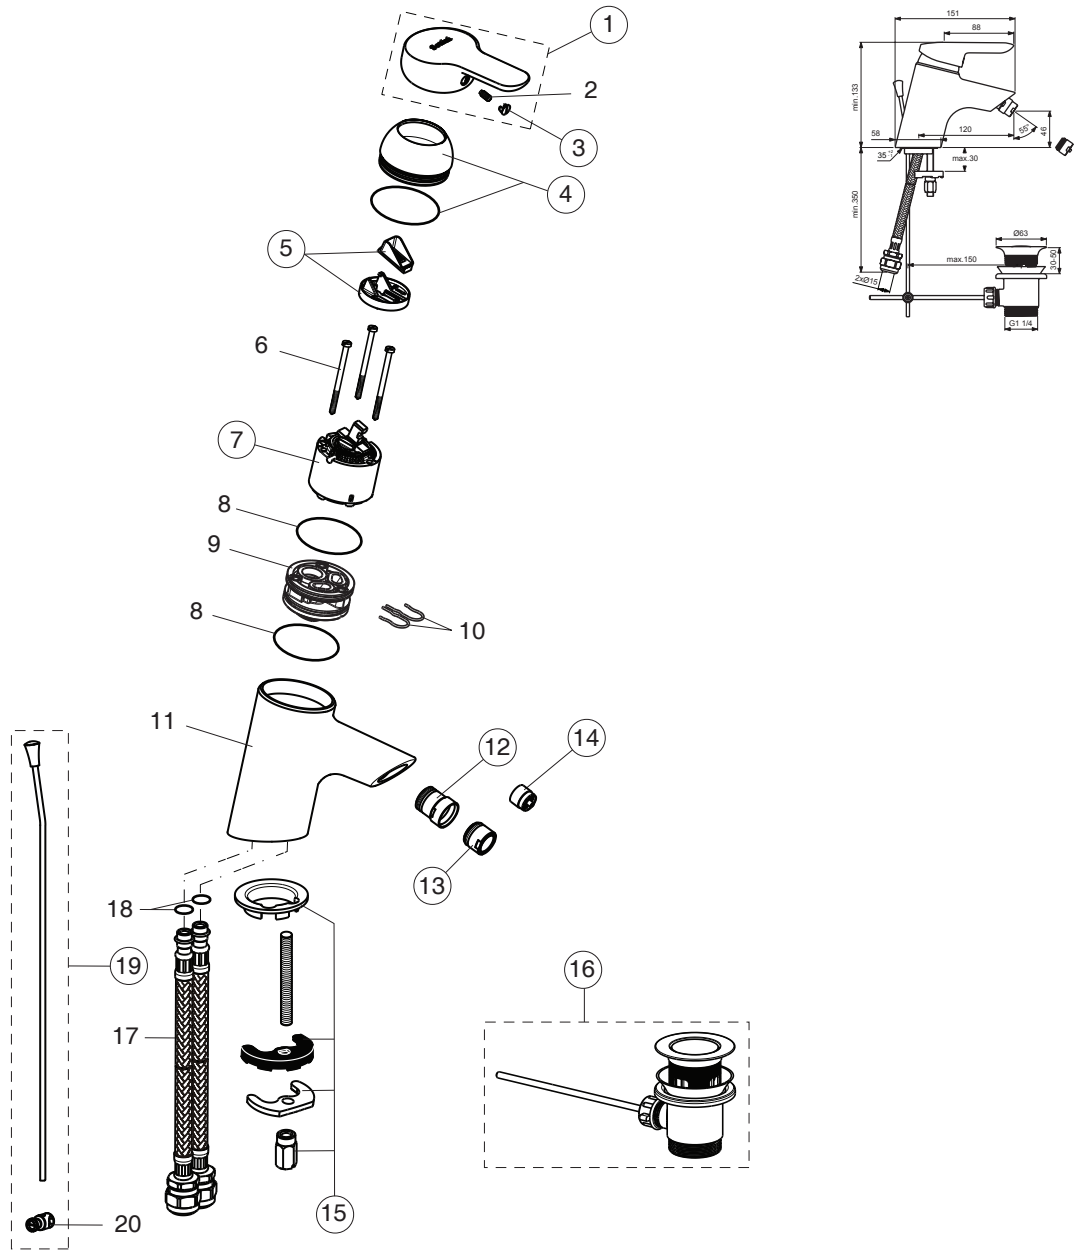

# ROSITA (B8422AA)

Pos.	Signify	Spare parts-Nr.	Quantity	Pos.	Signify	Spare parts-Nr.	Quantity
1	Lever,w/logo SOTTINI-compl.	B960702AA	1 Pcs.	13	Flowstraitener M18x1	B960653AA	1 Pcs.
2	Screw M5x10		1 Pcs.	14	Aerator M18x1	B964902AA	1 Pcs.
3	Cap(Blue/Red)	A963054NU	1 Pcs.	15	Connecting set	B964894NU	1 Pcs.
4	Rosette-compl.	B960276AA	1 Pcs.	16	Pop-up ass.	B960853AA	1 Pcs.
5	Volume stop	A860700NU	1 Pcs.	17	Flex hose G1/2-D10.5 L400mm		2 Pcs.
6	Screw M4x62		3 Pcs.	18	O-Ring Ø 10x2.5		2 Pcs.
7	Cartridge Ø 47mm	A960500NU	1 Pcs.	19	Pull-up rod-compl.	B960279AA	1 Pcs.
8	O-Ring Ø 44x2		2 Pcs.	20	Pop up waste shackle		1 Pcs.
9	Manifold		1 Pcs.				
10	Clip		2 Pcs.				
11	Body bidet		1 Pcs.				
12	Swivel adaptor for alchemy mono bidet	A960019AA	1 Pcs.				