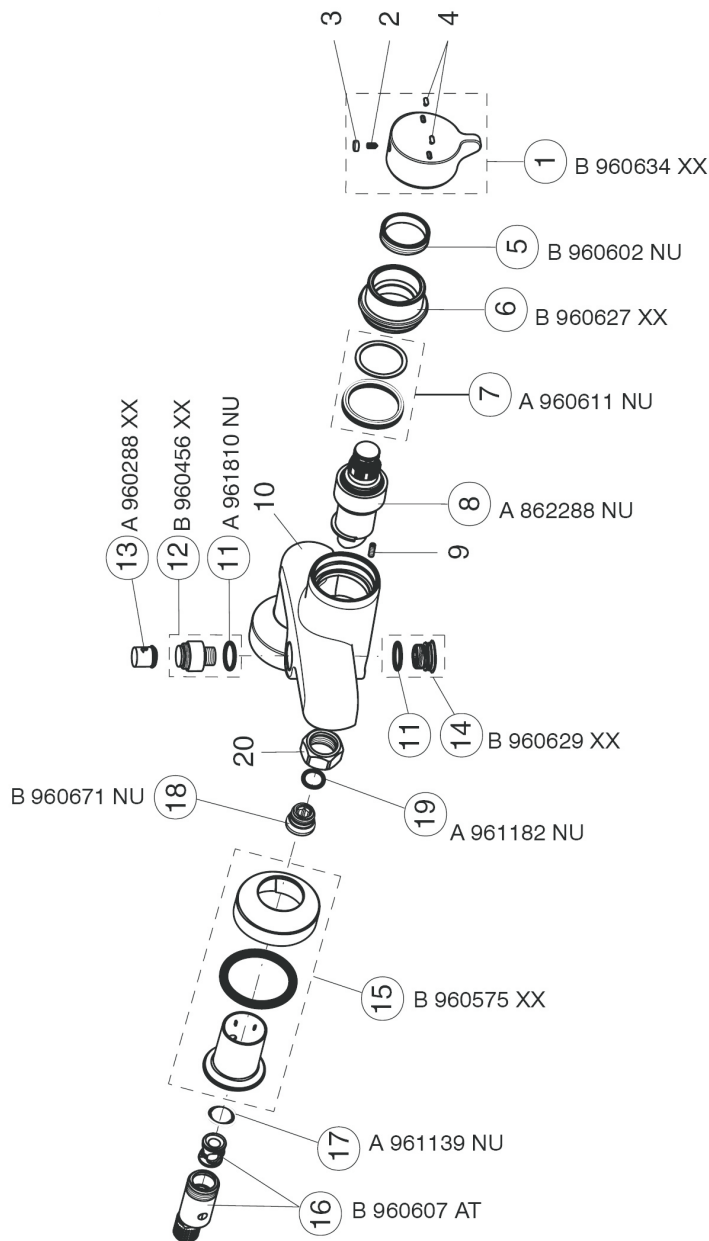

ARMITAGE SHANKS

AVON 21

B8264AA AVON 21 SHO MXR EXPSD U/OUTL SELF CLS

Ref.	Description	Part No.
1	Handle complete	B960634AA
5	THREAD RING M38X1	B960602NU
6	CERAPLUS CAP M50X1 CHROME	B960627AA
7	SEAL KIT FOR AVON MIXER	A960611NU
8	Cartridge	A862288NU
11	O RING	A961810NU
12	NIPPLE M18X1,5 / G3/4 CHROME	B960456AA
13	RV-PATRONE DW15 S	A960288NU
14	Blanking plug	B960629AA
15	ESCUTCHEON SET ON-OFF S-CONNECTOR CHROME	B960575AA
16	ON-OFF S-CONNECTOR SET 1/2 X 3/4 NICKEL	B960607AT
17	FIBRE WASHER FOR NON-RETURN VALVE	A961139NU
18	Nipple	B960671NU
19	SPARES O-RING	A961182NU