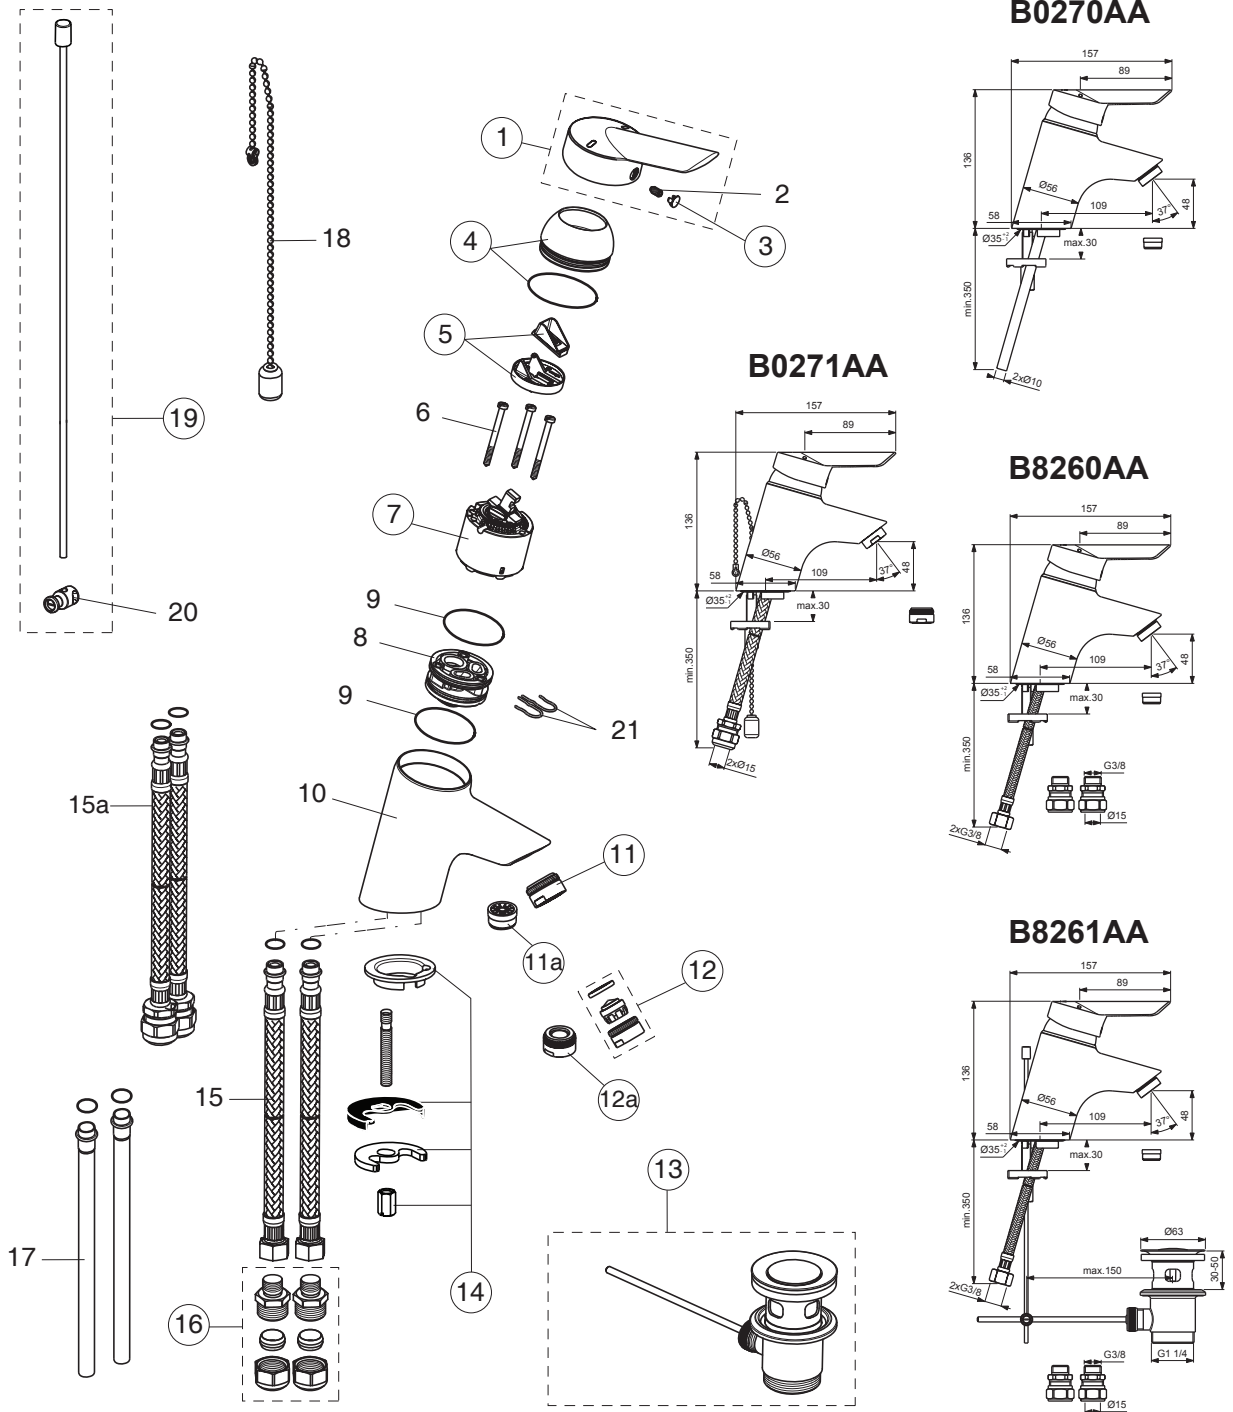

PICCOLO 21

*Armitage
Shanks*

Pos.	Signify	Spare parts-Nr.	Quantity	Pos.	Signify	Spare parts-Nr.	Quantity
1	Lever, w/logo Armitage Shanks	B960586AA	1 Pcs.	12a	Inner flow straightener	B960860NU	1 Pcs.
2	Screw M5x8		1 Pcs.	13	Pop-up drain ass.	A962991AA	1 Pcs.
3	Cap decorative	B960473AA	1 Pcs.	14	Connecting set	B960187NU	1 Set
4	Rosette-compl.	B960276AA	1 Pcs.	15	Flex hose G3/8-Ø10.5 L445mm		2 Pcs.
5	Volume stop	A860700NU	1 Pcs.	15a	Flex hose G1/2-Ø10.5 L400mm		2 Pcs.
6	Screw M4x62		3 Pcs.	16	Connector-set G3/8, Ø15	B960845NU	1 Pcs.
7	Cartridge Ø47mm	A960500NU	1 Pcs.	17	Copper tube 10.5x10x440		2 Pcs.
8	Manifold		1 Pcs.	18	Beaded chain L460mm		1 Pcs.
9	O-Ring Ø44x2		2 Pcs.	19	Pull-up rod-compl.	B964885AA	1 Pcs.
10	Body basin		1 Pcs.	20	Pop up waste shackle		1 Pcs.
11	Neop.casc.M24x1-5l/min	B960852AA	1 Pcs.	21	Clip		2 Pcs.
11a	Nozzle	A961625AA	1 Pcs.				
12	Aerator M24x1-4.7 l/min	B960859AA	1 Pcs.				