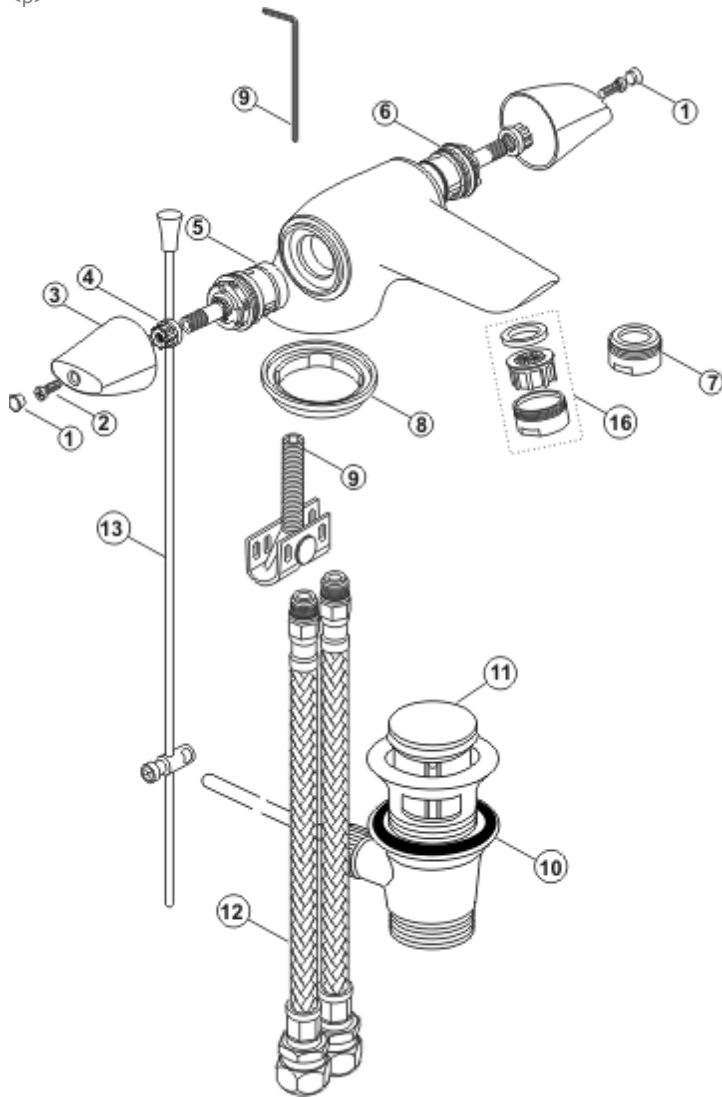

<p>

Ref.	Description	Part No.
1a	Red index button	B960516NU
1b	Blue index button	B960517NU
2	Screw M4 x 12mm	B960599NU
3	Ceraplan Duo handle	B960598AA
4	Drive insert	E960053NU
5	1/2 IS rubber valve internal headwork	A951130NU11
7	Flow straightener insert supplied separately	A962713NU
8	Sealing washer	A961302NU
9	Top-fix clamp	A960949NU
9a	Allen key for top-fix clamp	A960949NU
10	Pop-up waste complete	E950612AA
11	Pop-up waste plug	A961226AA
12	Flexible inlet tails	S960172NU
13	Pop-up rod complete with clamp	B964883AA
16	Aerator 5L/min as standard	B960754AA