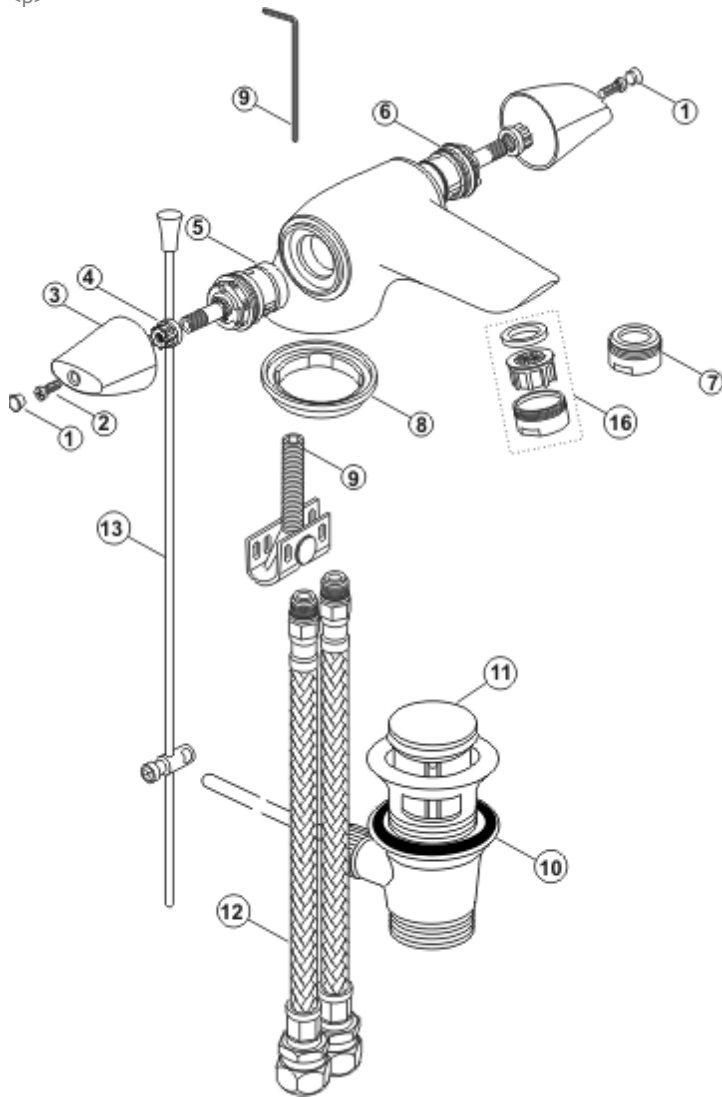

<p>

<b>Ref.</b>	<b>Description</b>
1a	Red index button
1b	Blue index button
2	Screw M4 x 12mm
3	Ceraplan Disc handle
4	Drive insert
5	1/2" SE cartridge hot
6	1/2" SE cartridge cold
7	Flow straightener insert (supplied separately)
8	Sealing washer
9	Top-fix clamp
9a	Allen key for top-fix clamp
10	Pop-up waste complete
11	Pop-up waste plug
12	Flexible inlet tails
13	Pop-up rod complete with clamp
16	Aerator fitted as standard

<b>Part No.</b>
B960516NU
B960517NU
B960599NU
B960597AA
E960053NU
S960025NU
S960025NU
A962713NU
A961302NU
A960949NU
A960949NU
E950612AA
A961226AA
S960172NU
B964883AA
B960754AA

**NB -- colour/finish options**