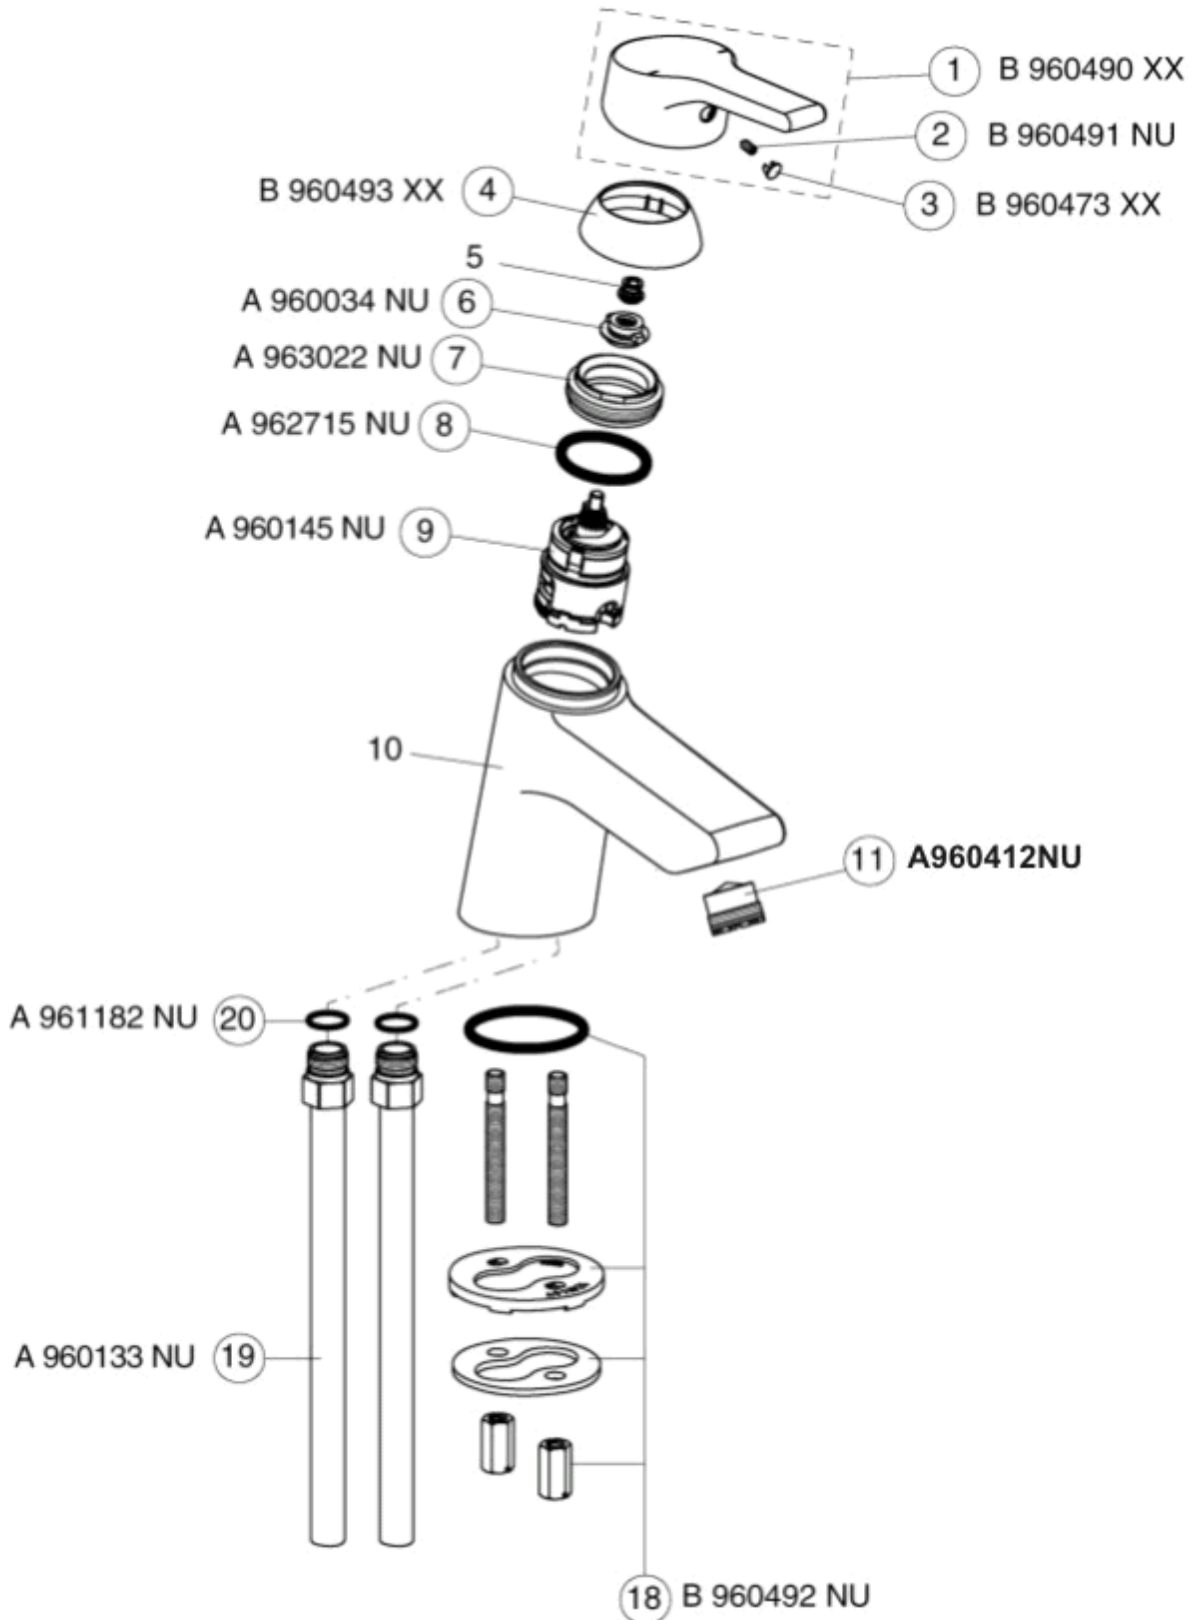

<p>

Ref.	Description	Part No.
1	Active lever set for Multiport I-S logo	B960490AA
2	Grub screw	B960491NU
3	Decorative cap chrome	B960473AA
4	Shroud	B960493AA
6	Drive insert	A960034NU
7	Cartridge retaining nut M43 X 1.5	A963022NU
8	O-ring 35 X 3	A962715NU
9	Cartridge MP40 High Flow with HW-stop	A960145NU
11	Flow straightener	A960412NU
18	Fixing set	B960492NU
19	Rigid inlet tubes 15mm od copper	A960133NU
20	O-ring	A961182NU
40	Showering station	S960164AA