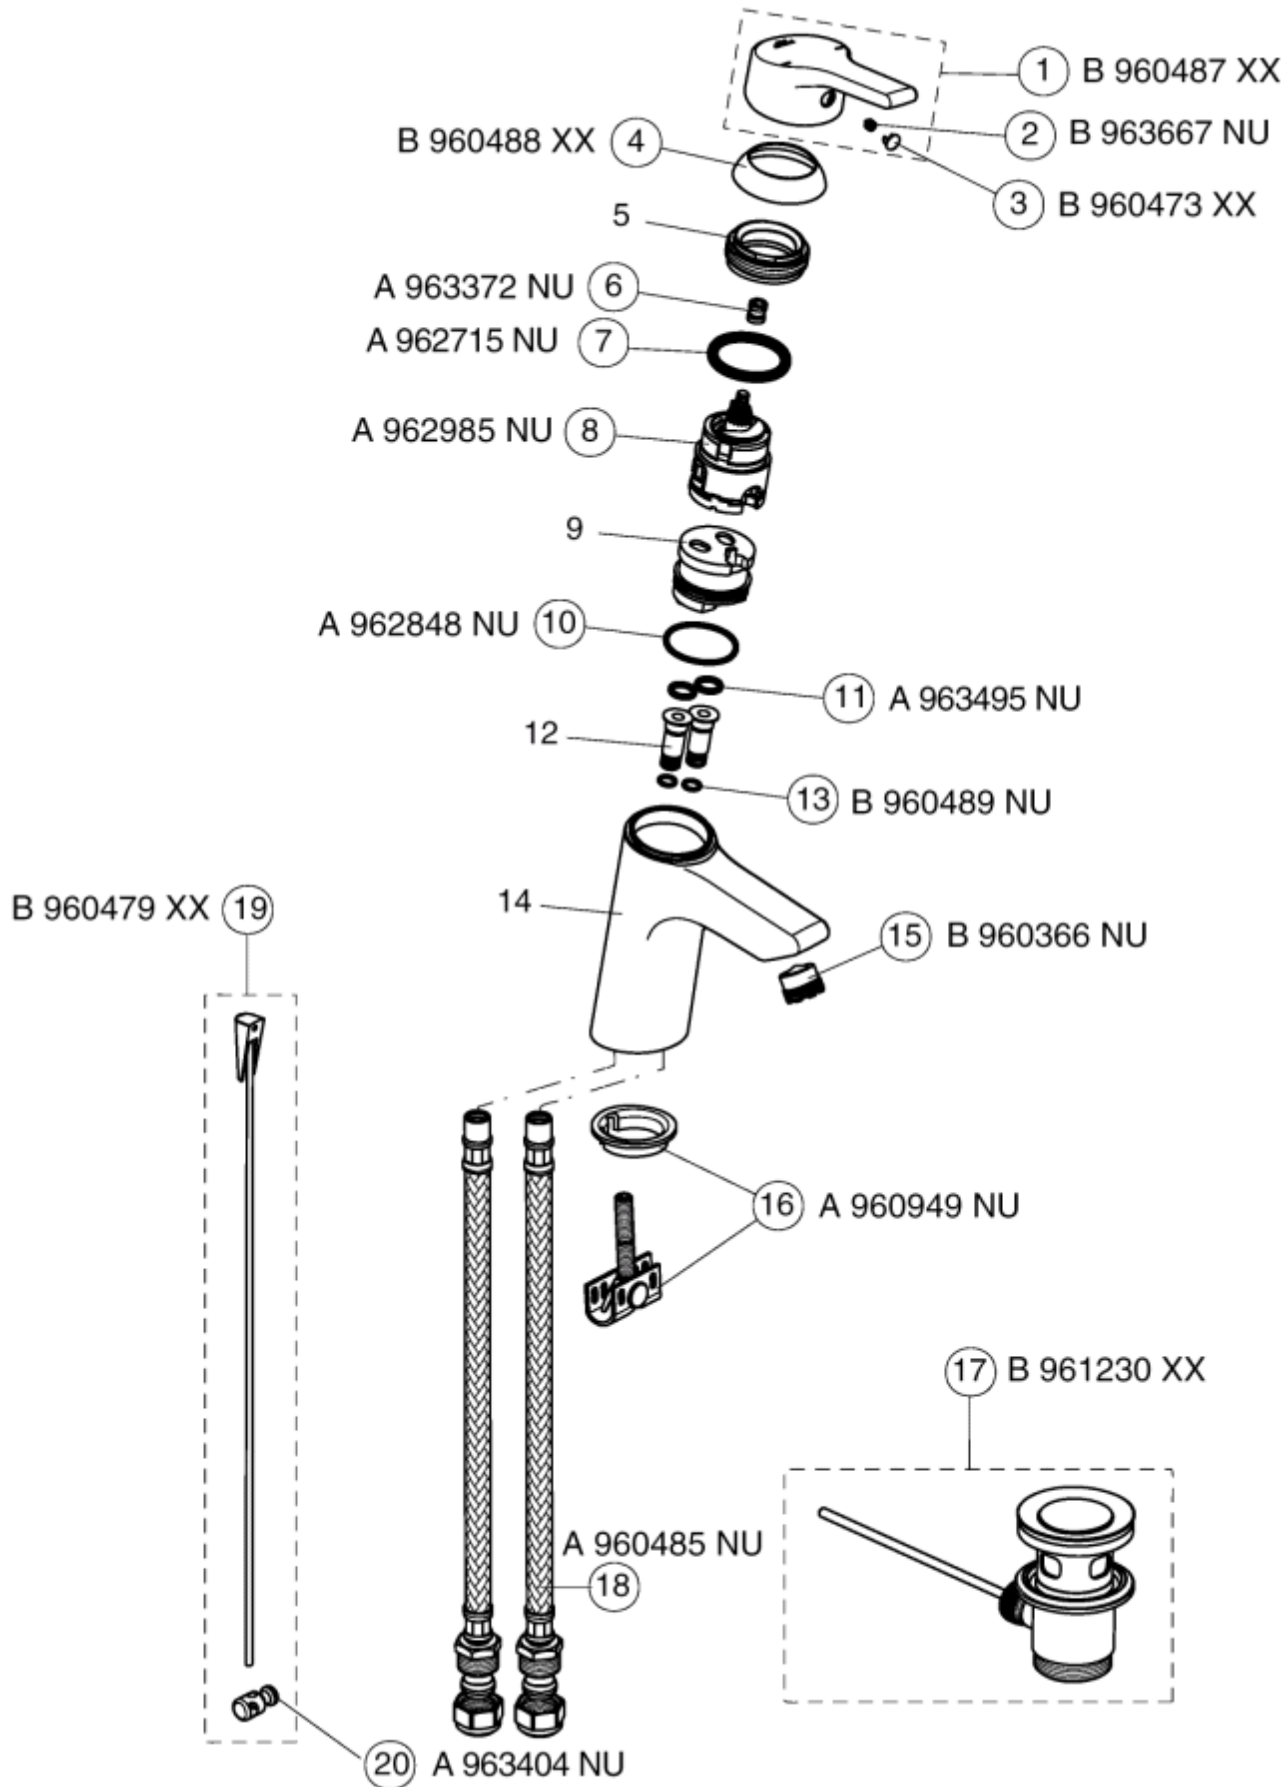

<p>

| Ref. | Description | Part No. |
|-------------|--------------------------------------|-----------------|
| 1 | Active lever set I-S logo chrome | B960487AA |
| 2 | Grub screw | B963667NU |
| 3 | Index button | B960473AA |
| 4 | Shroud | B960488AA |
| 6 | Drive insert | A963372NU |
| 7 | O-ring 35 x 3 | A962715NU |
| 8 | Cartridge Multiport | A962985NU |
| 10 | O-ring 34.65 X 1.78 | A962848NU |
| 11 | O-ring 10 x 2 | A963495NU |
| 13 | O-ring 7,00 X 1,50 | B960489NU |
| 15 | Aerator honeycomb hidden M21.5 x 1 | B960366NU |
| 17 | Pop-up waste chrome | A961230AA |
| 18 | Flexible inlet hose G1/2A-M10X1I-330 | A960485NU |
| 19 | Pop-up lift rod chrome | B960479AA |
| 20 | Pop-up rod shackle | A963404NU |