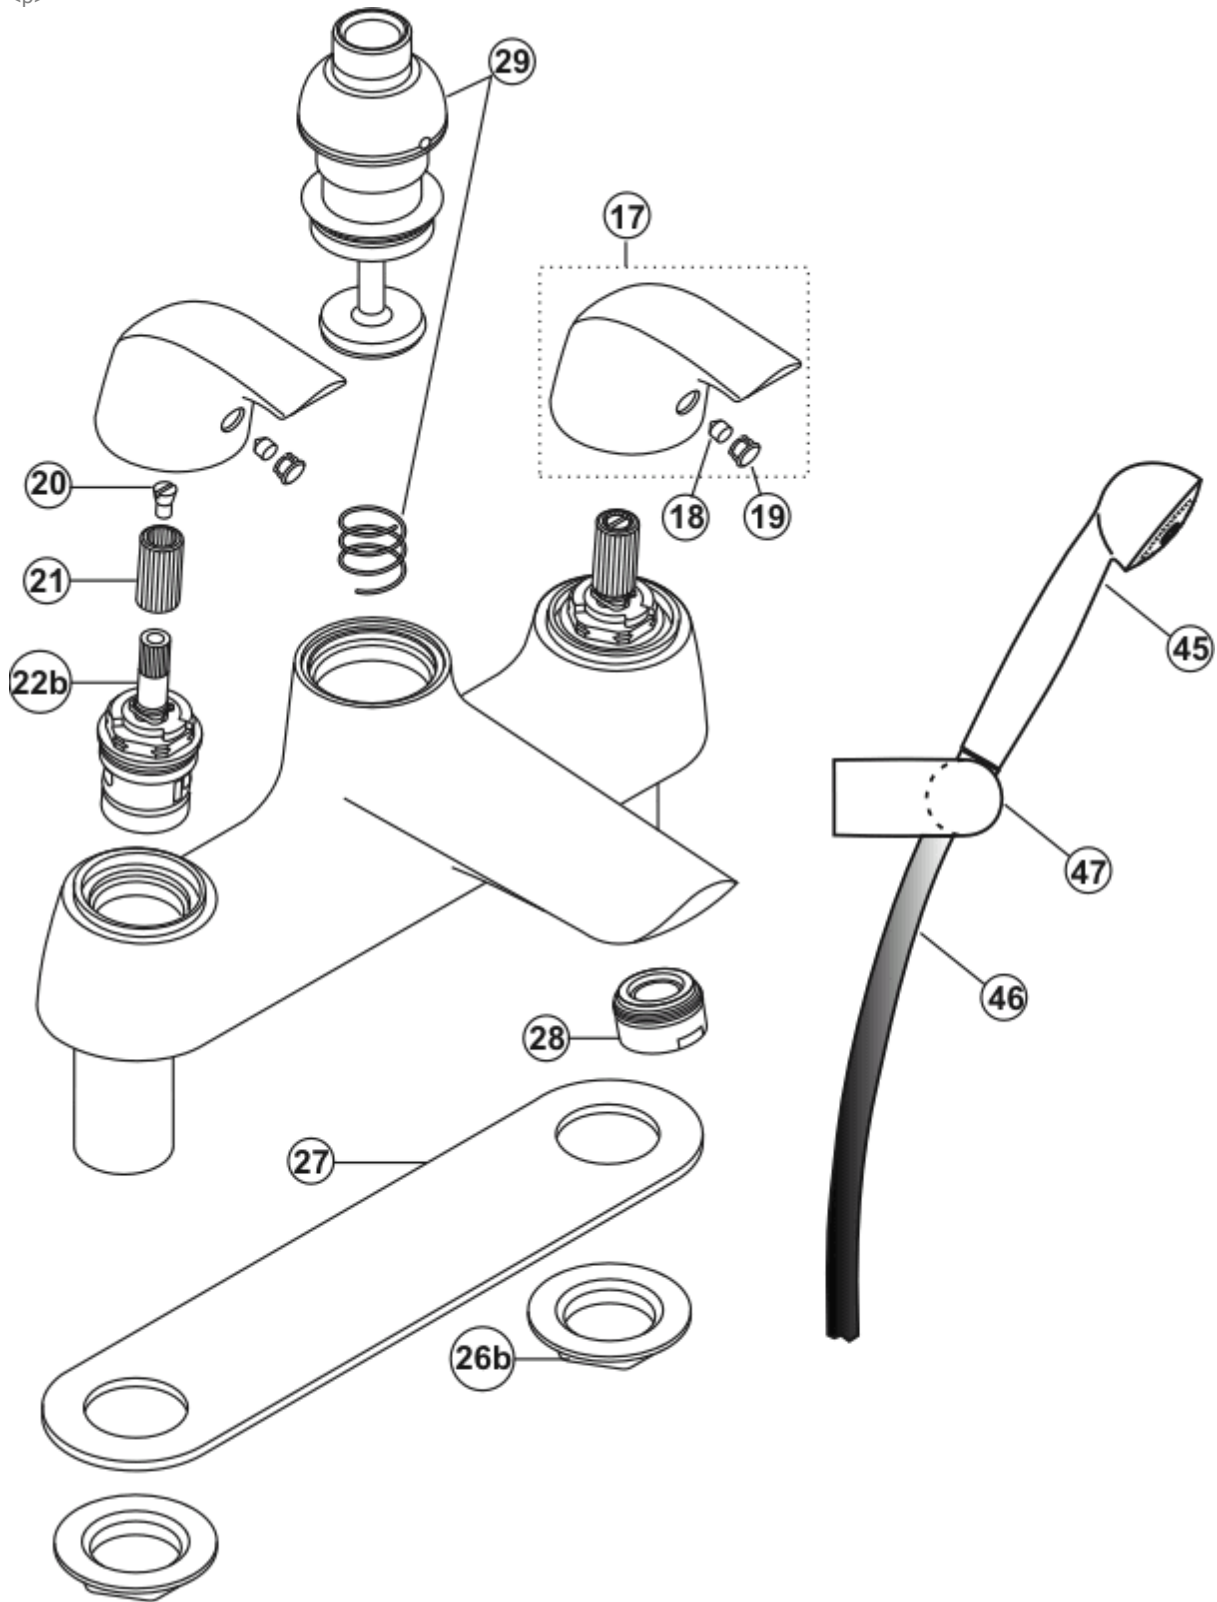

<p>

| <b>Ref.</b> | <b>Description</b>                         | <b>Part No.</b> |
|-------------|--------------------------------------------|-----------------|
| 17          | Quarter turn handle complete - pair        | B960515AA       |
| 18          | Grub screw                                 | B960272NU       |
| 19          | Index caps - pair                          | E907022NU       |
| 20          | Cone screw                                 | A91831914       |
| 21          | Splined drive insert - pair (Adapter)      | A963196NU       |
| 22b         | Quarter turn SE cartridge 3/4 *** PAIR *** | S960023NU       |
| 26b         | G3/4 Back nut                              | B960471NU       |
| 27          | Deck sealing gasket                        | E911706NU       |
| 28          | Flow straightener                          | A961625AA       |
| 29          | Diverter complete                          | B960522AA       |
| 29a         | Diverter spring                            | E915812NU       |
| 45          | Shower handspray                           | B950791AA11     |
| 46          | Flexible shower hose                       | E4745AA         |
| 47          | Showering station                          | S960164AA       |

**NB -- colour/finish options**

Chrome = AA

---