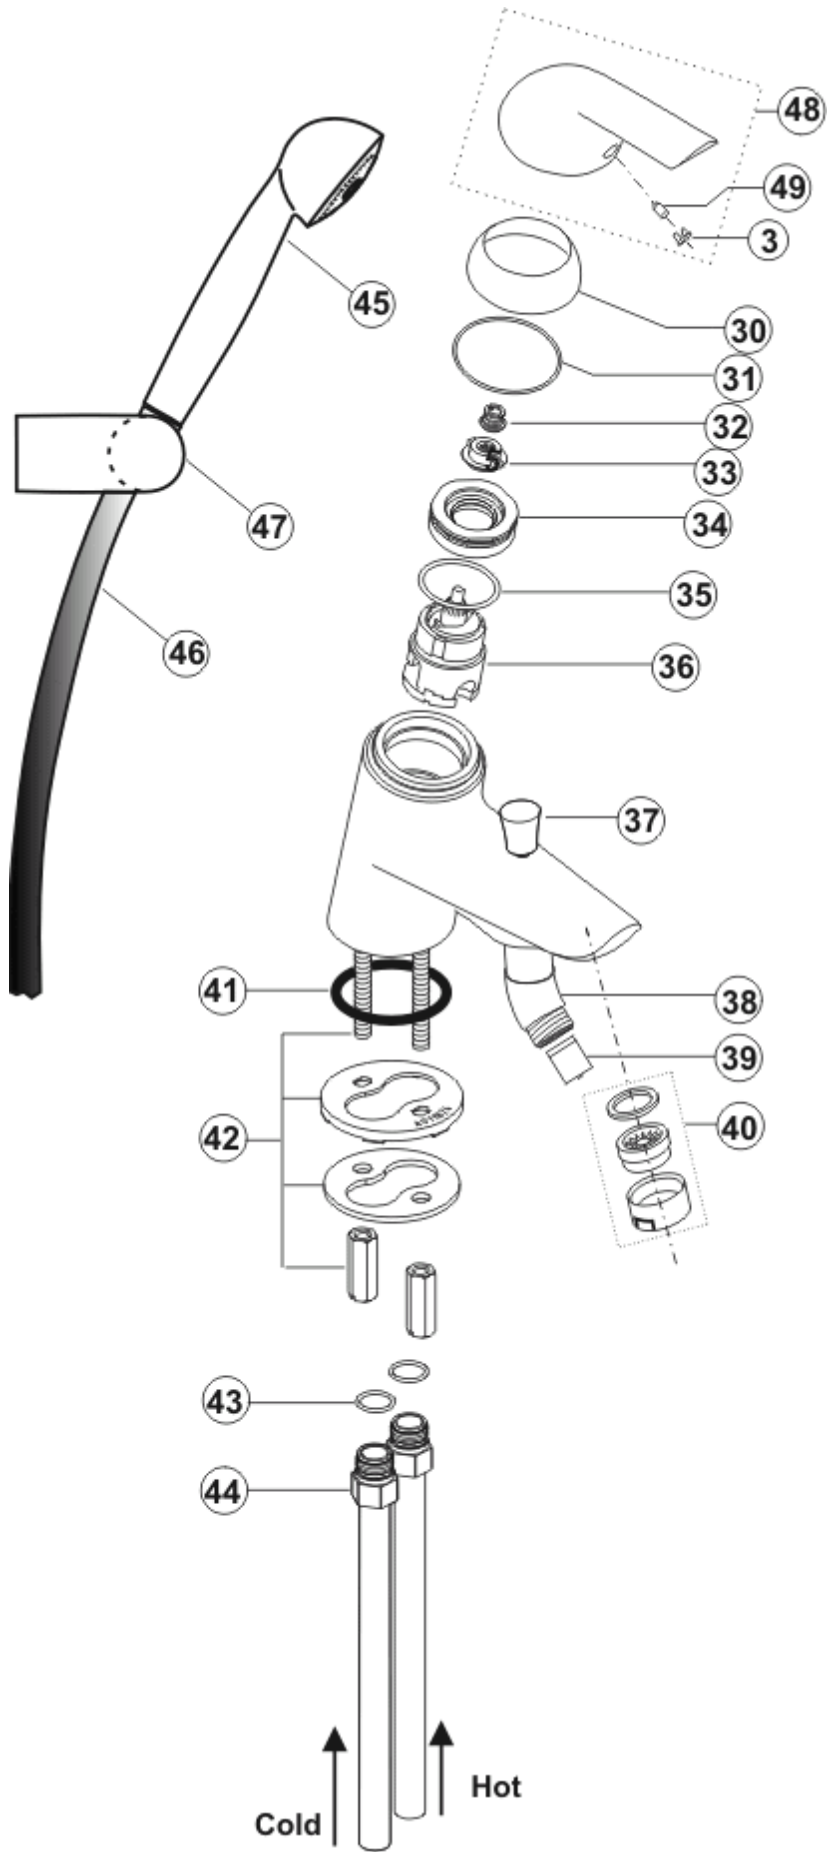

<p>

Ref.	Description	Part No.
3	Index cover cap	A963054NU
30	Shroud	B960504AA
31	O-Ring (shroud retaining)	B960505NU
32	Nut for drive insert	E906002NU
33	Drive insert for M/P	E960008NU
34	M/P cartridge retaining nut	A963022NU
35	M/P cartridge seal o-ring	A962715NU
36	M/P cartridge	A960145NU
37	Diverter Knob	B960514AA
38	Diverter assembly with elbow	B960495AA
39	Check Valve	A962594NU
40	Flow straightener	A960460AA
41	Deck seal (send 42)	A960542NU
42	Fixing kit for S/L bath fittings	A960542NU
43	Inlet tail seal - single	A963916NU
44	Inlet tail - 15mm copper - single	A960133NU
45	Shower handspray	B950791AA11
46	Flexible shower hose	E4745AA
47	Showering station	S960164AA
48	S/L Bath handle complete	B960513AA
49	Grub screw	B918325

NB -- colour/finish options

Chrome = AA
