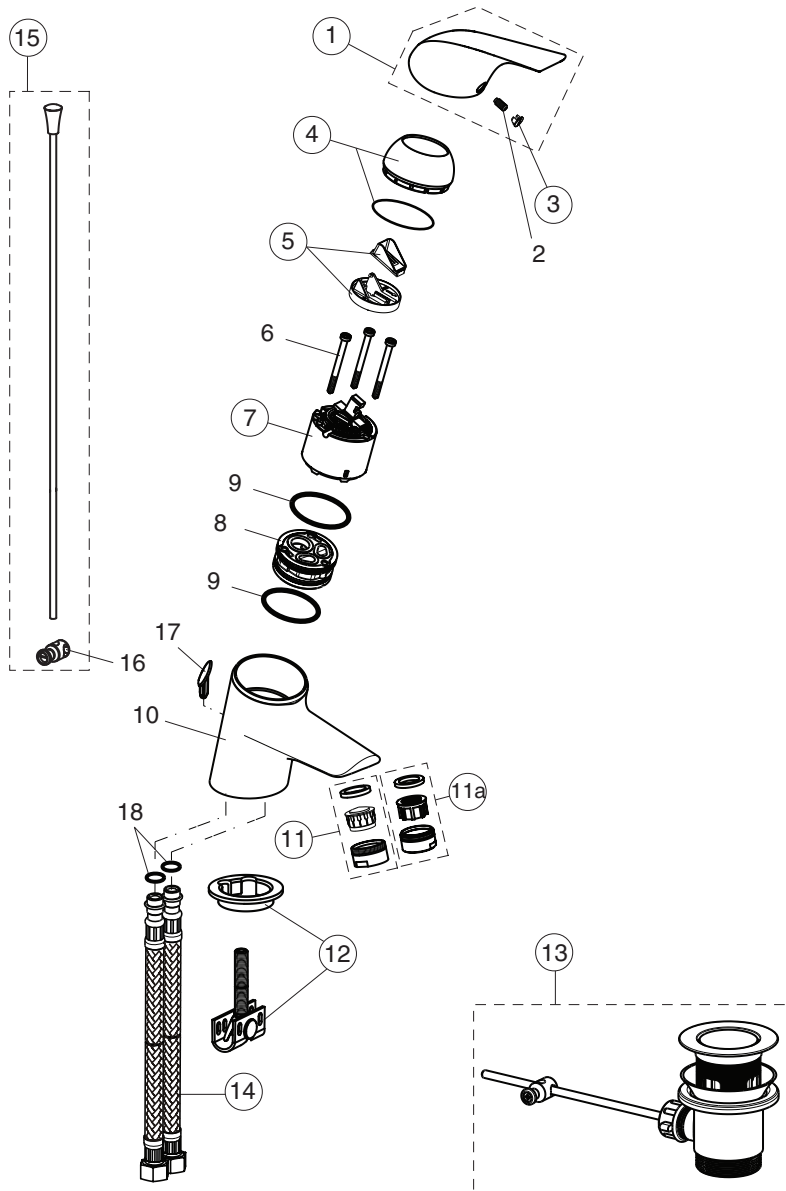

CERAPLAN NEW (B7886AA;B7887AA)

Pos.	Signify	Spare parts-Nr.	Quantity	Pos.	Signify	Spare parts-Nr.	Quantity
1	Lever,w/logo ISI-compl.	B960704AA	1 Pcs.	12	Acad 1H bas/bid	B960186NU	1 Pcs.
2	Screw M5x10		1 Pcs.	13	fix kit parts	B960853AA	1 Pcs.
3	Cap(Blue/Red)	A963054NU	1 Pcs.	14	Pop-up ass.	B960756NU	1 Pcs.
4	Rosette-compl.	B960276AA	1 Pcs.	15	Flex hose G1/2-D10.5		
5	Volume stop	A860700NU	1 Pcs.	16	L400mm		
6	Screw M4x62		3 Pcs.	17	Pull-up rod-compl.	B964883AA	1 Set
7	Cartridge Ø47mm	A960500NU	1 Pcs.	18	Pop up waste shackle		1 Pcs.
8	Manifold		1 Pcs.	17	End cap		1 Pcs.
9	O-RingØ44x2		2 Pcs.		(for article B7887AA)		
10	Body basin- top fix,half empty		1 Pcs.	18	O-RingØ10x2.5		2 Pcs.
11	Aerator M24x1-set	B960754AA	1 Pcs.				
11a	Flow straightener M22/M24	A962713NU	1 Pcs.				