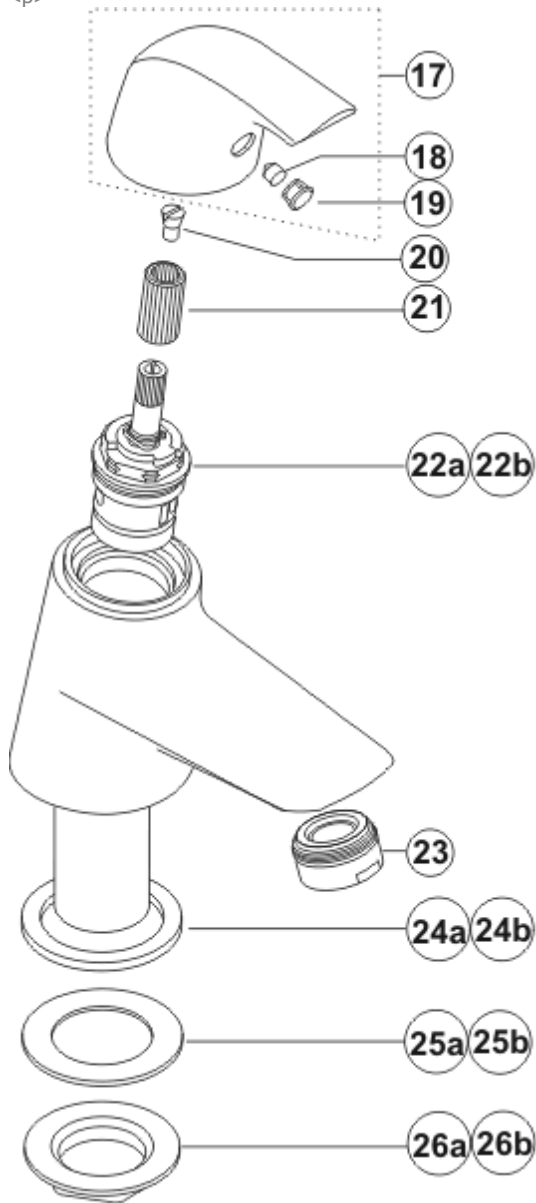

<p>

Ref.	Description
17	Quarter turn handle complete - pair
18	Grub screw
19	Index caps - pair
20	Cone screw
21	Splined drive insert - pair (Adapter)
22a	Quarter turn SE cartridge 1/2 *** PAIR ***
22b	Quarter turn SE cartridge 3/4 *** PAIR ***
23	Flow straightener
24a	Deck sealing ring (basin)
24b	Deck sealing ring (bath)
25a	Slip washer (basin)
25b	Slip washer (bath)
26a	G1/2 Back nut
26b	G3/4 Back nut

Part No.
B960515AA
B960272NU
E907022NU
A91831914
A963196NU
S960025NU
S960023NU
A961625AA
B960480NU
B960471NU
B960480NU
B960471NU
B960480NU
B960471NU

**NB -- colour/finish options**

Chrome = AA