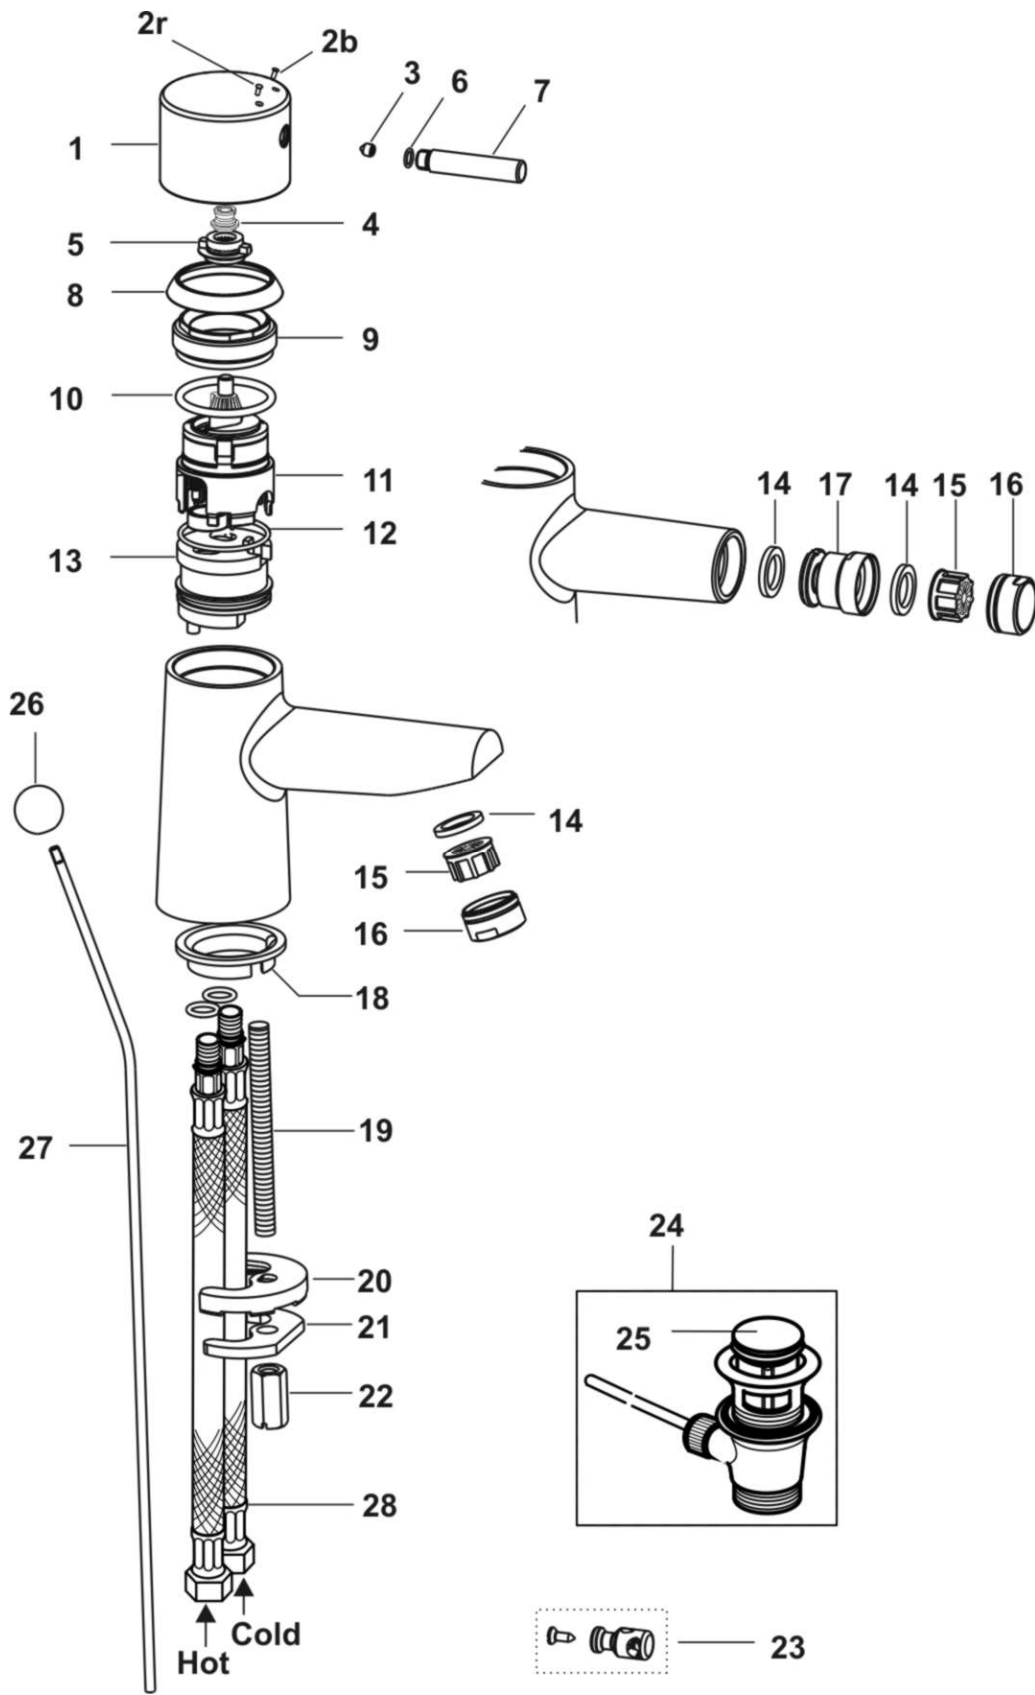

**IDEAL-STANDARD BRASSWARE**

**CONE**

**B5107/8 Single Lever Basin & Bidet mixer**

Ref.	Description	D Part No.	Old Part No.
1	Cone Basin SL Handle Body	B960304AA	
2	INDICATOR PIN PACK	S960059NU	
3	Grub screw	A963667NU	
4	Retaining nut	E906002NU	
5	Drive insert	E91810420	
6	Friction washer	B960303NU	
7	Handle pin	B960301AA	
8	Shroud	B960298AA	
9	Cartridge retaining nut	A961625AA	
10	Cartridge sealing o-ring	A962715NU	
11	Multiport cartridge Small	A951970NU11	
11a	Crescent shaped temperature limit stop	A962984NU	
12	O-ring	B912142	
13	Flow adapter	A904629	
14	Gasket	-	
15	Flow straightener complete	A961625AA	
15a	Aerater	A960321AA	
16	Flow straightener bezel	-	
17	Bidet swivel	A960063AA	
18	Deck sealing gasket	A960123NU	
19	Fixing stud	B917018NU	
20	Friction washer	A911942	
21	Clamping plate	A923271	
22	Sleeve nut	A90609014	
23	Pop-up rod clamp	A963404NU	
24	Pop-up waste complete	E950612AA	
25	Pop-up plug & o-ring	A961226AA	
26	Pop-up knob	E908771AA	
27	Pop-up rod	B960306AA	
28	Flexible inlet tails	S960172NU	
28a	ADAPTOR FOR FLEX.HOSE M10X1	A91811614	

NB -- colour/finish options: **Chrome = AA**