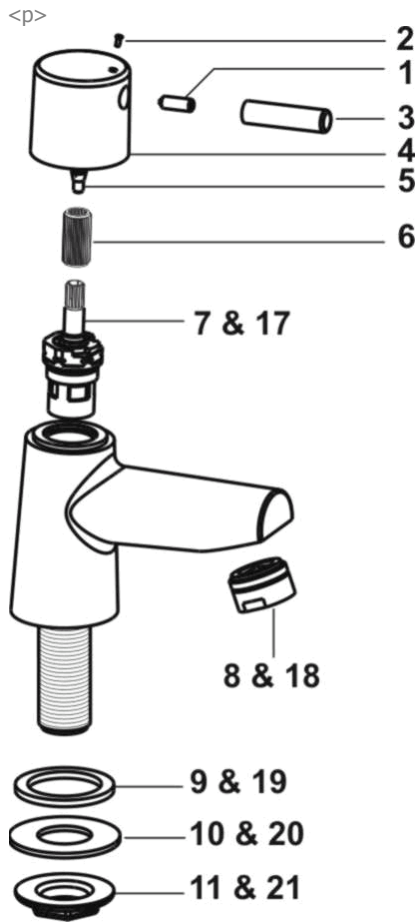

IDEAL-STANDARD BRASSWARE CONE B5105/6 Pillar Taps Basin & Bath

Ref.	Description	Part No.
1	Grub screw	S960184NU
2	INDICATOR PIN PACK	S960059NU
3	Handle pin	B960300AA
4	Handle body	B960299AA
5	Screw	A91831914
6	Drive insert (Adapter)	N042677NU
7	1/2 SE CERAMIC DISC CARTRIDGES - PAIR ** SPARES **	S960025NU
7a	SE 1/2 cartridge Basin	E960583NU
8	Flow straightener Basin & Bath	A961625AA
9	Sealing washer Basin	E911735NU
10	CONE CONNECTING GROUP 1/2 (9, 10 & 11)	B960480NU
11	REPLACEMENT 1/2" BRASS BACKNUT	E960112NU
17a	SE 3/4 cartridge Bath	A954352NU11
17	SE 3/4 CERAMIC DISC CARTRIDGES L/FR PAIR ** Spares **	S960023NU
18	Aerater Basin & Bath (alailable as an optional extra)	A960321AA
19	Sealing washer Bath	B960302NU
20	CONE CONNECTING GROUP 3/4 (19, 20 & 21)	B960471NU
21	REPLACEMENT 3/4" BRASS BACKNUT	E960111NU