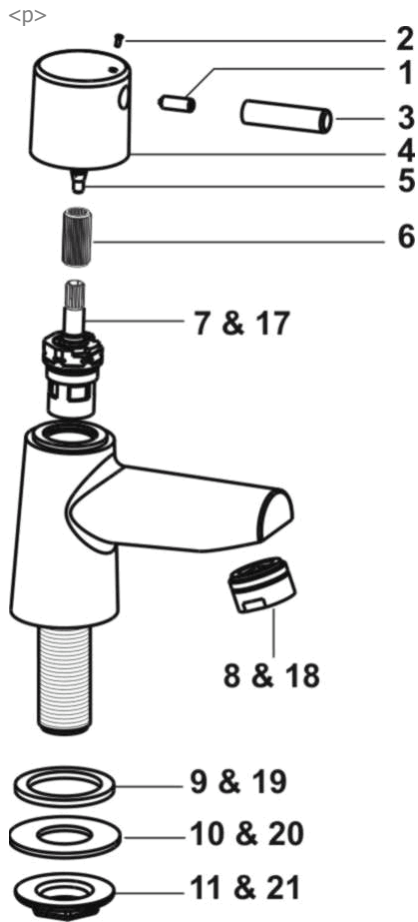

IDEAL-STANDARD BRASSWARE CONE B5105/6 Pillar Taps Basin & Bath

Ref.	Description	Part No.
1	Grub screw	S960184NU
2	INDICATOR PIN PACK	S960059NU
3	Handle pin	B960300AA
4	Handle body	B960299AA
5	Screw	A91831914
6	Drive insert - pair (Adapter)	A963196NU
7	1/2 SE CERAMIC DISC CARTRIDGES - PAIR ** SPARES **	S960025NU
7a	SE 1/2 cartridge Basin	E960583NU
8	Flow straightener Basin & Bath	A961625AA
9	Sealing washer Basin	E911735NU
10	CONE CONNECTING GROUP 1/2 (9, 10 & 11)	B960480NU
11	REPLACEMENT 1/2" BRASS BACKNUT	E960112NU
17a	SE 3/4 cartridge Bath	A954352NU11
17	SE 3/4 CERAMIC DISC CARTRIDGES L/FR PAIR ** Spares **	S960023NU
18	Aerater Basin & Bath (available as an optional extra)	A960321AA
19	Sealing washer Bath	B960302NU
20	CONE CONNECTING GROUP 3/4 (19, 20 & 21)	B960471NU
21	REPLACEMENT 3/4" BRASS BACKNUT	E960111NU