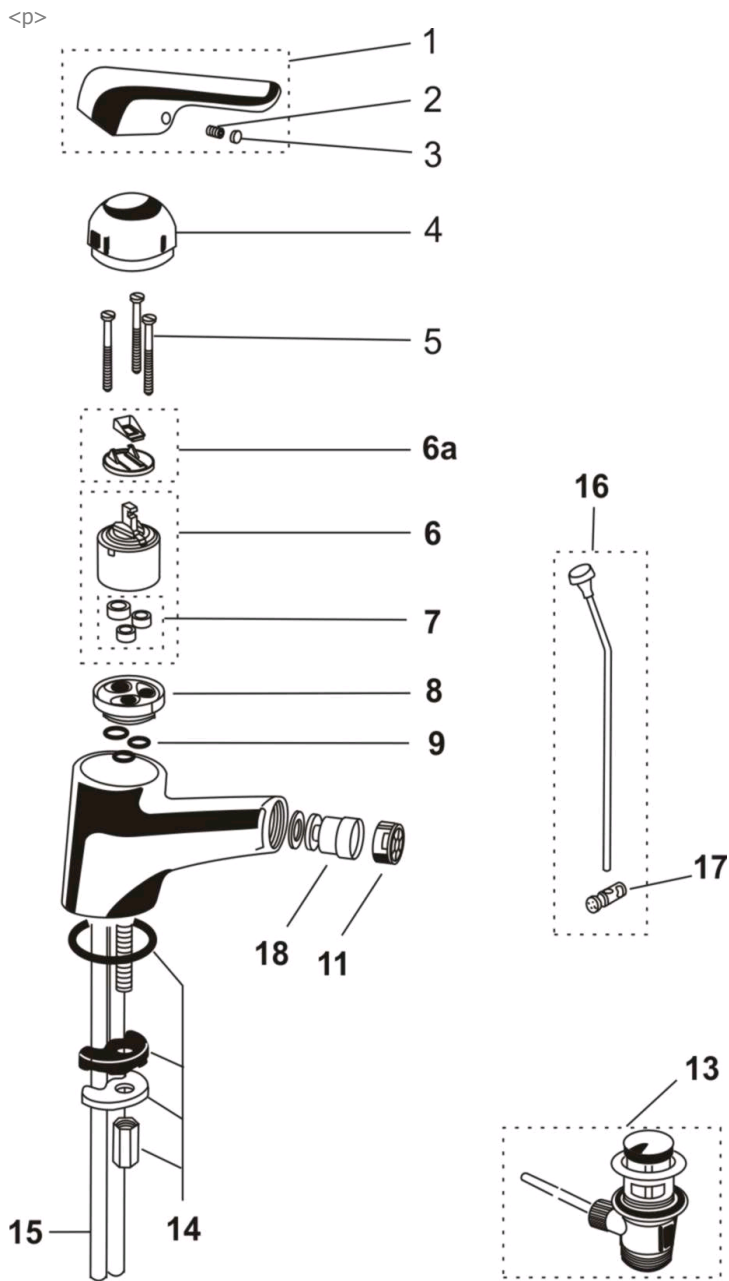

ARMITAGE SHANKS SANDRINGHAM SL B4448 Bidet Mixer

Ref.	Description
1	Handle
2	Grub Screw
3	Index Button
4	Shroud
5	Cartridge Screws M4 x 45.5
6	47mm CX single lever cartridge complete
6a	CLICK mechanism
7	Cartridge Seals
8	Cartridge adapter plastic (Einsatzstück)
9	O Ring 28 x 2
11	Flow Straightener
12	Rubber Washer for Flow Straightener
13	Pop-up waste
13a	Pop-up plug
14	Fixing Kit
15	Copper inlet tails M12 x 10mm OD - pair
16	Pop Up Rod with Knob and Clamp
17	Clamp for Pop Up Rod
18	Bidet swivel

Part No.
A964524AA
A963309NU
A963054NU
A964525AA
A963927NU
E960679NU
A860700NU
A961155NU
???
A963299NU
E950655AA
???
E950612AA
A961226AA
A964526NU
E960517NU
A964527AA
A963404NU
S960138NU

NB -- colour/finish options