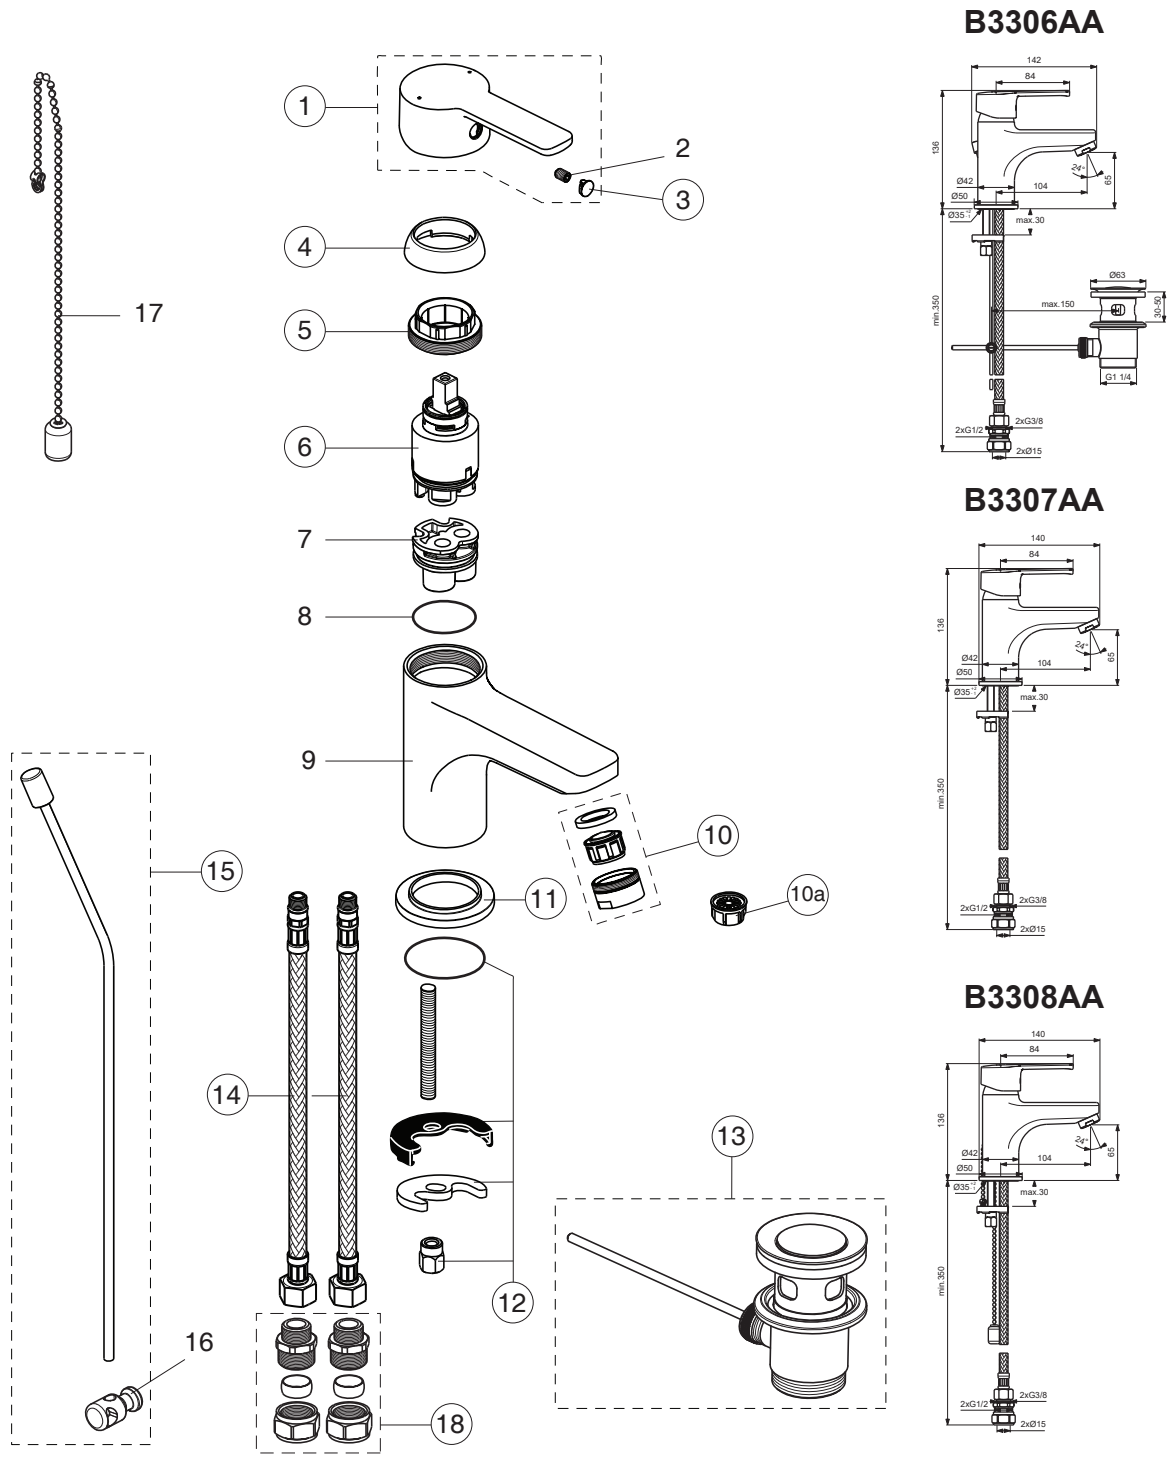

# SANDRINGHAM 21

*Armitage  
Shanks*

Pos.	Signify	Spare parts-Nr.	Quantity	Pos.	Signify	Spare parts-Nr.	Quantity
1	Lever, w/logo-compl.	B961413AA	1 Pcs.	14	Flex pexhose G3/8	B960474NU	1 Pcs.
2	Screw M5x8		1 Pcs.	15	M10x1/L400mm		
3	Cap decorative	B960473AA	1 Pcs.	16	Pop up waste-compl.	B960915AA	1 Pcs.
4	Cap	B964697AA	1 Pcs.	17	Pop up waste shackle		1 Pcs.
5	Screw M38x1.5	B961474NU	1 Pcs.	18	Beaded chain L460mm		1 Pcs.
6	Cartridge Ø35mm	B961479NU	1 Pcs.		Connector G3/8, Ø15-set	B960845NU	1 Set
7	Manifold		1 Pcs.				
8	O-Ring Ø27.6x2.4		1 Pcs.				
9	Body basin		1 Pcs.				
10	Aerator M24x1	B960754AA	1 Pcs.				
10a	Flow straightener M22/M24	A962713NU	1 Pcs.				
11	Rosette decorative	B960712AA	1 Pcs.				
12	Connecting set	B964702NU	1 Pcs.				
13	Pop-up drain ass.	A962991AA	1 Pcs.				