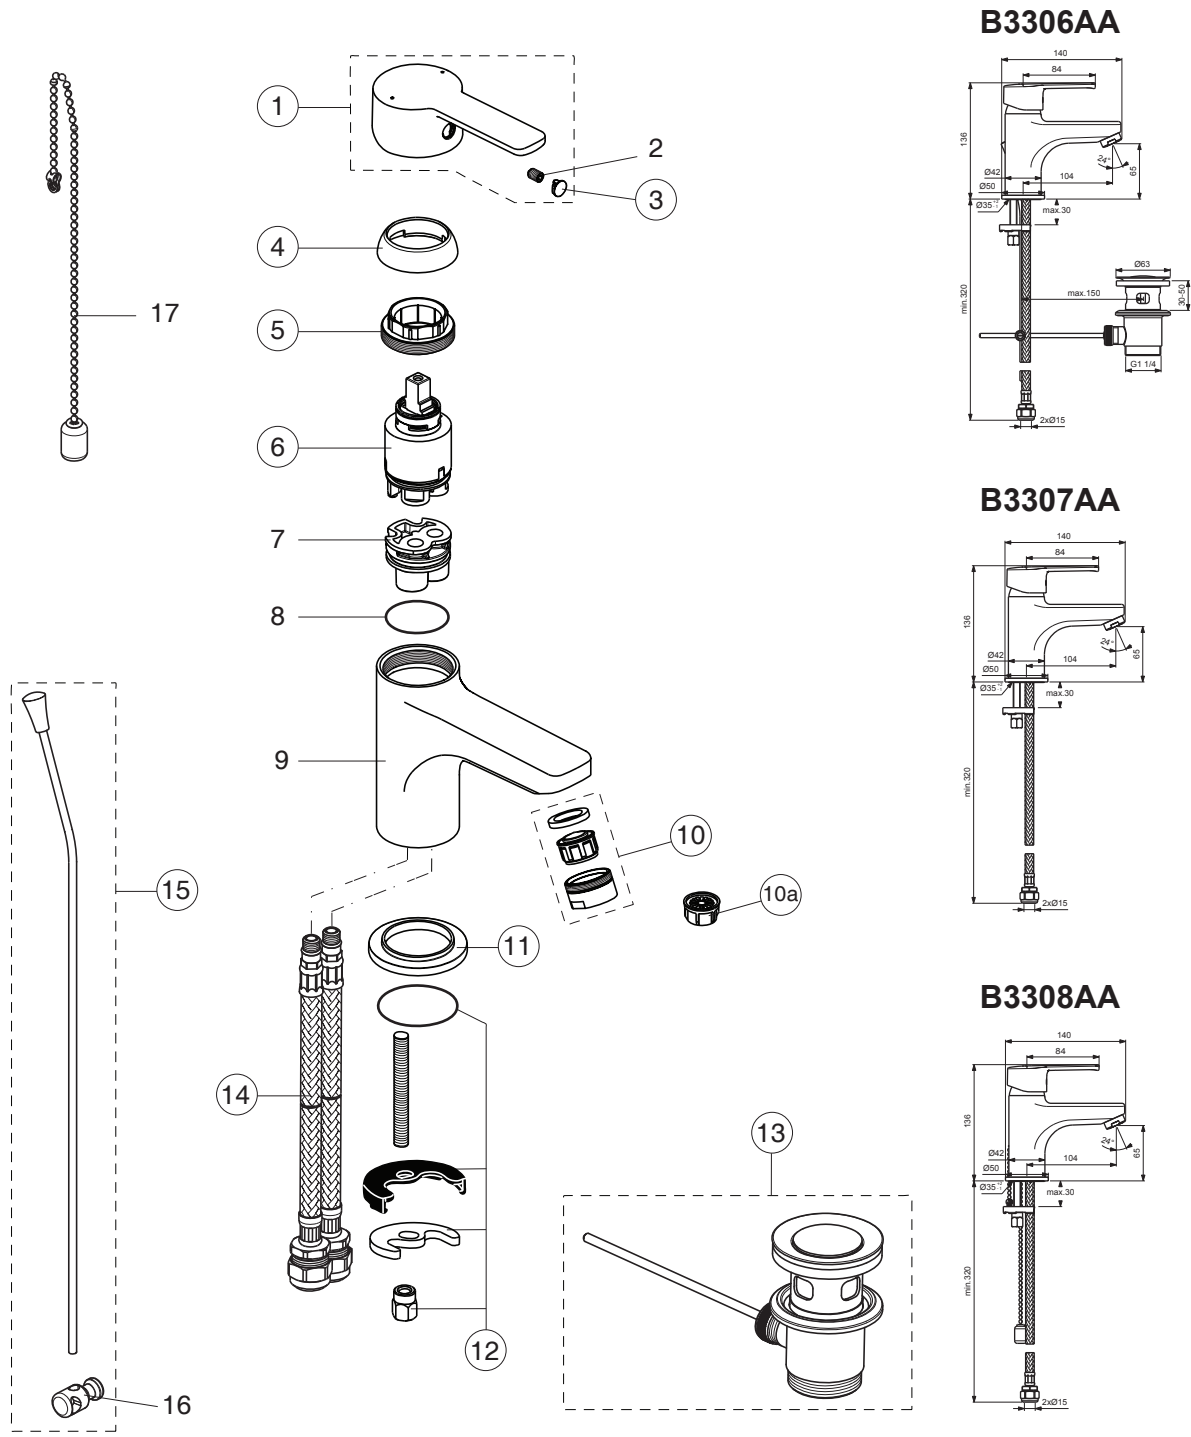

SANDRINGHAM 21

*Armitage
Shanks*

Pos.	Signify	Spare parts-Nr.	Quantity	Pos.	Signify	Spare parts-Nr.	Quantity
1	Lever, w/logo-compl.	B961413AA	1 Pcs.	13	Pop-up drain ass.	A962991AA	1 Pcs.
2	Screw M5x8		1 Pcs.	14	Flex pexhose G1/2	B960511NU	1 Pcs.
3	Cap decorative	B960473AA	1 Pcs.		M10x1/Ø15/L380mm		
4	Cap	B964697AA	1 Pcs.	15	Pop up waste-compl.	B960691AA	1 Pcs.
5	Screw M37x1.5	B964698NU	1 Pcs.	16	Pop up waste shackle		1 Pcs.
6	Cartridge Ø35mm, w/hot limit stop	A960569NU	1 Pcs.	17	Beaded chain L460mm		1 Pcs.
7	Manifold		1 Pcs.				
8	O-Ring Ø27.6x2.4		1 Pcs.				
9	Body basin		1 Pcs.				
10	Aerator M24x1	B960754AA	1 Pcs.				
10a	Flow straightener M22/M24	A962713NU	1 Pcs.				
11	Rosette decorative	B960712AA	1 Pcs.				
12	Connecting set	B964702NU	1 Pcs.				