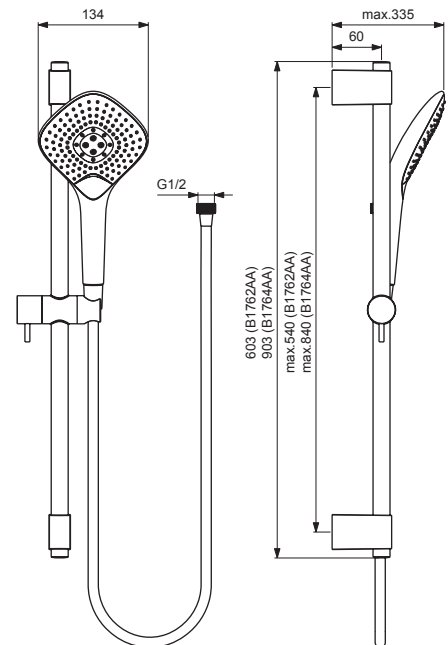

IDEALRAIN EVO JET

**B1761AA
B1763AA**

**B1762AA
B1764AA**

Pos.	Signify	Spare parts-Nr	Quantity
1	Handspray 3F,125mm	B1759AA	1 Pcs.(B1761AA;B1763AA)
1a	Handspray 3F,135mm	B1760AA	1 Pcs.(B1762AA;B1764AA)
2	Consoles set IDEALRAIN 120/140	B960974AA	1 Pcs.
3	Slider set IDEALRAIN PRO	B961024AA	1 Pcs.
4	Cap tube Ø20.6x0.5	B961094AA	1 Pcs.
5	Sh.hose 1750mm IDEALFLEX	A4109AA	1 Pcs.
6	Sliding bar 60cm IDEALRAIN PRO	B9848AA	1 Pcs.(B1761AA;B1762AA)
	Sliding bar 90cm IDEALRAIN PRO	B9849AA	1 Pcs.(B1763AA;B1764AA)