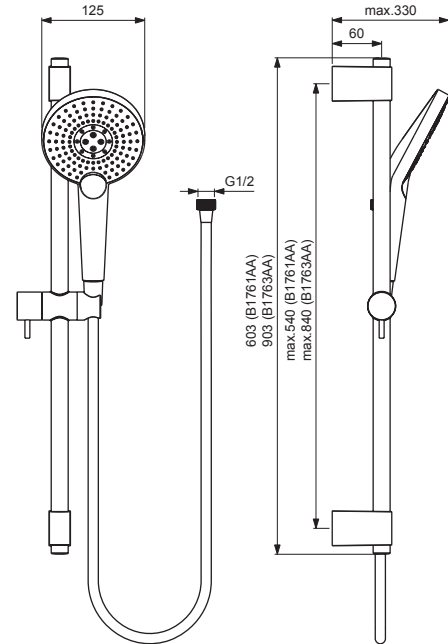

IDEALRAIN EVO JET

**B1761AA
B1763AA**

**B1762AA
B1764AA**

Pos.	Signify	Spare parts-Nr	Quantity
1	Handspray 3F,125mm	B1759AA	1 Pcs.(B1761AA;B1763AA)
1a	Handspray 3F,135mm	B1760AA	1 Pcs.(B1762AA;B1764AA)
2	Consoles set IDEALRAIN 120/140	B960974AA	1 Pcs.
3	Slider set IDEALRAIN PRO	B961024AA	1 Pcs.
4	Cap tube Ø20.6x0.5	B961094AA	1 Pcs.
5	Sh.hose 1750mm IDEALFLEX	A4109AA	1 Pcs.
6	Sliding bar 60cm IDEALRAIN PRO	B9848AA	1 Pcs.(B1761AA;B1762AA)
	Sliding bar 90cm IDEALRAIN PRO	B9849AA	1 Pcs.(B1763AA;B1764AA)