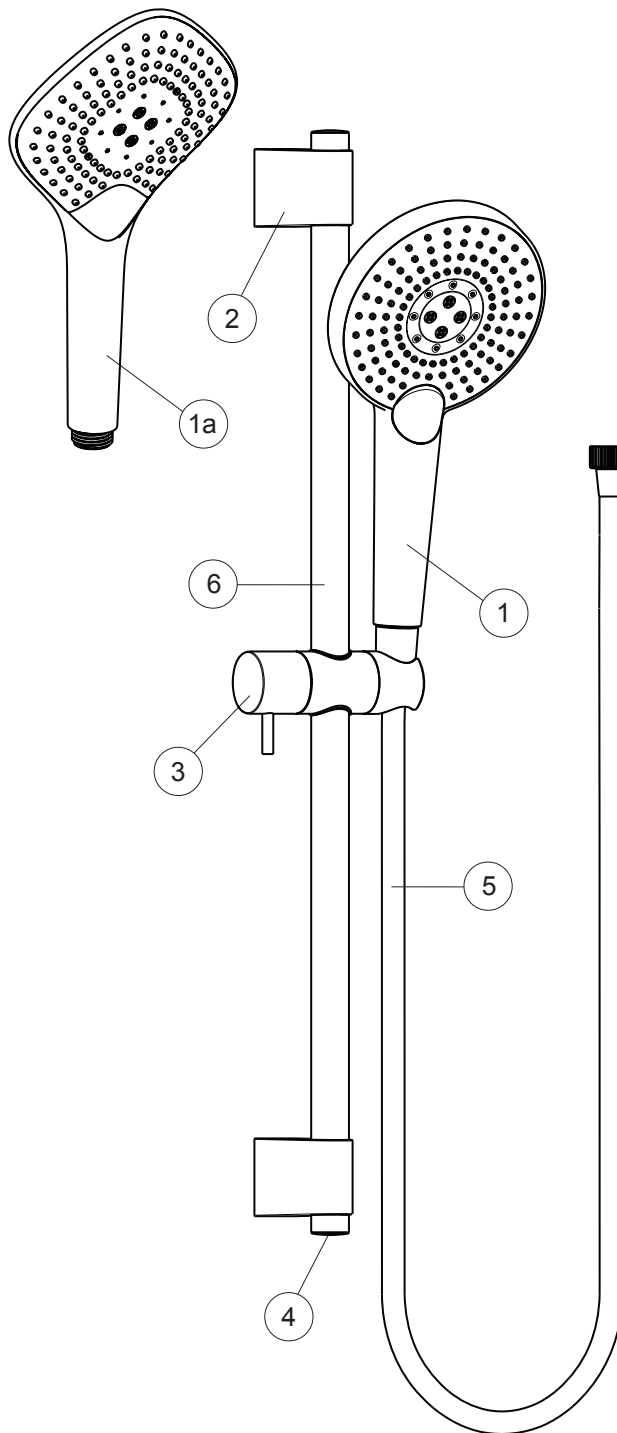

IDEALRAIN EVO JET

**B1761AA
B1763AA**

**B1762AA
B1764AA**

Pos.	Signify	Spare parts-Nr	Quantity
1	Handspray 3F,125mm	B1759AA	1 Pcs.(B1761AA;B1763AA)
1a	Handspray 3F,135mm	B1760AA	1 Pcs.(B1762AA;B1764AA)
2	Consoles set IDEALRAIN 120/140	B960974AA	1 Pcs.
3	Slider set IDEALRAIN PRO	B961024AA	1 Pcs.
4	Cap tube Ø20.6x0.5	B961094AA	1 Pcs.
5	Sh.hose 1750mm IDEALFLEX	A4109AA	1 Pcs.
6	Sliding bar 60cm IDEALRAIN PRO	B9848AA	1 Pcs.(B1761AA;B1762AA)
	Sliding bar 90cm IDEALRAIN PRO	B9849AA	1 Pcs.(B1763AA;B1764AA)