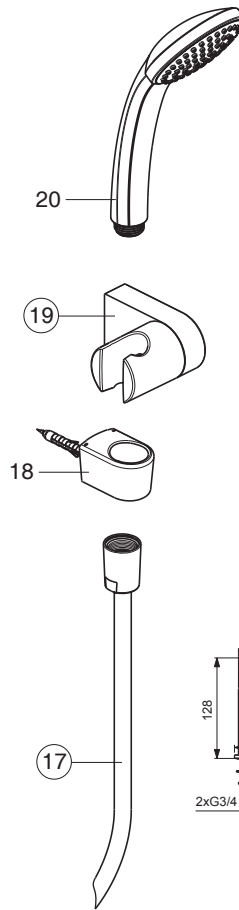

B1053AA

B1054AA

Pos.	Signify	Spare parts-Nr.	Quantity	Pos.	Signify	Spare parts-Nr.	Quantity
1	Handle(Blue)-set	B961168AA	1 Pcs.	12	Connector G3/4		2 Pcs.
1a	Handle(Red)-set	B961169AA	1 Pcs.	13	Connecting set	B960471NU	1 Set
2	Screw M5x6		2 Pcs.	14	Nipple M34x1.5		1 Pcs.
3	Rubber cap Ø8.1x3	B960583NU	1 Pcs.	15	Screw M5x5.5	A960058NU	1 Pcs.
4	Screw M4	A961337NU	1 Pcs.	16	Elbow for diverter	B961173AA	1 Pcs.
5	Griff-insert	A963196NU	2 Pcs.	17	Shower hose L1800mm	A963173NU	1 Pcs.
6	Cartridge G3/4, a-c/w open	A960462NU	1 Pcs.	18	Shower hose bracket		1 Pcs.
6a	Cartridge G3/4, c/w open	A961010NU	1 Pcs.	19	Wall bracket	B960925AA	1 Pcs.
7	Body bath/shower		1 Pcs.	20	Handspray		1 Pcs.
7a	Body bath/shower, w/diverter		1 Pcs.				
8	Nozzle	A961625AA	1 Pcs.				
9	Diverter	B961172AA	1 Pcs.				
10	Rosette decorative	B961171AA	1 Pcs.				
11	O-Ring Ø18.2x1.7		2 Pcs.				