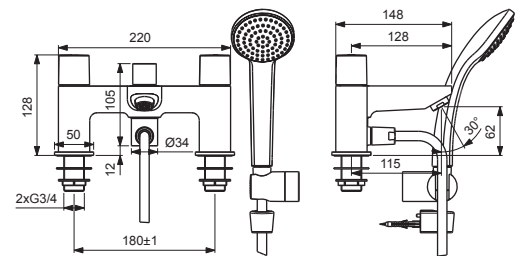

B1053AA

B1054AA

Pos.	Signify	Spare parts-Nr.	Quantity	Pos.	Signify	Spare parts-Nr.	Quantity
1	Handle(Blue)-set	B961168AA	1 Pcs.	12	Connector G3/4		2 Pcs.
1a	Handle(Red)-set	B961169AA	1 Pcs.	13	Connecting set	B960471NU	1 Set
2	Screw M5x6		2 Pcs.	14	Nipple M34x1.5		1 Pcs.
3	Rubber cap Ø8.1x3	B960583NU	1 Pcs.	15	Screw M5x5.5	A960058NU	1 Pcs.
4	Screw M4	A961337NU	1 Pcs.	16	Elbow for diverter	B961173AA	1 Pcs.
5	Griff-insert	A963196NU	2 Pcs.	17	Shower hose L1800mm	A963173NU	1 Pcs.
6	Cartridge G3/4, a-c/w open	A960462NU	1 Pcs.	18	Shower hose bracket		1 Pcs.
6a	Cartridge G3/4, c/w open	A961010NU	1 Pcs.	19	Wall bracket	B960925AA	1 Pcs.
7	Body bath/shower		1 Pcs.	20	Handspray		1 Pcs.
7a	Body bath/shower, w/diverter		1 Pcs.				
8	Nozzle	A961625AA	1 Pcs.				
9	Diverter	B961172AA	1 Pcs.				
10	Rosette decorative	B961171AA	1 Pcs.				
11	O-Ring Ø18.2x1.7		2 Pcs.				