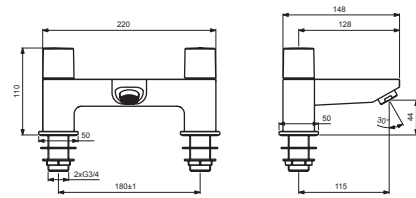

B1053AA

B1054AA

Pos.	Signify	Spare parts-Nr.	Quantity	Pos.	Signify	Spare parts-Nr.	Quantity
1	Handle(Blue)-set	B961168AA	1 Pcs.	12	Connector G3/4		2 Pcs.
1a	Handle(Red)-set	B961169AA	1 Pcs.	13	Connecting set	B960471NU	1 Set
2	Screw M5x6		2 Pcs.	14	Nipple M34x1.5		1 Pcs.
3	Rubber cap Ø8.1x3	B960583NU	1 Pcs.	15	Screw M5x5.5	A960058NU	1 Pcs.
4	Screw M4	A961337NU	1 Pcs.	16	Elbow for diverter	B961173AA	1 Pcs.
5	Griff-insert	A963196NU	2 Pcs.	17	Shower hose L1800mm	A963173NU	1 Pcs.
6	Cartridge G3/4, a-c/w open	A960462NU	1 Pcs.	18	Shower hose bracket		1 Pcs.
6a	Cartridge G3/4, c/w open	A961010NU	1 Pcs.	19	Wall bracket	B960925AA	1 Pcs.
7	Body bath/shower		1 Pcs.	20	Handspray		1 Pcs.
7a	Body bath/shower, w/diverter		1 Pcs.				
8	Nozzle	A961625AA	1 Pcs.				
9	Diverter	B961172AA	1 Pcs.				
10	Rosette decorative	B961171AA	1 Pcs.				
11	O-Ring Ø18.2x1.7		2 Pcs.				