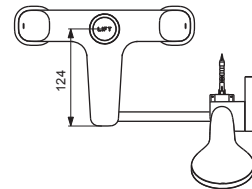

B1053AA

B1054AA

Pos.	Signify	Spare parts-Nr.	Quantity	Pos.	Signify	Spare parts-Nr.	Quantity
1	Handle(Blue)-set	B961168AA	1 Pcs.	12	Connector G3/4		2 Pcs.
1a	Handle(Red)-set	B961169AA	1 Pcs.	13	Connecting set	B960471NU	1 Set
2	Screw M5x6		2 Pcs.	14	Nipple M34x1.5		1 Pcs.
3	Rubber cap Ø8.1x3	B960583NU	1 Pcs.	15	Screw M5x5.5	A960058NU	1 Pcs.
4	Screw M4	A961337NU	1 Pcs.	16	Elbow for diverter	B961173AA	1 Pcs.
5	Griff-insert	A963196NU	2 Pcs.	17	Shower hose L1800mm	A963173NU	1 Pcs.
6	Cartridge G3/4, a-c/w open	A960462NU	1 Pcs.	18	Shower hose bracket		1 Pcs.
6a	Cartridge G3/4, c/w open	A961010NU	1 Pcs.	19	Wall bracket	B960925AA	1 Pcs.
7	Body bath/shower		1 Pcs.	20	Handspray		1 Pcs.
7a	Body bath/shower, w/diverter		1 Pcs.				
8	Nozzle	A961625AA	1 Pcs.				
9	Diverter	B961172AA	1 Pcs.				
10	Rosette decorative	B961171AA	1 Pcs.				
11	O-Ring Ø18.2x1.7		2 Pcs.				