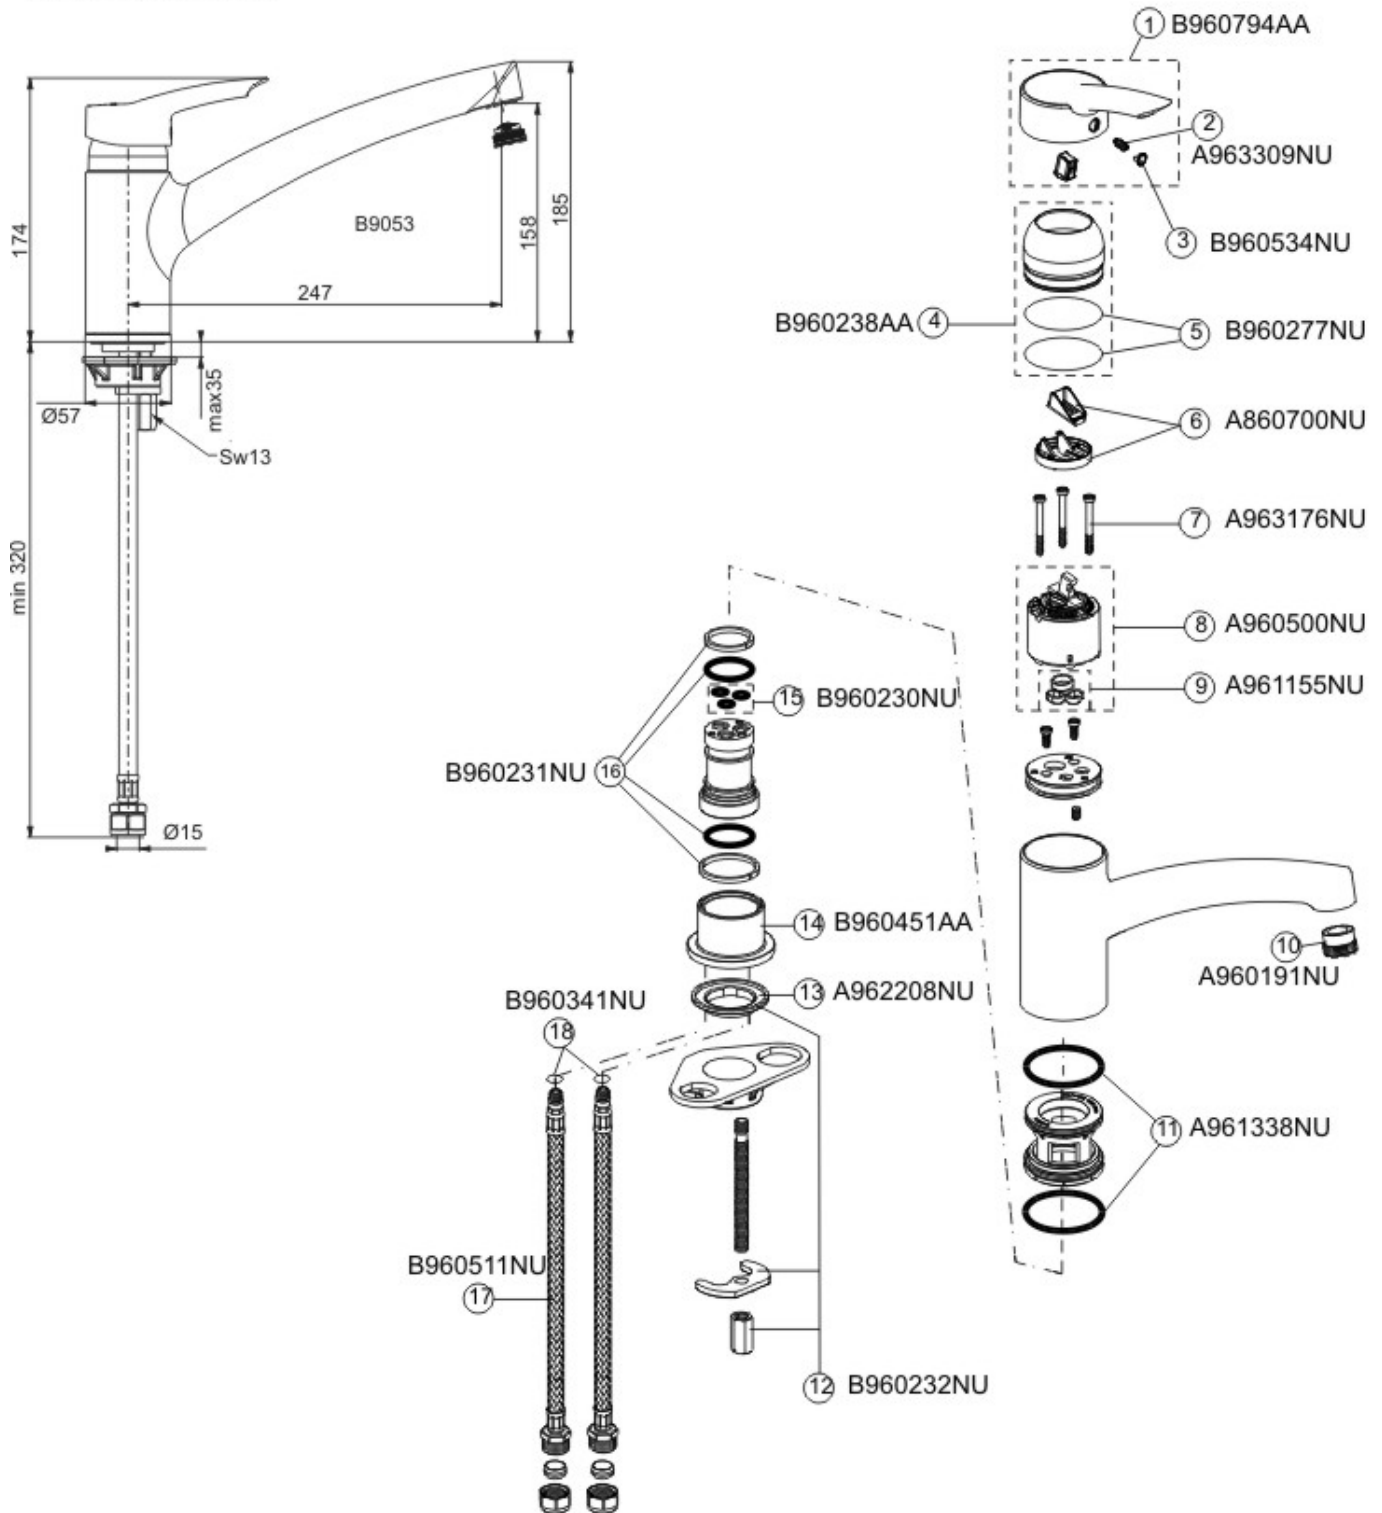

Produced from March 2009

Pos.	Description	Part-Number	Qty.	Pos.	Description	Part-Number	Qty.
1	Handle complete	<b>B960794AA</b>	1 pcs	10	Flow straightener	<b>A960191NU</b>	1 pcs
2	Grub screw	<b>A963309NU</b>	1 pcs	11	O-rings	<b>A961338NU</b>	1 set
3	Screw cap index	<b>B960534NU</b>	1 pcs	12	Fixing set	<b>B960232NU</b>	1 set
4	Shroud	<b>B960238AA</b>	1 pcs	13	Deck seal	<b>A962208NU</b>	1 pcs
5	O-ring	<b>B960277NU</b>	1 pcs	14	Base flange	<b>B960451AA</b>	1 pcs
6	Click mechanism	<b>A860700NU</b>	1 set	15	O-ring set	<b>B960230NU</b>	1 set
7	Screws for cartridge fixing	<b>A963176NU</b>	3 pcs	16	Swivel spout seals kit	<b>B960231NU</b>	1 set
8	Cartridge 47mm	<b>A960500NU</b>	1 pcs	17	Flexible inlet tail	<b>B960511NU</b>	2 pcs
9	Cartridge seals	<b>A961155NU</b>	1 set	18	O-rings	<b>B960341NU</b>	2 pcs