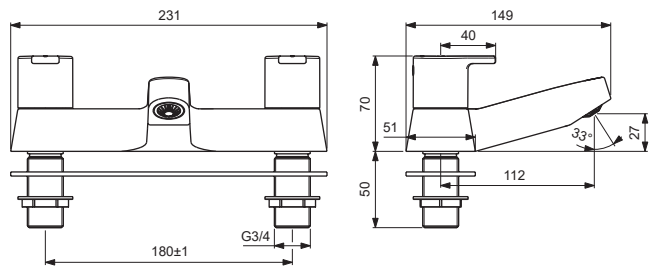

SANDRINGHAM 21

*Armitage
Shanks*

B3309AA

Pos.	Signify	Spare parts-Nr.	Quantity	Pos.	Signify	Spare parts-Nr.	Quantity
1	Handle, w/logo-red	B961412AA	1 Set				
1a	Handle, w/logo-blue	B961411AA	1 Set				
2	Screw M5x6		2 Pcs.				
3	Block cap	A961157AA	1 Pcs.				
4	Screw M4x8		2 Pcs.				
5	Adapter+screw	A861446NU	1 Set				
6	Ceramic valve G1/2,90°-RH	A861244NU*	1 Pcs.				
	Ceramic valve G1/2,90°-LH	A861243NU*	1 Pcs.				
7	Body		1 Pcs.				
8	Streamline G3/4"	S9595NU	1 Pcs.				
9	Base gasket		1 Pcs.				
10	Brass backnut G3/4"	E960111NU	1 Pcs.				