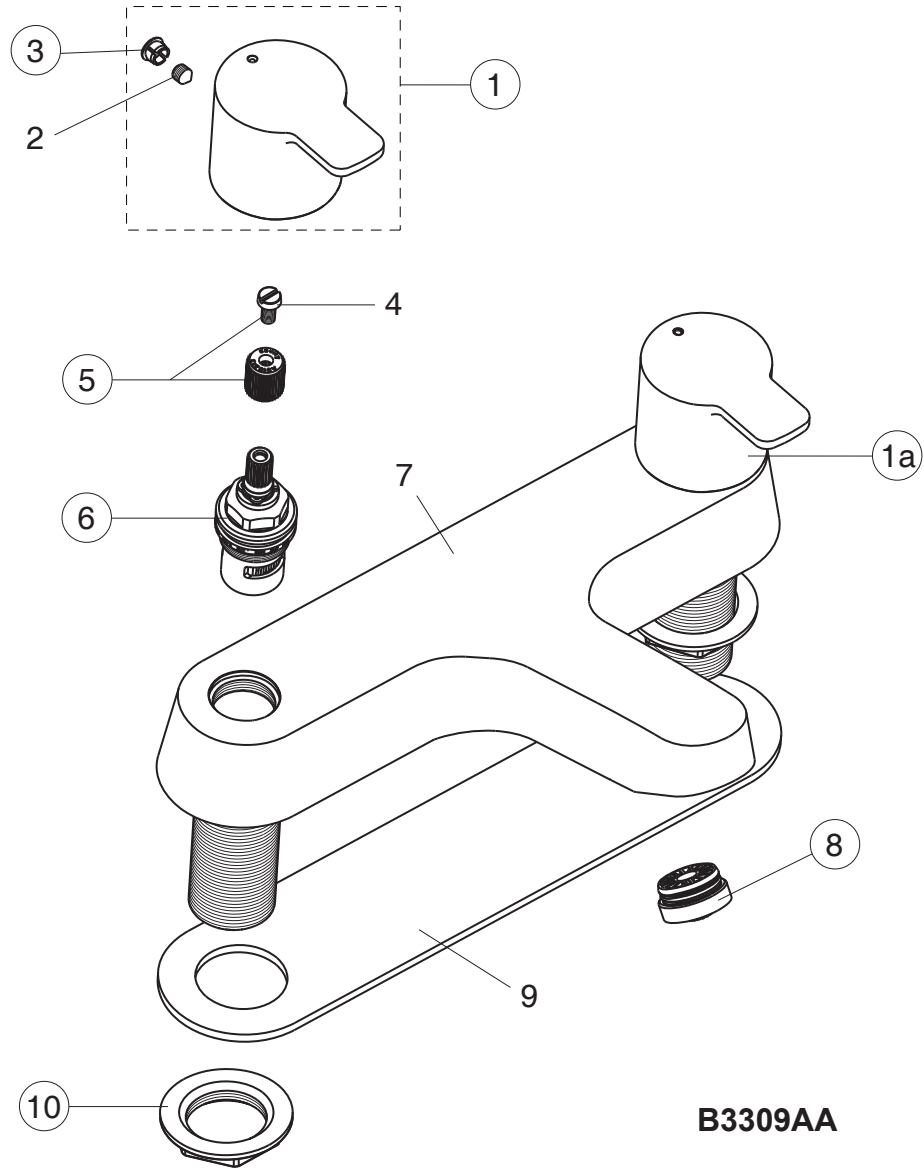

SANDRINGHAM 21

*Armitage
Shanks*

B3309AA

Pos.	Signify	Spare parts-Nr.	Quantity	Pos.	Signify	Spare parts-Nr.	Quantity
1	Handle, w/logo-red	B961412AA	1 Set				
1a	Handle, w/logo-blue	B961411AA	1 Set				
2	Screw M5x6		2 Pcs.				
3	Block cap	A961157AA	1 Pcs.				
4	Screw M4x8		2 Pcs.				
5	Adapter+screw	A861446NU	1 Set				
6	Ceramic valve G1/2,90°-RH	A861244NU*	1 Pcs.				
	Ceramic valve G1/2,90°-LH	A861243NU*	1 Pcs.				
7	Body		1 Pcs.				
8	Streamline G3/4"	S9595NU	1 Pcs.				
9	Base gasket		1 Pcs.				
10	Brass backnut G3/4"	E960111NU	1 Pcs.				

*Universal set (not all parts needed)