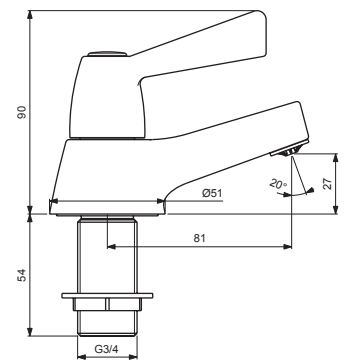

ALTERNA 21

*Armitage
Shanks*

B1680AA

Pos.	Signify	Spare parts-Nr.	Quantity	Pos.	Signify	Spare parts-Nr.	Quantity
1	Handle-compl.	E960153NU	2 Pcs.				
2	Indice buttons blue/red	S9662NU	2 Set				
3	Drive insert	S961015NU	1 Pcs.				
4	Ceramic disc	S9614NU	1 Set				
5	Body pillar tap G3/4		2 Pcs.				
6	Flow straightener	B960998NU	1 Pcs.				
7	O-Ring Ø18.2x1.7		2 Pcs.				
8	Connector G3/4		2 Pcs.				
9	Connecting group	B960471NU	1 Set				