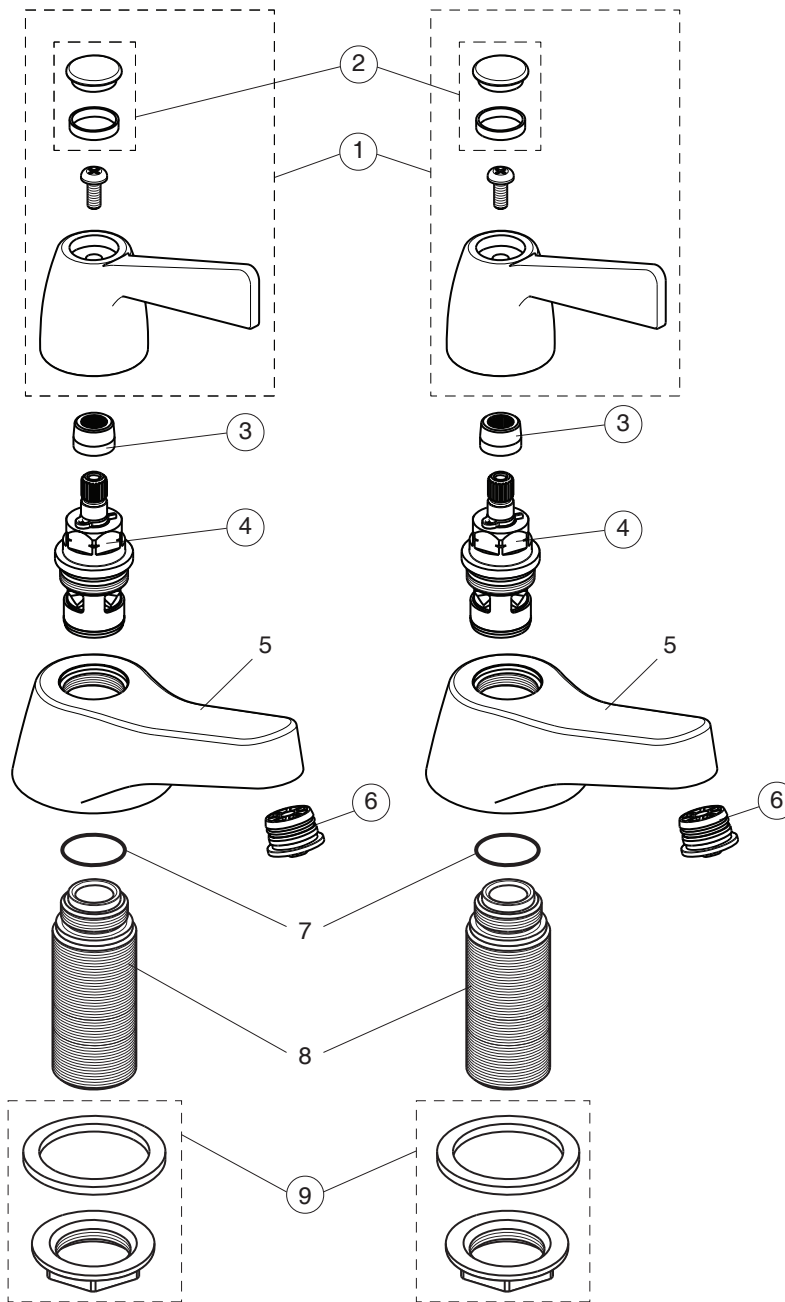

ALTERNA 21

*Armitage
Shanks*

B1680AA

Pos.	Signify	Spare parts-Nr.	Quantity	Pos.	Signify	Spare parts-Nr.	Quantity
1	Handle-compl.	E960153NU	2 Pcs.				
2	Indice buttons blue/red	S9662NU	2 Set				
3	Drive insert	S961015NU	1 Pcs.				
4	Ceramic disc	S9614NU	1 Set				
5	Body pillar tap G3/4		2 Pcs.				
6	Flow straightener	B960998NU	1 Pcs.				
7	O-Ring Ø18.2x1.7		2 Pcs.				
8	Connector G3/4		2 Pcs.				
9	Connecting group	B960471NU	1 Set				