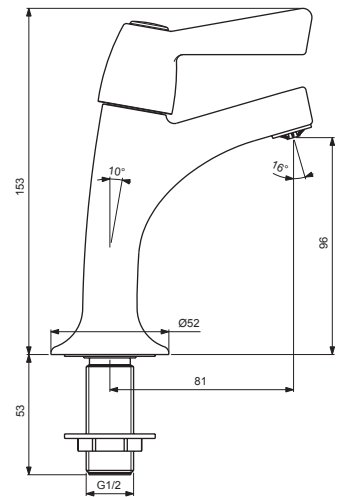

# ALTERNA 21

*Armitage  
Shanks*

**B1679AA**

Pos.	Signify	Spare parts-Nr.	Quantity	Pos.	Signify	Spare parts-Nr.	Quantity
1	Handle-compl.	E960153NU	2 Pcs.				
2	Indice buttons blue/red	S9662NU	2 Set				
3	Drive insert	S961015NU	1 Pcs.				
4	Ceramic disc	S9614NU	1 Set				
5	Body high neck pillar tap		2 Pcs.				
6	Flow straightener	B960998NU	1 Pcs.				
7	O-Ring Ø18.2x1.7		2 Pcs.				
8	Connector G1/2xG1/2		2 Pcs.				
9	Connecting group	B960480NU	1 Set				