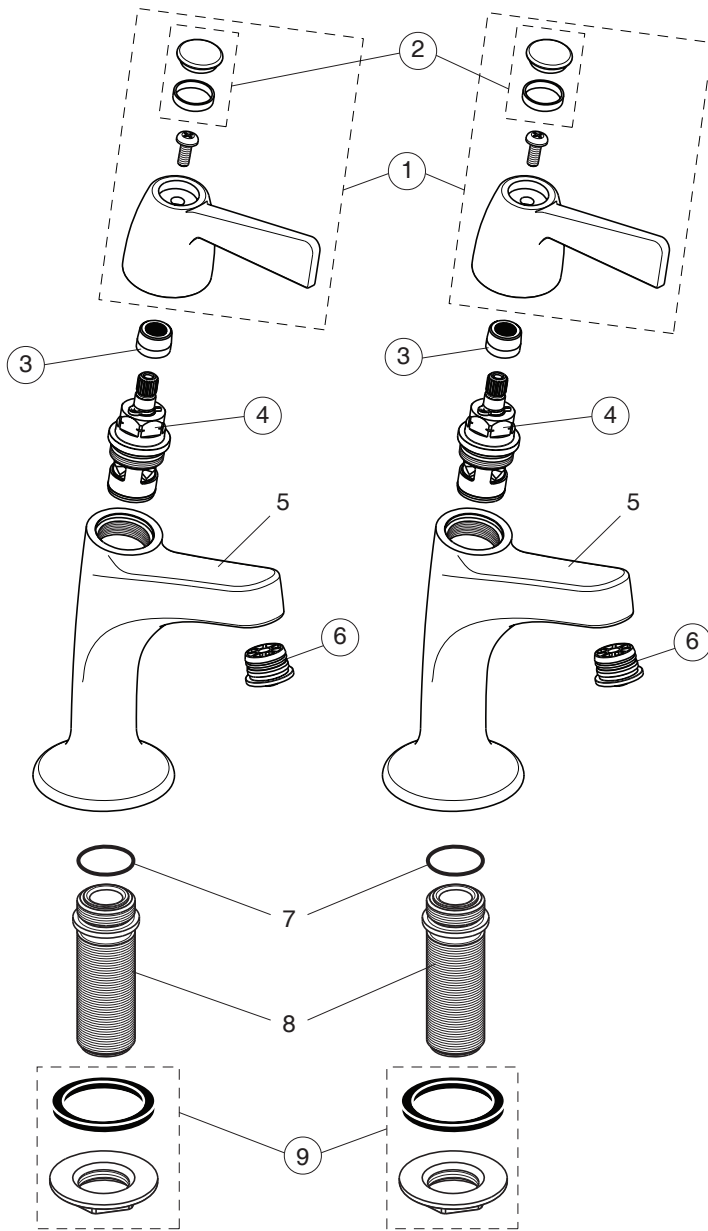

# ALTERNA 21

*Armitage  
Shanks*

**B1679AA**

Pos.	Signify	Spare parts-Nr.	Quantity	Pos.	Signify	Spare parts-Nr.	Quantity
1	Handle-compl.	E960153NU	2 Pcs.				
2	Indice buttons blue/red	S9662NU	2 Set				
3	Drive insert	S961015NU	1 Pcs.				
4	Ceramic disc	S9614NU	1 Set				
5	Body high neck pillar tap		2 Pcs.				
6	Flow straightener	B960998NU	1 Pcs.				
7	O-Ring Ø18.2x1.7		2 Pcs.				
8	Connector G1/2xG1/2		2 Pcs.				
9	Connecting group	B960480NU	1 Set				