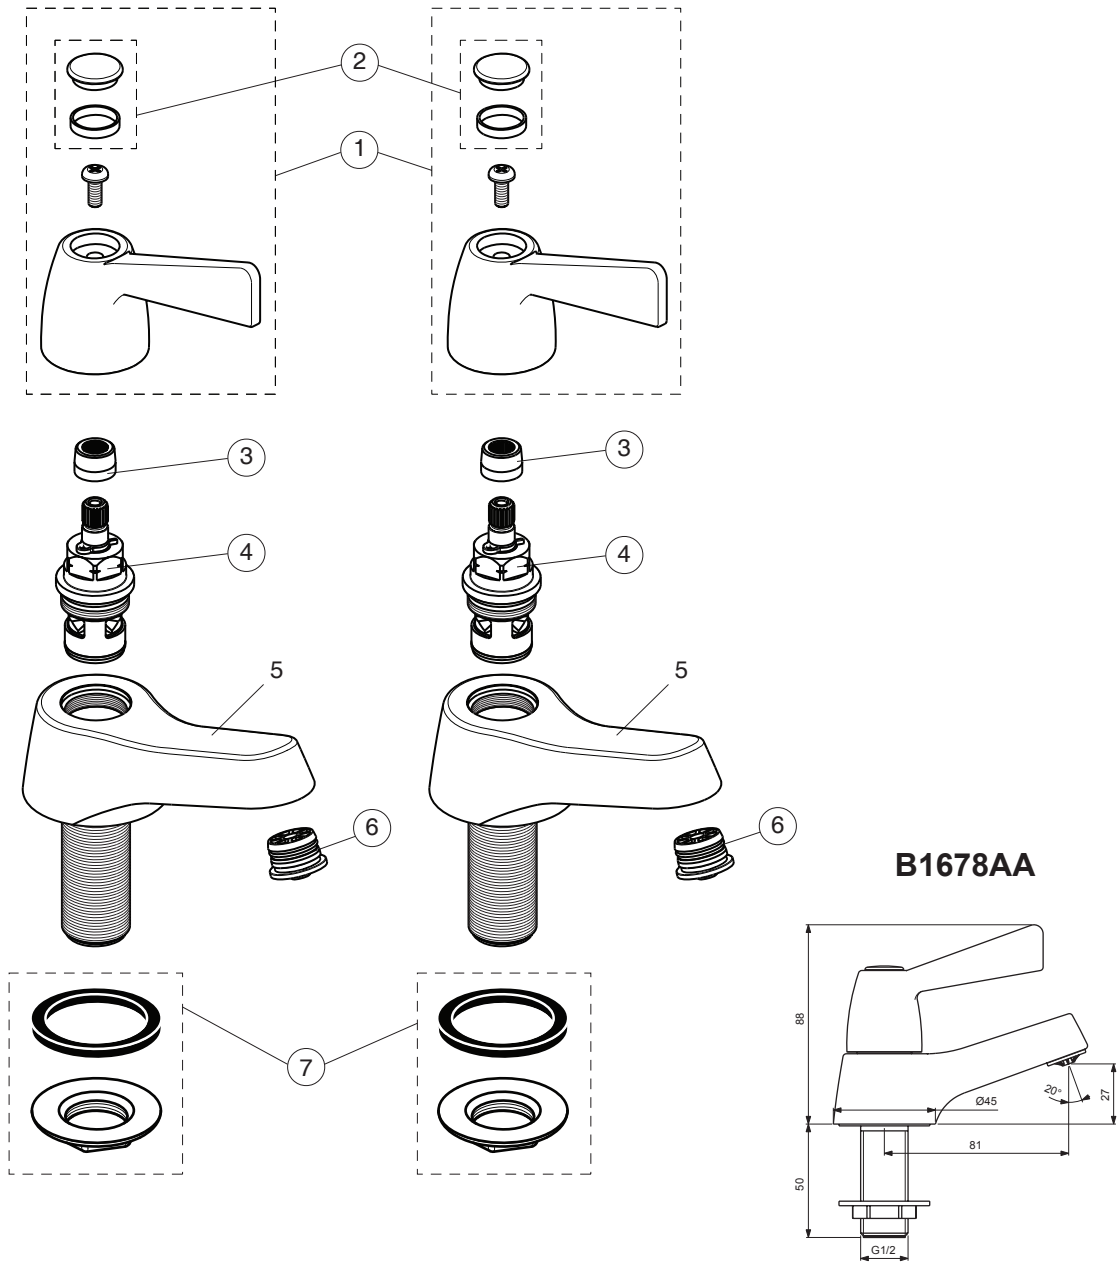

# ALTERNA 21

*Armitage  
Shanks*

**B1678AA**

Pos.	Signify	Spare parts-Nr.	Quantity	Pos.	Signify	Spare parts-Nr.	Quantity
1	Handle-compl.	E960153NU	2 Pcs.				
2	Indice buttons blue/red	S9662NU	2 Set				
3	Drive insert	S961015NU	1 Pcs.				
4	Ceramic disc	S9614NU	1 Set				
5	Body pillar tap G1/2	B960998NU	2 Pcs.				
6	Flow straightener	B960998NU	1 Pcs.				
7	Connecting group	B960480NU	1 Set				