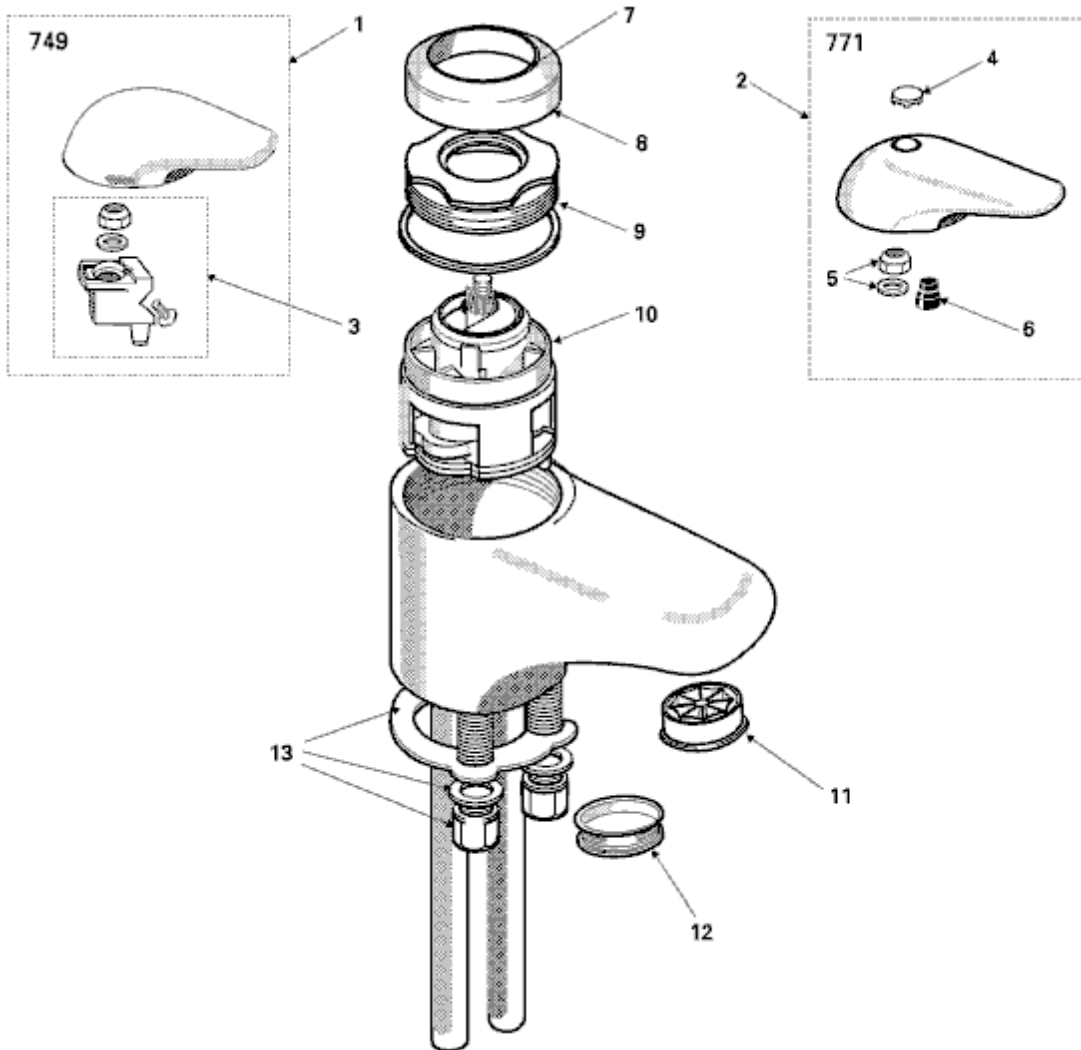

<p>

Ref.	Description
1	Ceramic handle complete (withdrawn - was E7490--)
2	Metal handle complete
3	Adaptor complete for ceramic handle
4	Index red/blue
5	Nut and washer for handle
6	Dash pot
7	Shroud
8	Cartridge locking ring
9	'O' ring
10	Large multiport
11a	Flow straightener complete (inner housing)
11b	Large Neoppearl(inner housing)
12	External Housing for 11 a/b must be supplied as well
13	Fixing set
13a	Special guaze for singleflow fittings
14	O-ring - for escutcheon retention

Part No.
-
A7710AA
A953515NU
A963166LJ
A961974NU
A963053NU
A963155--
A963156AA
E912769NU
A953190NU
A961039NU
A960309--
A921512--
A963161NU
A910584
A962639NU

NB -- colour/finish options

Chrome = AA
 Light Gold = AZ
 White = AC
 White - 01
 W/Peach = 07
 I Ivory = 09
 OEW = 97
 W Cream = 98