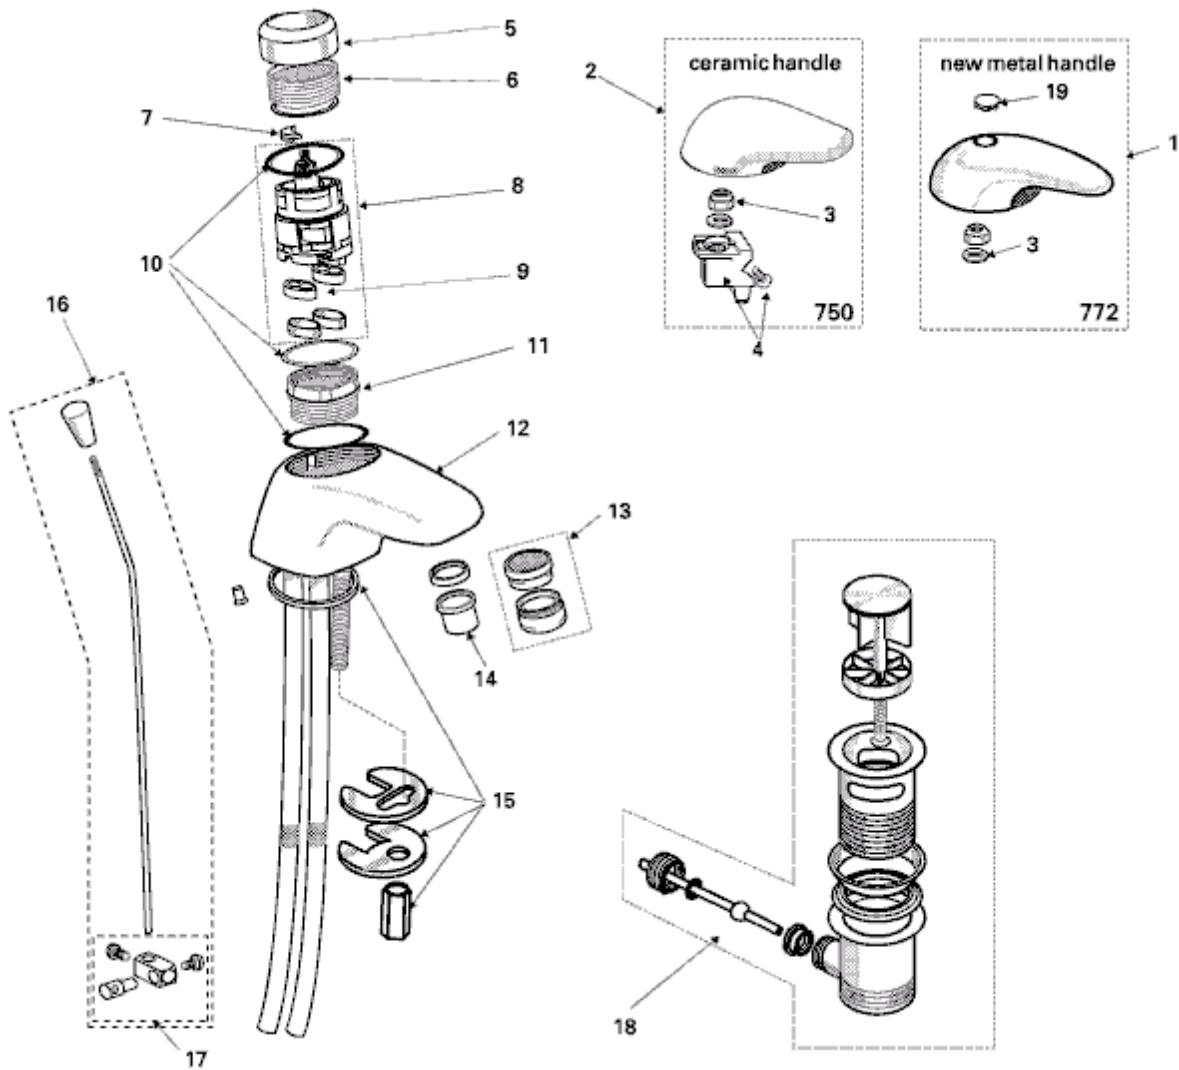

<p>

Ref.	Description	Part No.
1	Lever handle - metal, complete	(Seepricelist)
2	Lever handle ceramic, complete (withdrawn)	-
3	Screw/washer	A962981NU
4	Carrier for handle	A962982NU
5	Escutcheon	A962983--
6	Cartridge Retaining Nut	A963022NU
7	Insert	A962984NU
8	Cartridge complete	A951970NU11
9	Cartridge seal	A962717NU
10	'O' ring set	A962986NU
11	Adaptor	-
12	Body	-
13	Neostrahl nozzle complete	A961625--
14	Gauze insert	A960308NU
15	Fixing set	A962987NU
16	Pop-up rod complete	A962989--
17	Clip for pop-up rod	A963404NU
18	Pop-up waste complete	E950612--
19	Hot/cold index for metal handle	A963166LJ

NB -- colour/finish options

- Chrome = AA
- Light Gold = AZ
- White = AC
- White - 01
- W/Peach = 07

I Ivory = 09
OEW = 97
W Cream = 98
