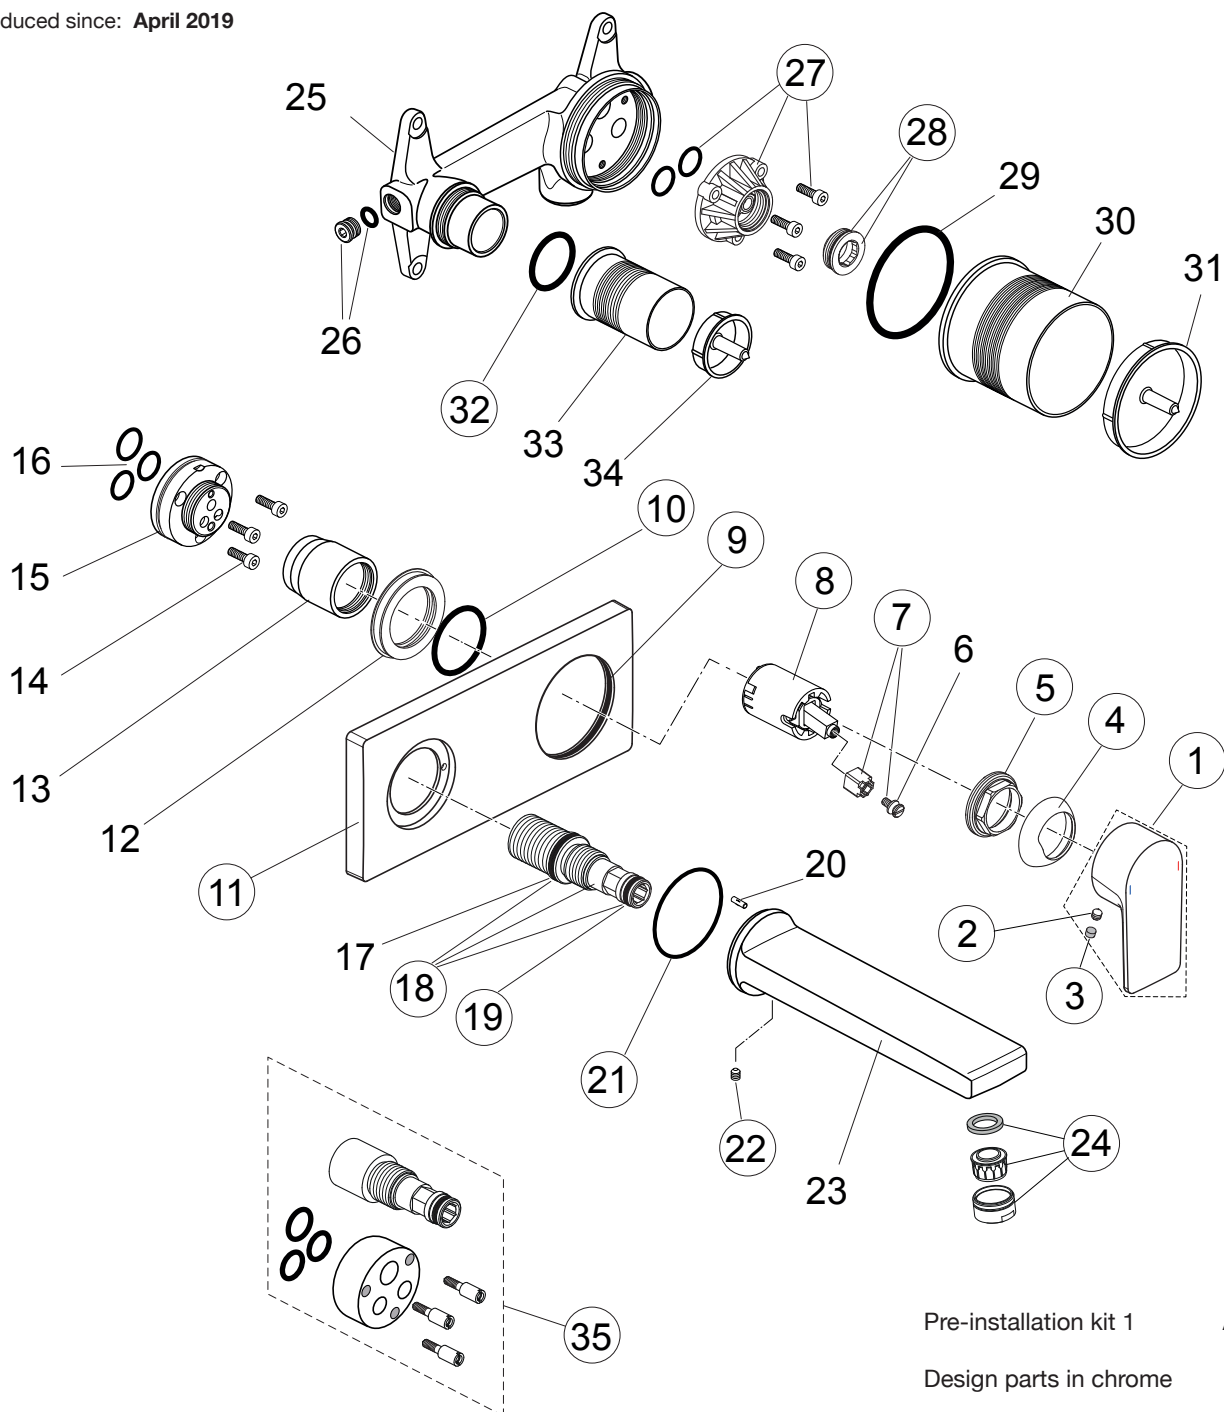

Produced since: April 2019

Pre-installation kit 1 **A5948NU**Design parts in chrome **A7262AA**

Pos.	Description	Part-Number	Qty.	Pos.	Description	Part-Number	Qty.
1	Lever cpl. marked red/blue	A 861 337 AA	1 Set	19	O - ring Ø 10 x 2	A 963 495 NU	2 pcs
2	Thread pin M5x6 DIN914	A 860 603 NU	1 pcs	20	Groove pin 3x10 DIN1474		
3	Handle cap	A 963 751 NU	1 pcs	21	O - Ring Ø 41 x 1,78	A 961 863 NU	1 pcs
4	Cover cap	A 861 080 AA	1 pcs	22	Thread pin M5x5	A 962 625 NU	3 pcs
5	Clamping nut M36 x 1	B 961 087 NU	1 pcs	23	Spout		
6	Handle srew M4			24	Aerator M24x1-5l/min	B 960 754 AA	1 pcs
7	Handle insert + screw	B 961 086 NU	1 Set	25	Body (built-in)		
8	Cartridge Kerox Ø28 + Pos 6	F 960 855 NU	1 Set	26	Superior block M10x1		
9	O - Ring Ø 53,57 x 3,53	A 962 530 NU*	1 Set	27	Flushing device complete	F 960 881 NU	1 Set
10	O - Ring Ø 40 x 3	H 962 197 NU*	1 Set	28	Plug with o-ring	A 963 548 NU	1 Set
11	Escutcheon	F 960 880 AA	1 pcs	29	O - ring Ø 54 x 2,5		
12	Adapter ring			30	Plaster guard for cartridge		
13	Sleeve			31	Cover for pos. 34		
14	Cylindrical screw M4 x 12			32	O - ring Ø 26 x 2,5	A 860 845 NU	1 pcs
15	Insert			33	Plaster guard for spout		
16	O - ring set			34	Cover for pos. 37		
17	O - ring Ø 19 x 2,5			35	Extension kit 20mm longer	F 960 867 NU	1 Set
18	Connector nipple cpl.	A 861 270 AA	1 Set				

*Universal set (not all parts needed)