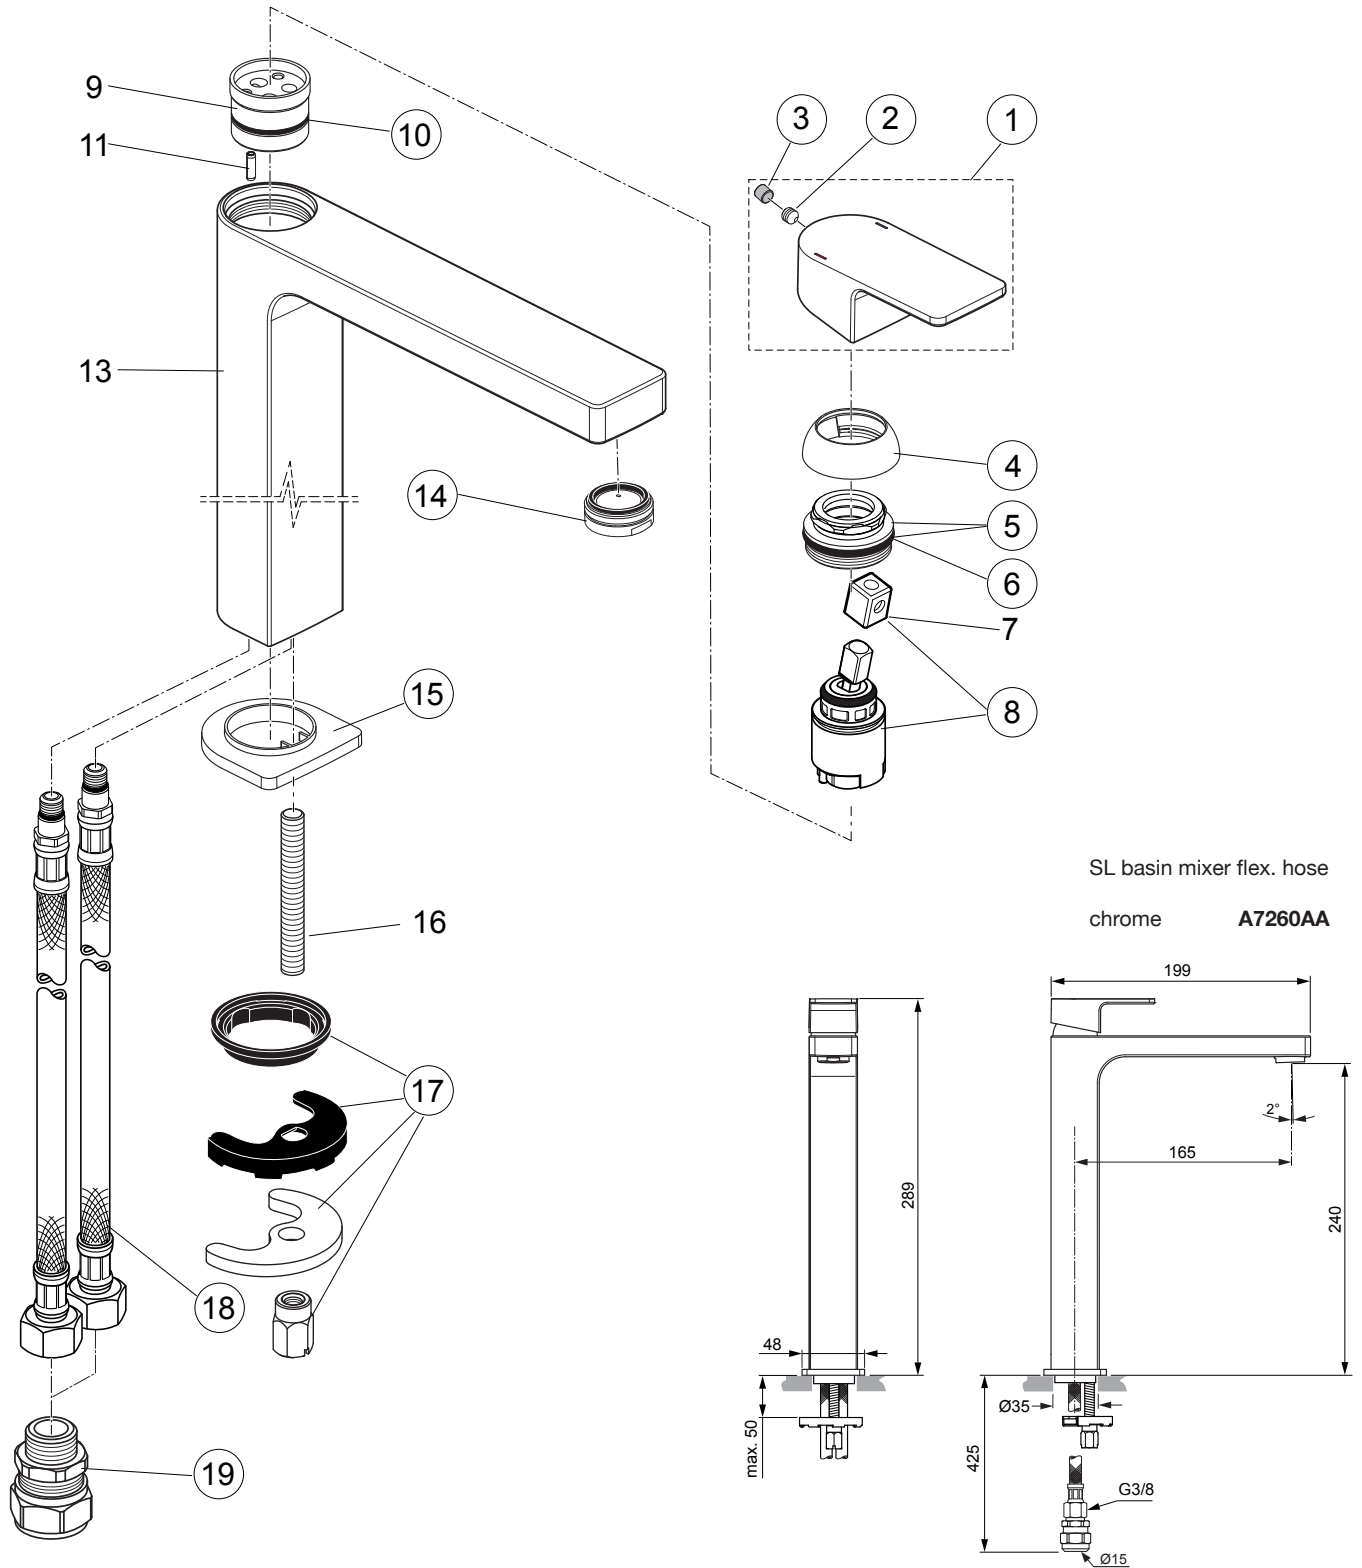

Produced since: April 2019

Pos.	Description	Part-Number	Qty.	Pos.	Description	Part-Number	Qty.
1	Lever w. Logo Sottini + pos.7	A 861 335 AA	1 Set	11	Clamping pin		
2	Thread pin M5x5 DIN916	A 962 041 NU*	1 Set	13	Body		
3	Handle plug	A 861 223 NU	1 pcs	14	Aerator M24x1 - 5ltr/min	B 961 383 AA	1 pcs
4	Cover cap	A 861 224 AA	1 pcs	15	Escutcheon	A 861 295 AA	1 pcs
5	Thread ring M30x1 + pos.6	A 861 225 NU	1 Set	16	Bolt M8x77		
6	O - Ring Ø 28 x 2	A 963 299 NU	1 pcs	17	Fixation kit	A 964 520 NU*	1 Set
7	Lever adapter			18	Flex. hose M8x1-G3/8-620	B 960 364 NU	1 pcs
8	Cartridge Kerox Ø25 + Pos.7	A 861 226 NU	1 Set	19	Connector G3/8 D15	B 960 845 NU	2 pcs
9	Manifold						
10	O - Ring Ø 23,52 x 1,78	A 961 855 NU	1 pcs				

*Universal set (not all parts needed)