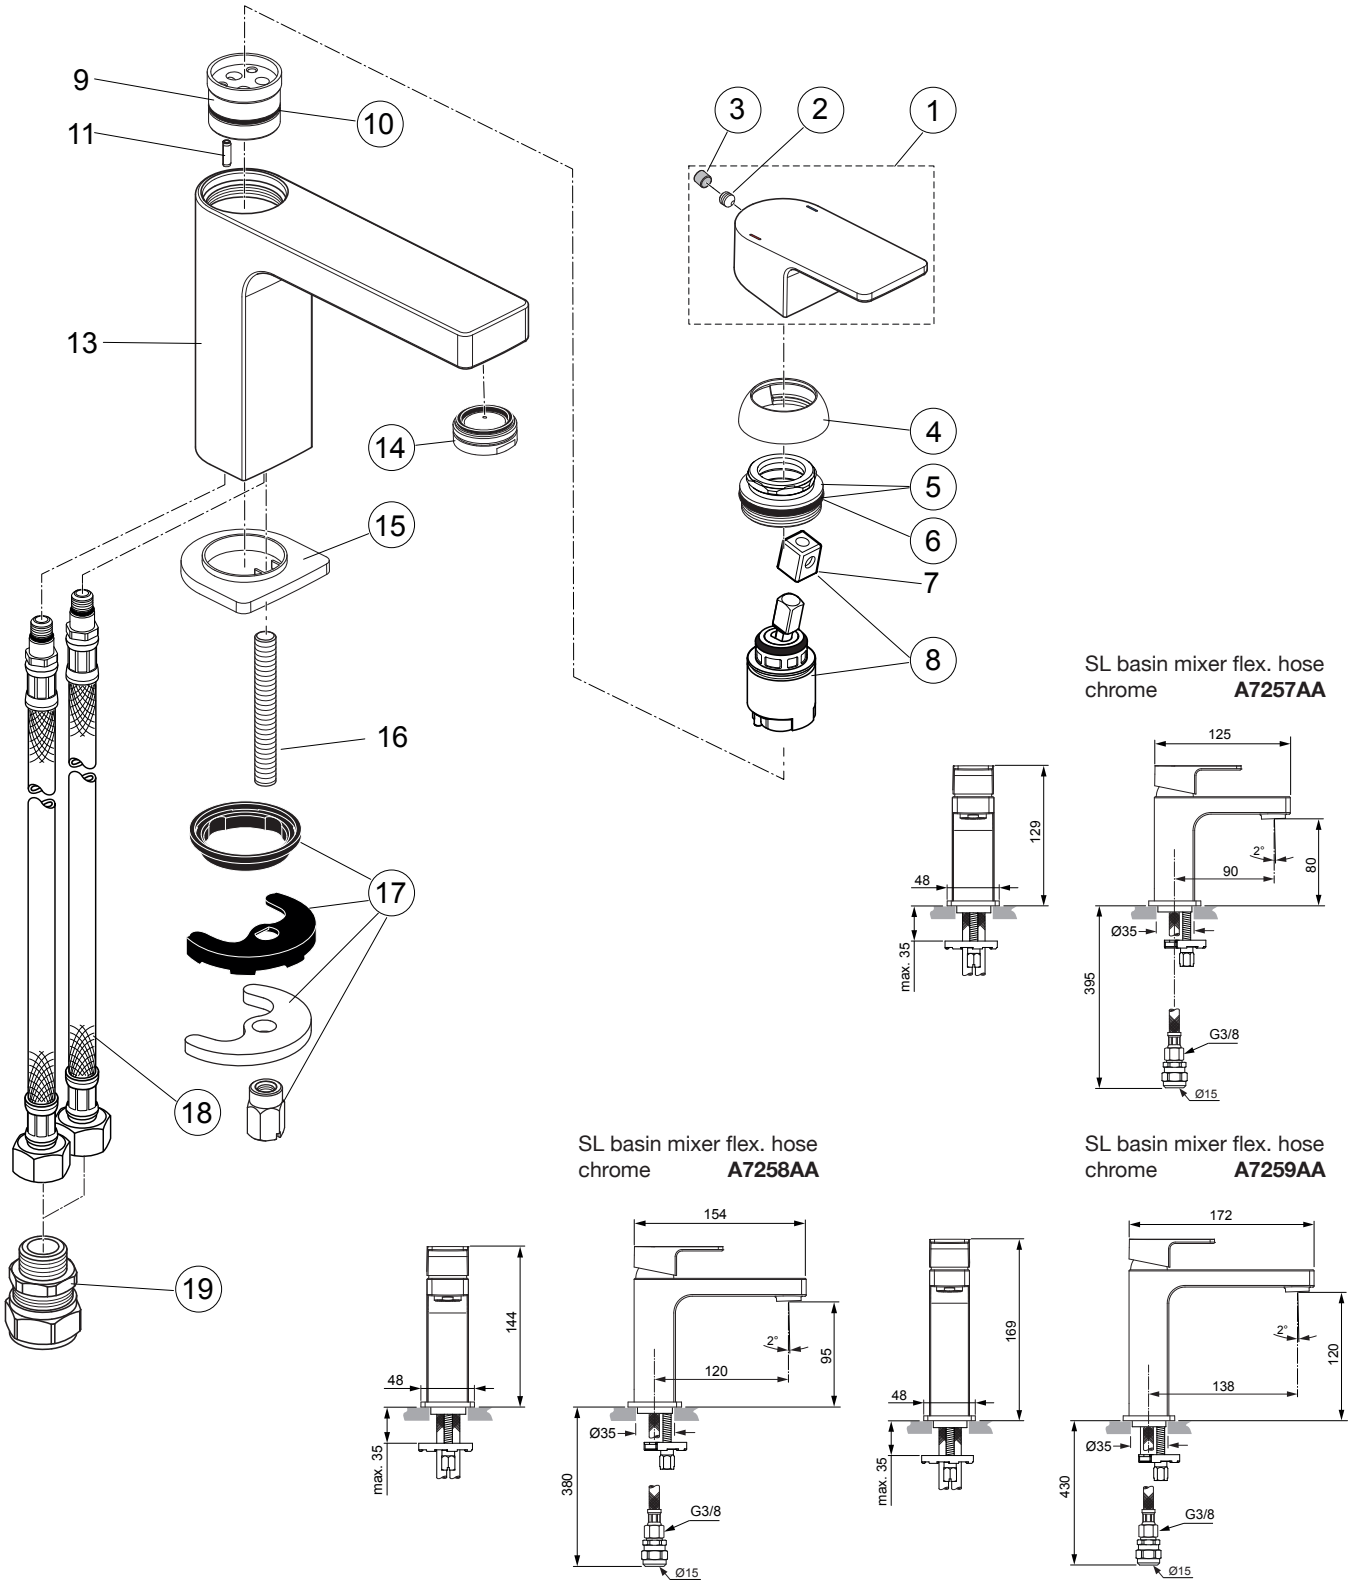

Produced since: April 2019

SL basin mixer flex. hose chrome **A7257AA**

SL basin mixer flex. hose chrome **A7258AA**

SL basin mixer flex. hose chrome **A7259AA**

Pos.	Description	Part-Number	Qty.	Pos.	Description	Part-Number	Qty.
1	Lever w. Logo Sottini + pos.7	A 861 335 AA	1 Set	11	Clamping pin		
2	Thread pin M5x5 DIN916	A 962 041 NU*	1 Set	13	Body		
3	Handle plug	A 861 223 NU	1 pcs	14	Aerator M24x1 - 5ltr/min	B 961 383 AA	1 pcs
4	Cover cap	A 861 224 AA	1 pcs	15	Escutcheon	A 861 295 AA	1 pcs
5	Thread ring M30x1 + pos.6	A 861 225 NU	1 Set	16	Bolt M8x63		
6	O - Ring Ø 28 x 2	A 963 299 NU	1 pcs	17	Fixation kit	A 964 520 NU*	1 Set
7	Lever adapter			18	Flex. hose M8x1-G3/8-425	A 962 370 NU	1 pcs
8	Cartridge Kerox Ø25 + Pos.7	A 861 226 NU	1 Set		Flex. hose M8x1-G3/8-500	A 962 005 NU	1 pcs
9	Manifold			19	Connector G3/8 D15	B 960 845 NU	2 pcs
10	O - Ring Ø 23,52 x 1,78	A 961 855 NU	1 pcs				

*Universal set (not all parts needed)