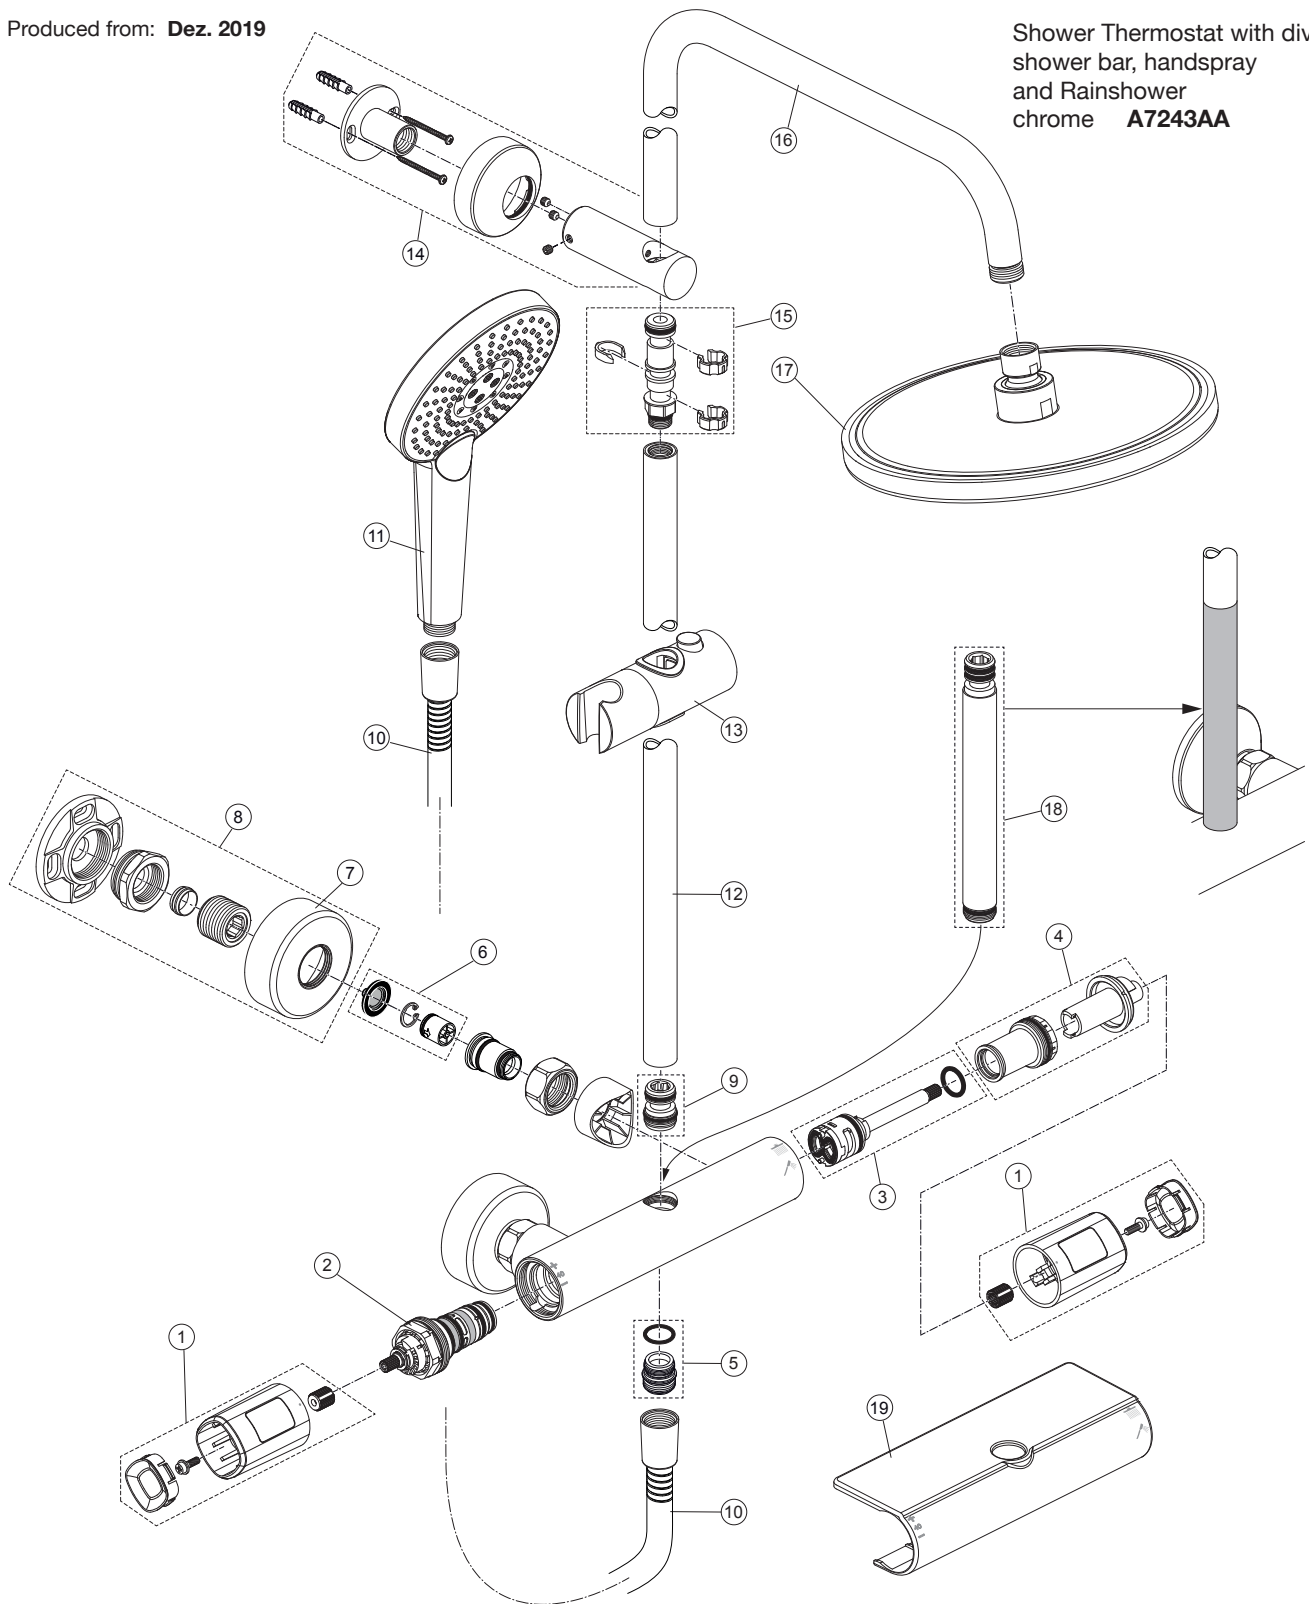

Ceratherm T100 A7243 ..

Ideal Standard

Produced from: Dez. 2019

Shower Thermostat with diverter,
shower bar, handspray
and Rainshower
chrome **A7243AA**

Pos.	Description	Part-Number	Qty.	Pos.	Description	Part-Number	Qty.
1	Handle cpl.	A 861 386 AA	1 Set	12	Shower bar	A 861 388 AA	1 pcs
2	Thermostatic Cartridge cpl.	A 861 371 NU	1 pcs	13	Slider & holder f. handshr.	B 960 976 AA	1 Set
3	Stop valve with diverter	A 861 375 NU	1 Set	14	Wall fixation complete	A 861 389 AA	1 Set
4	Thread ring + stopring cpl.	A 861 376 NU	1 Set	15	Connector nipple cpl.	A 861 390 NU	1 Set
5	Nipple G1/2 outside cpl.	A 861 374 NU	1 Set	16	Pipe (bend)	A 861 391 AA	1 pcs
6	Non-return valve	A 861 372 NU	1 Set	17	Headshower Ø250 mm	A 861 461 AA	1 pcs
7	Escutcheon	B 960 242 AA	1 pcs	18	Extension kit 150mm long	A 861 379 AA	1 Set
8	Shower bracket (connect.)	B 961 042 AA	2 pcs		Extension kit 300mm long	A 861 380 AA	1 Set
9	Connection nipple cpl.	A 861 385 NU	1 Set	19	Warp over shelf	A 861 383 AA	1 pcs
10	Shower hose 1750 mm	A 4109 AA	1 pcs				
11	Handspray 3Func. Ø125	A 861 460 AA	1 pcs				