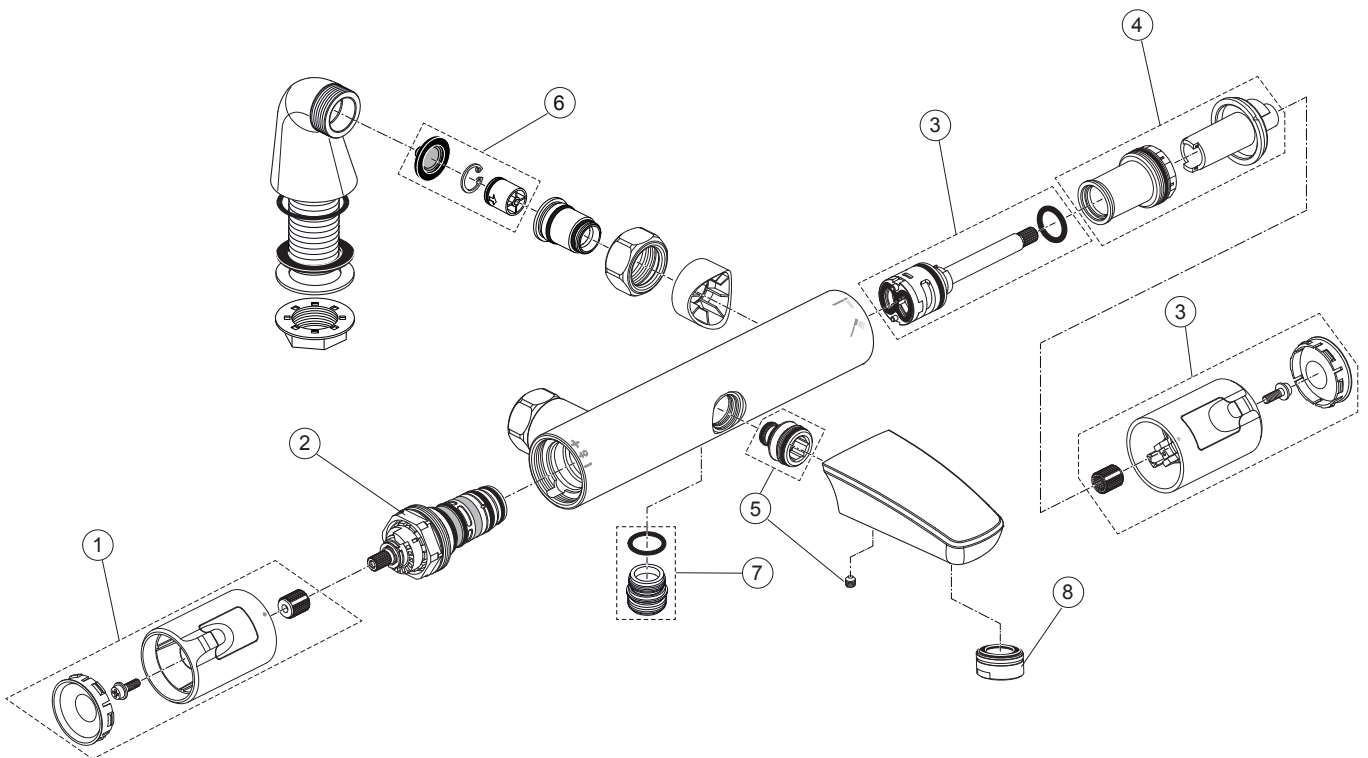

Ceratherm T50 A7224 ..

Produced from: Dez. 2019

Shower Thermostat
chrome **A7224AA**

Pos.	Description	Part-Number	Qty.	Pos.	Description	Part-Number	Qty.
1	Handle cpl.	A 861 382 AA	1 Set				
2	Thermostatic Cartridge cpl.	A 861 371 NU	1 pcs				
3	Stop valve with diverter	A 861 375 NU	1 Set				
4	Thread ring + stopring cpl.	A 861 376 NU	1 Set				
5	Connection nipple cpl.	A 861 387 NU	1 Set				
6	Non-return valve	A 861 372 NU	1 Set				
7	Nipple G1/2 outside cpl.	A 861 374 NU	1 Set				
8	Aerator	A 963 181 NU	1 pcs				