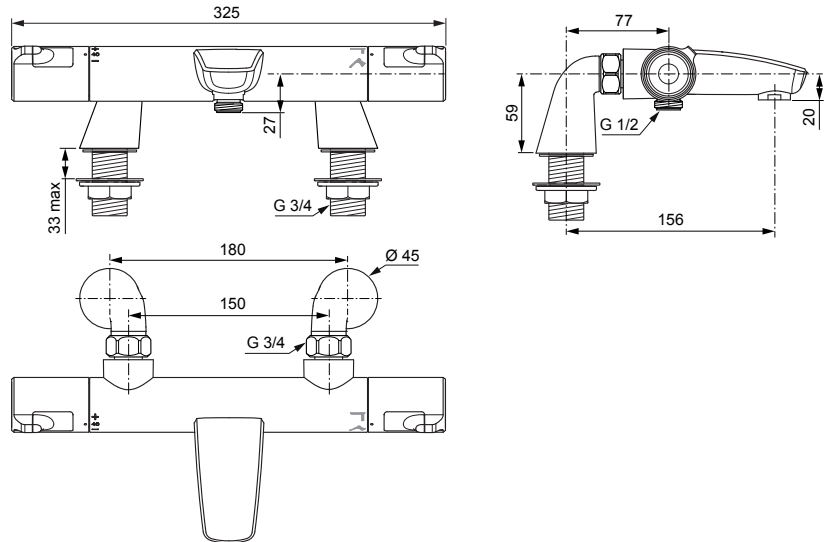

Ceratherm T50 A7224 ..

Produced from: Dez. 2019

Shower Thermostat
chrome **A7224AA**

Pos.	Description	Part-Number	Qty.	Pos.	Description	Part-Number	Qty.
1	Handle cpl.	A 861 382 AA	1 Set				
2	Thermostatic Cartridge cpl.	A 861 371 NU	1 pcs				
3	Stop valve with diverter	A 861 375 NU	1 Set				
4	Thread ring + stopring cpl.	A 861 376 NU	1 Set				
5	Connection nipple cpl.	A 861 387 NU	1 Set				
6	Non-return valve	A 861 372 NU	1 Set				
7	Nipple G1/2 outside cpl.	A 861 374 NU	1 Set				
8	Aerator	A 963 181 NU	1 pcs				