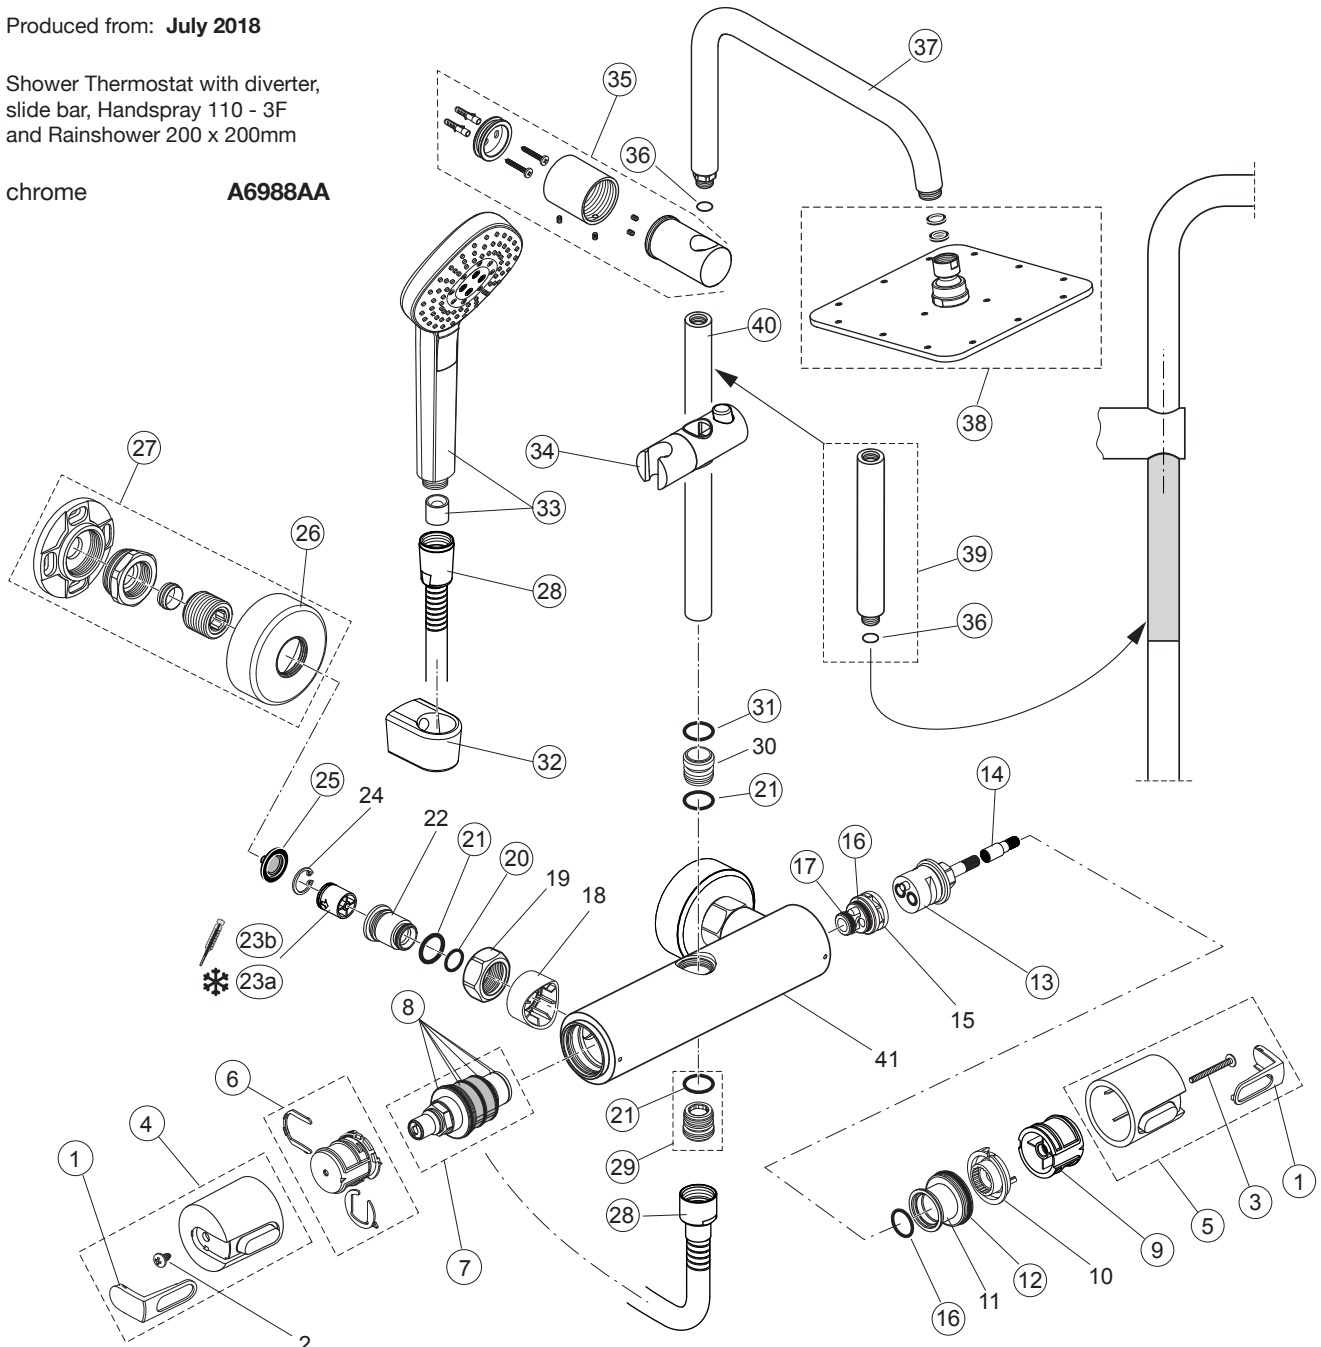

CeraTherm 100 New A6988..

Produced from: **July 2018**

Shower Thermostat with diverter,
slide bar, Handspray 110 - 3F
and Rainshower 200 x 200mm

chrome

A6988AA

Pos.	Description	Part-Number	Qty.	Pos.	Description	Part-Number	Qty.
1	Handle cap w. and w/o Logo	A 962 872 AA*	1 Set	23a	Non-return valve DW15 CW	A 962 594 NU	2 pcs
2	Screw Ejot PT KB50x10			23b	Non-return valve DW15 HW	F 960 942 NU	1 pcs
3	Screw M4 L=23,5	A 962 998 NU	2 pcs	24	Lock Ring		
4	Handle for Temperature	A 962 870 AA	1 Set	25	Strainer (screen)	A 962 595 NU	2 pcs
5	Handle for Volume control	A 962 871 AA	1 Set	26	Escutcheon	B 960 242 AA	1 pcs
6	Temp. adjustment cpl.	A 963 427 NU*	1 Set	27	Shower bracket (connect.)	B 961 042 AA	2 pcs
7	Thermostatic Cartridge	A 962 229 NU	1 pcs	28	Schower hose 1750mm	A 4109 AA	1 pcs
8	Repair-Set Cartridge	A 962 230 NU	1 Set	29	Nipple G1/2 outside cpl.	A 963 651 NU	1 pcs
9	Handle insert (Set)	A 963 432 NU	1 Set	30	Connector nipple shower bar		
10	Volume control stop ring	A 962 563 NU	1 pcs	31	O - Ring Ø 18,6 x 2,6	A 860 933 NU	1 pcs
11	Threaded Ring M34 x 1,5			32	Shower hose bracket	B 1364 AA	1 Set
12	O - ring Ø 28 x 2	A 963 299 NU	1 pcs	33	Handspray Ø110-3F-8l/min	B 2232 AA	1 pcs
13	Stop valve with diverter	A 962 568 NU	1 pcs	34	Slider & holder f. handshr.	A 860 807 AA	1 pcs
14	Extension			35	Wall fixation complete	F 960 891 AA	1 Set
15	Manifold diverter			36	O - ring	A 961 332 NU	1 pcs
16	O - ring Ø 18,77 x 1,78	A 962 529 NU	1 pcs	37	Pipe (bend)	F 961 146 AA	1 pcs
17	O - ring Ø 12,42 x 1,78	A 961 332 NU	2 pcs	38	Headshower 200x200mm	B 0024 AA	1 pcs
18	Escutcheon			39	Extension kit 150mm long	A 860 873 AA	1 pcs
19	Coupling nut G3/4			40	Shower bar	A 861 143 AA	1 pcs
20	O - ring Ø 14 x 1,78	F 960 894 NU	2 pcs	41	Body		
21	O - ring Ø 17 x 2	A 961 810 NU	2 pcs				
22	Seat M20x1 left thread						

*Universal set (not all parts needed)