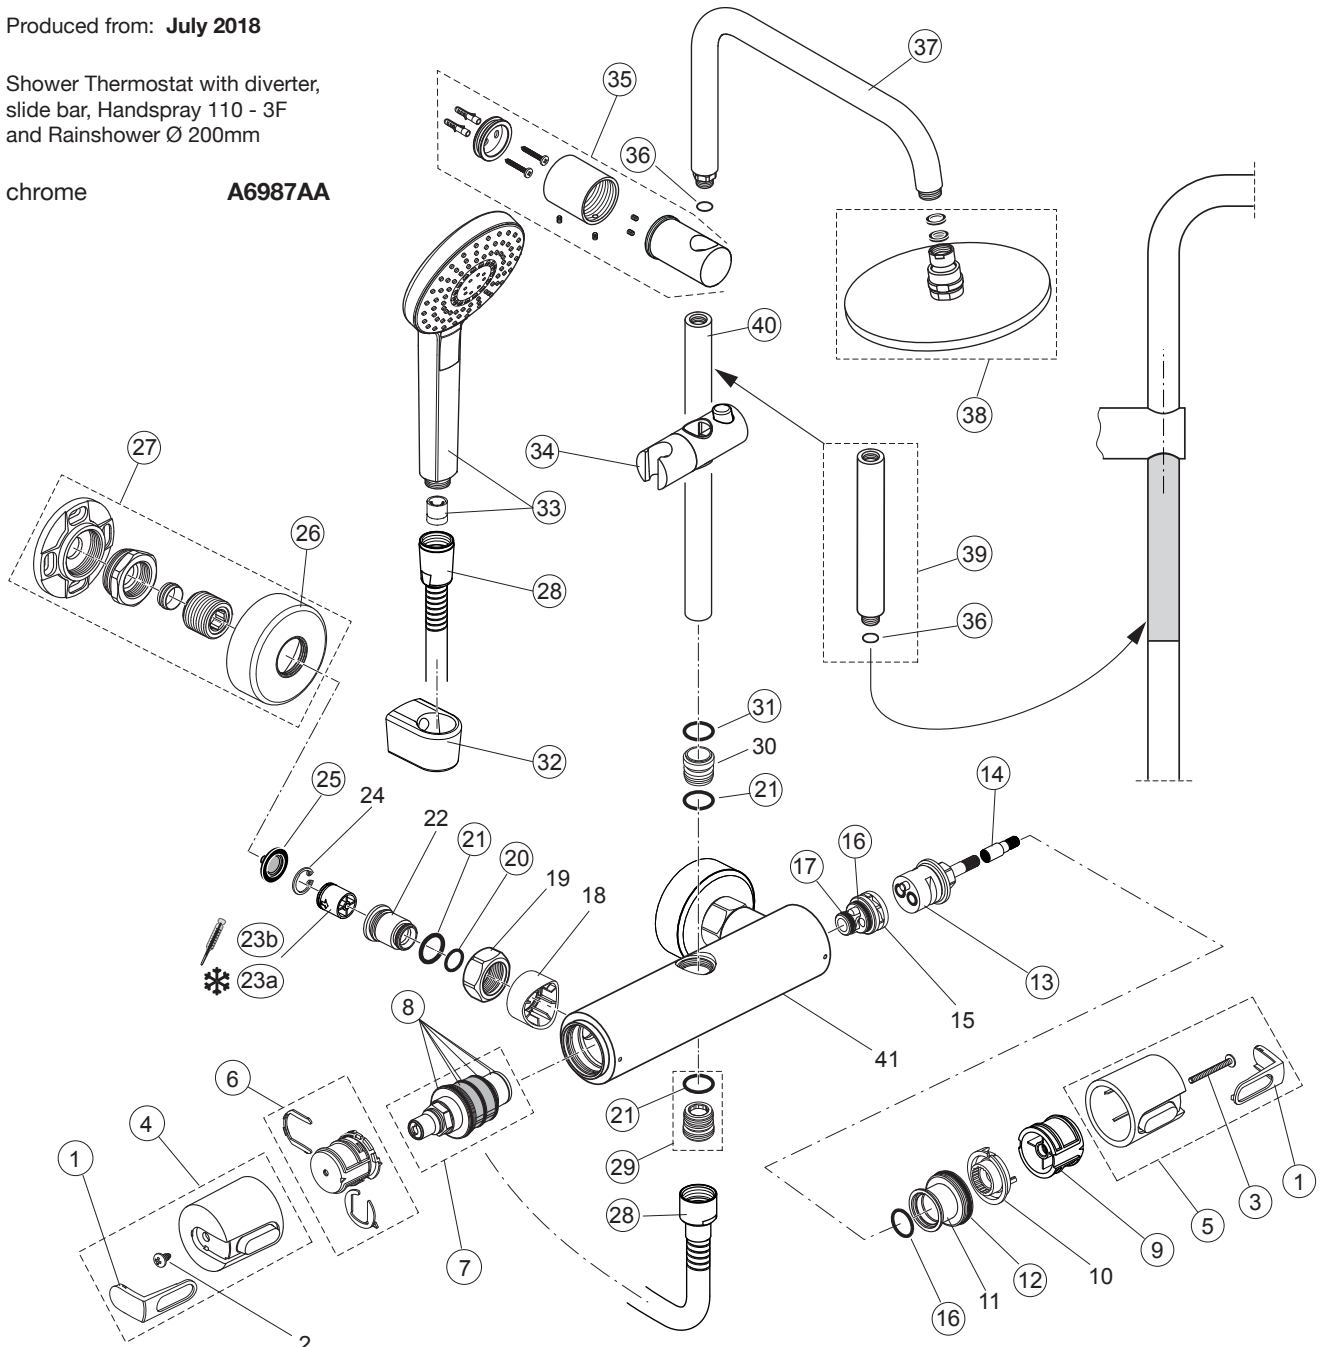

CeraTherm 100 New A6987..

Produced from: **July 2018**

Shower Thermostat with diverter,
slide bar, Handspray 110 - 3F
and Rainshower Ø 200mm

chrome

A6987AA

Pos.	Description	Part-Number	Qty.	Pos.	Description	Part-Number	Qty.
1	Handle cap w. and w/o Logo	A 962 872 AA*	1 Set	23a	Non-return valve DW15 CW	A 962 594 NU	2 pcs
2	Screw Ejot PT KB50x10			23b	Non-return valve DW15 HW	F 960 942 NU	1 pcs
3	Screw M4 L=23,5	A 962 998 NU	2 pcs	24	Lock Ring		
4	Handle for Temperature	A 962 870 AA	1 Set	25	Strainer (screen)	A 962 595 NU	2 pcs
5	Handle for Volume control	A 962 871 AA	1 Set	26	Escutcheon	B 960 242 AA	1 pcs
6	Temp. adjustment cpl.	A 963 427 NU*	1 Set	27	Shower bracket (connect.)	B 961 042 AA	2 pcs
7	Thermostatic Cartridge	A 962 229 NU	1 pcs	28	Schower hose 1750mm	A 4109 AA	1 pcs
8	Repair-Set Cartridge	A 962 230 NU	1 Set	29	Nipple G1/2 outside cpl.	A 963 651 NU	1 pcs
9	Handle insert (Set)	A 963 432 NU	1 Set	30	Connector nipple shower bar		
10	Volume control stop ring	A 962 563 NU	1 pcs	31	O - Ring Ø 18,6 x 2,6	A 860 933 NU	1 pcs
11	Threaded Ring M34 x 1,5			32	Shower hose bracket	B 1364 AA	1 Set
12	O - ring Ø 28 x 2	A 963 299 NU	1 pcs	33	Handspray Ø110-3F-8l/min	B 2231 AA	1 pcs
13	Stop valve with diverter	A 962 568 NU	1 pcs	34	Slider & holder f. handshr.	A 860 807 AA	1 pcs
14	Extension			35	Wall fixation complete	F 960 891 AA	1 Set
15	Manifold diverter			36	O - ring	A 961 332 NU	1 pcs
16	O - ring Ø 18,77 x 1,78	A 962 529 NU	1 pcs	37	Pipe (bend)	F 961 146 AA	1 pcs
17	O - ring Ø 12,42 x 1,78	A 961 332 NU	2 pcs	38	Headshower cpl. Ø200mm	B 9442 AA	1 pcs
18	Escutcheon			39	Extension kit 150mm long	A 860 873 AA	1 pcs
19	Coupling nut G3/4			40	Shower bar	A 861 143 AA	1 pcc
20	O - ring Ø 14 x 1,78	F 960 894 NU	2 pcs	41	Body		
21	O - ring Ø 17 x 2	A 961 810 NU	2 pcs				
22	Seat M20x1 left thread						

*Universal set (not all parts needed)