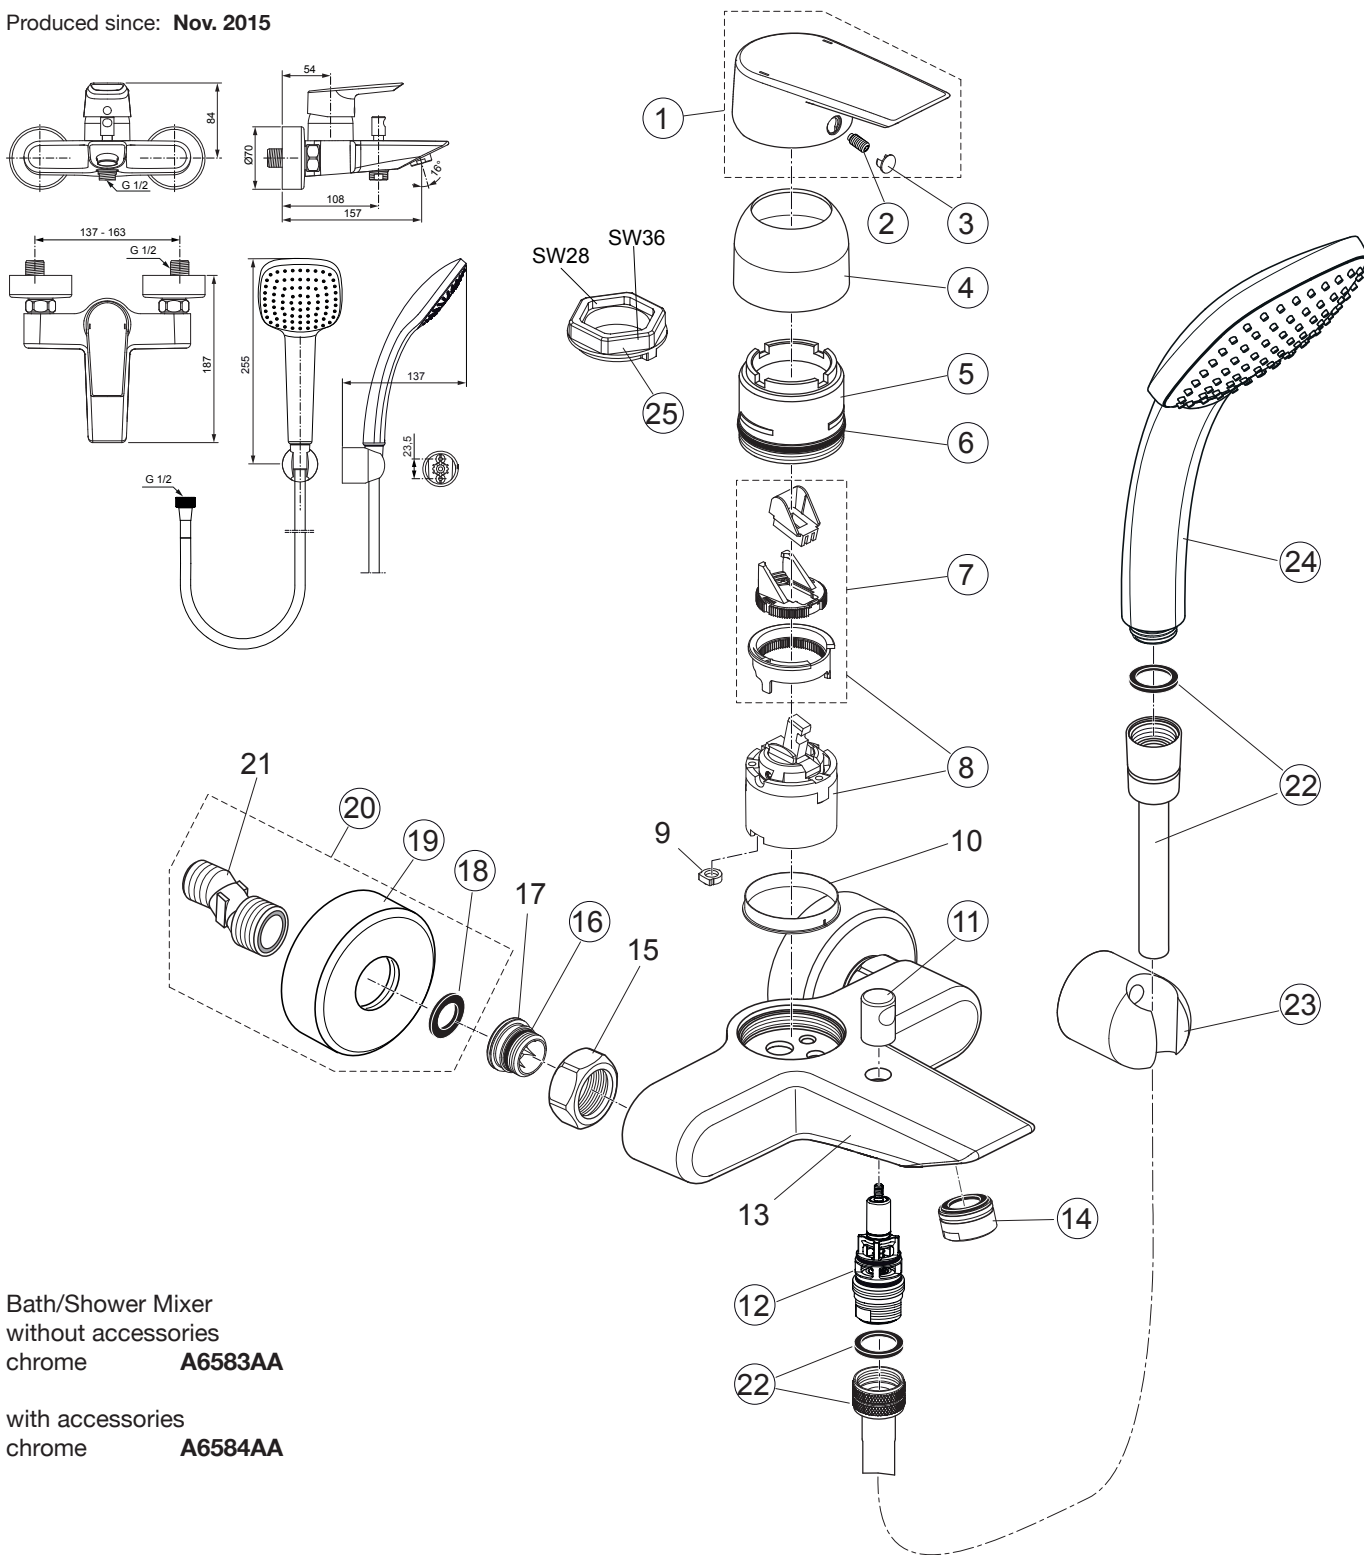

Produced since: **Nov. 2015**

Bath/Shower Mixer
without accessories
chrome **A6583AA**

with accessories
chrome **A6584AA**

| Pos. | Description | Part-Number | Qty. | Pos. | Description | Part-Number | Qty. |
|------|----------------------------|---------------------|-------|------|---------------------------|---------------------|-------|
| 1 | Lever cpl. with Logo ISI | A 861 019 AA | 1 Set | 14 | Aerator | A 963 181 NU | 1 pcs |
| 2 | Thread pin M5x10 DIN915 | A 963 309 NU | 1 pcs | 15 | Coupling nut G3/4 | | |
| 3 | Handle cap | B 960 473 AA | 1 pcs | 16 | O - ring Ø 15,6 x 1,78 | A 961 182 NU | 1 pcs |
| 4 | Cap + Pos. 25 | B 960 779 AA | 1 Set | 17 | Seat M19x1,5 left thread | | |
| 5 | Thread ring + Pos. 25, 10 | B 960 780 NU | 1 Set | 18 | Fibre / Filter Ø24x15x2,4 | A 963 909 NU | 2 pcs |
| 6 | O - ring Ø 41 x 1,78 | A 961 863 NU | 1 pcs | 19 | Escutcheon | B 960 242 AA | 1 pcs |
| 7 | ECO-function / Hot limiter | A 963 314 NU | 1 Set | 20 | S-Connector complete | A 961 073 AA | 2 pcs |
| 8 | Cartridge Ø40 + Pos.25 | B 960 775 NU | 1 Set | 21 | S-Connector | | |
| 9 | Pin | | | 22 | Schower hose 1500mm | F 960 697 AA | 1 pcs |
| 10 | Support ring | | | 23 | Wall bracket | B 960 096 AA | 1 pcs |
| 11 | Pullknop | B 960 486 AA | 1 pcs | 24 | Hand shower Ø100mm-1F | B 0002 AA | 1 pcs |
| 12 | Diverter | B 960 167 AA | 1 pcs | 25 | Key for pos. 5 | B 960 650 NU | 1 pcs |
| 13 | Body | | | | | | |