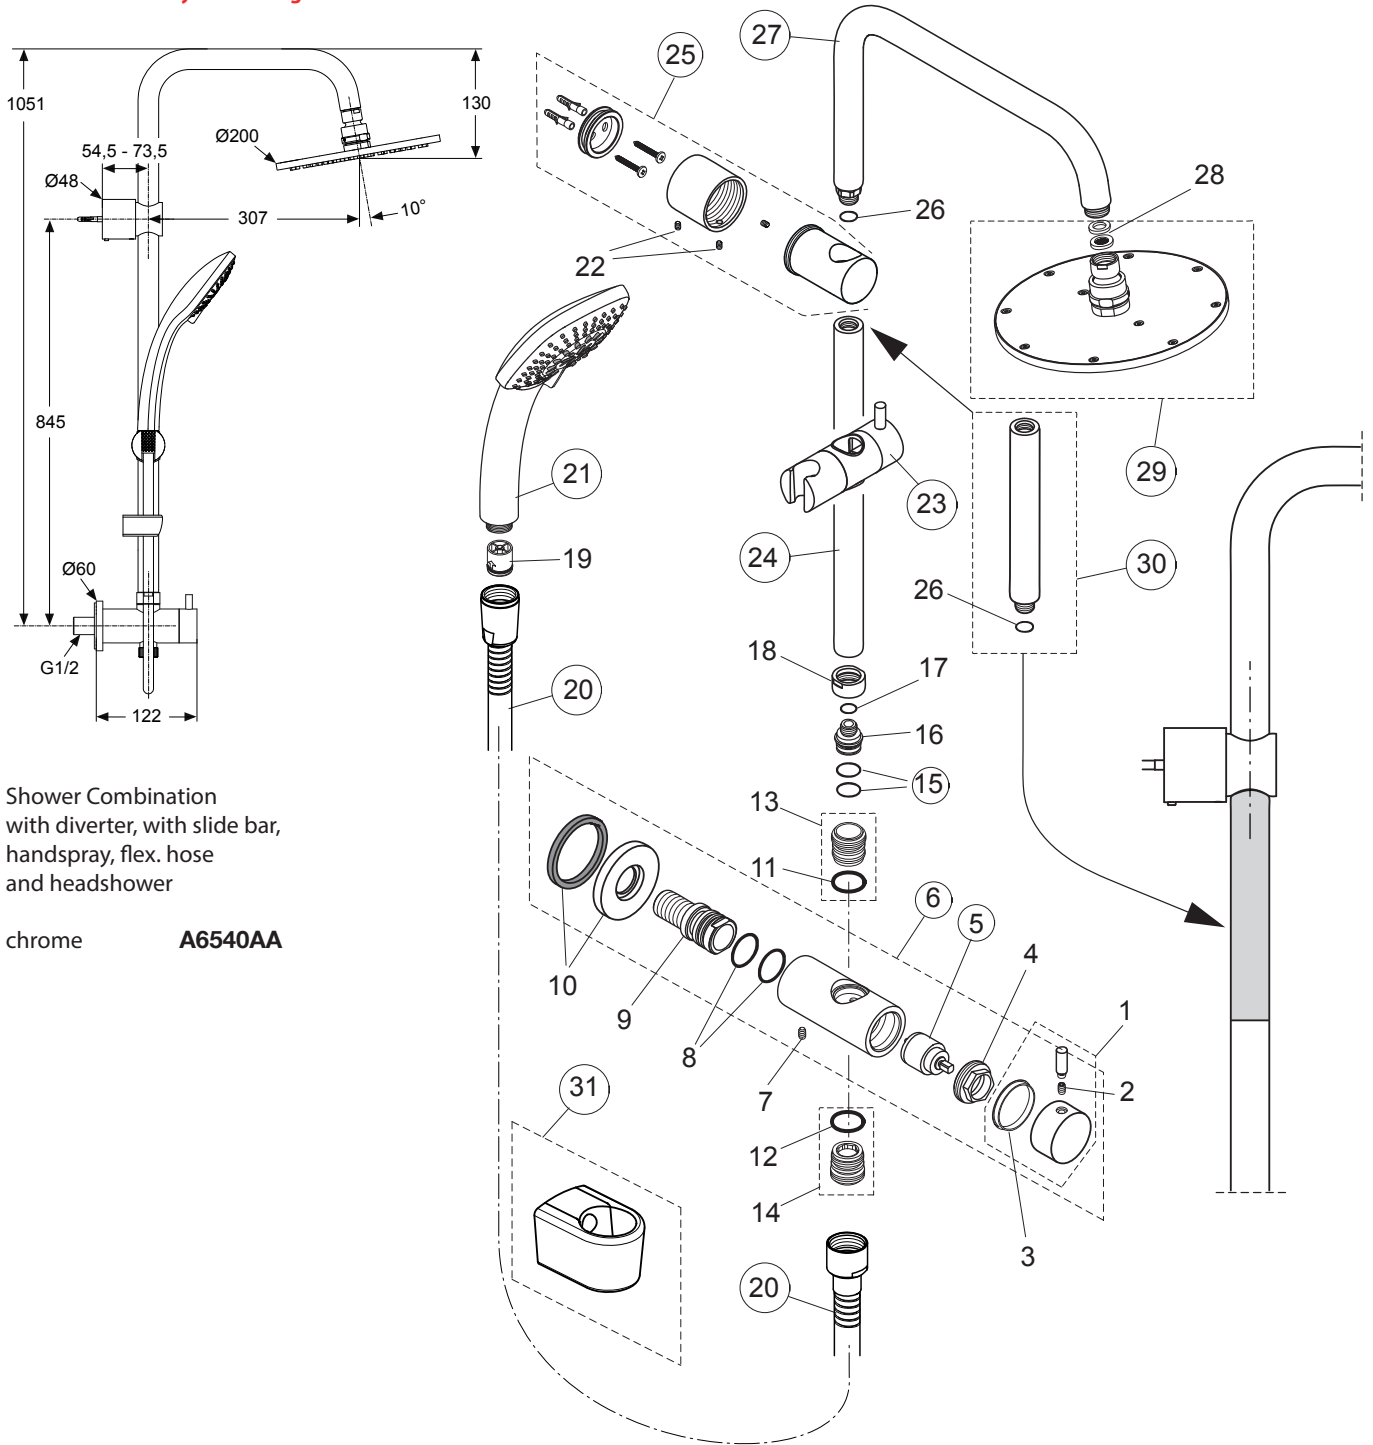

Produced from: **May 2015 - Aug. 2017**

Shower Combination
with diverter, with slide bar,
handspray, flex. hose
and headshower

chrome **A6540AA**

Pos.	Description	Part-Number	Qty.	Pos.	Description	Part-Number	Qty.
1	Handle f. diverter			17	O - ring		
2	Thread pin			18	Pipe adapter		
3	Glide ring / spacer			19	Flow limiter 8ltr/min DW15		
4	Clamping nut			20	Flex. hose G1/2 - 1750mm	A 4109 AA	1 pcs
5	Cartridge (diverter)	A 860 971 NU	1 pcs	21	Handspray 3Func. Ø100	B 9403 AA	1 pcs
6	Wall connector cpl.	A 860 808 AA	1 Set	22	Thread pin - set		
7	Thread pin			23	Slider & holder f. handshr.	A 861 117 AA	1 Set
8	O - ring set			24	Shower bar	F 961 145 AA	1 pcs
9	Water connector			25	Wall fixation complete	A 860 806 AA	1 Set
10	Escutcheon			26	O - ring		
11	O - ring			27	Pipe (bend)	F 961 146 AA	1 pcs
12	O - ring			28	washer set		
13	Nipple outlet headspray			29	Headshower cpl. Ø200mm	B 9442 AA	1 pcs
14	Nipple outlet handspray			30	Extension kit 150mm long	A 860 873 AA	1 pcs
15	O - ring Ø 18 x 2	A 962 869 NU	2 pcs	31	Shower hose bracket	B 1364 AA	1 Set
16	Connector nipple