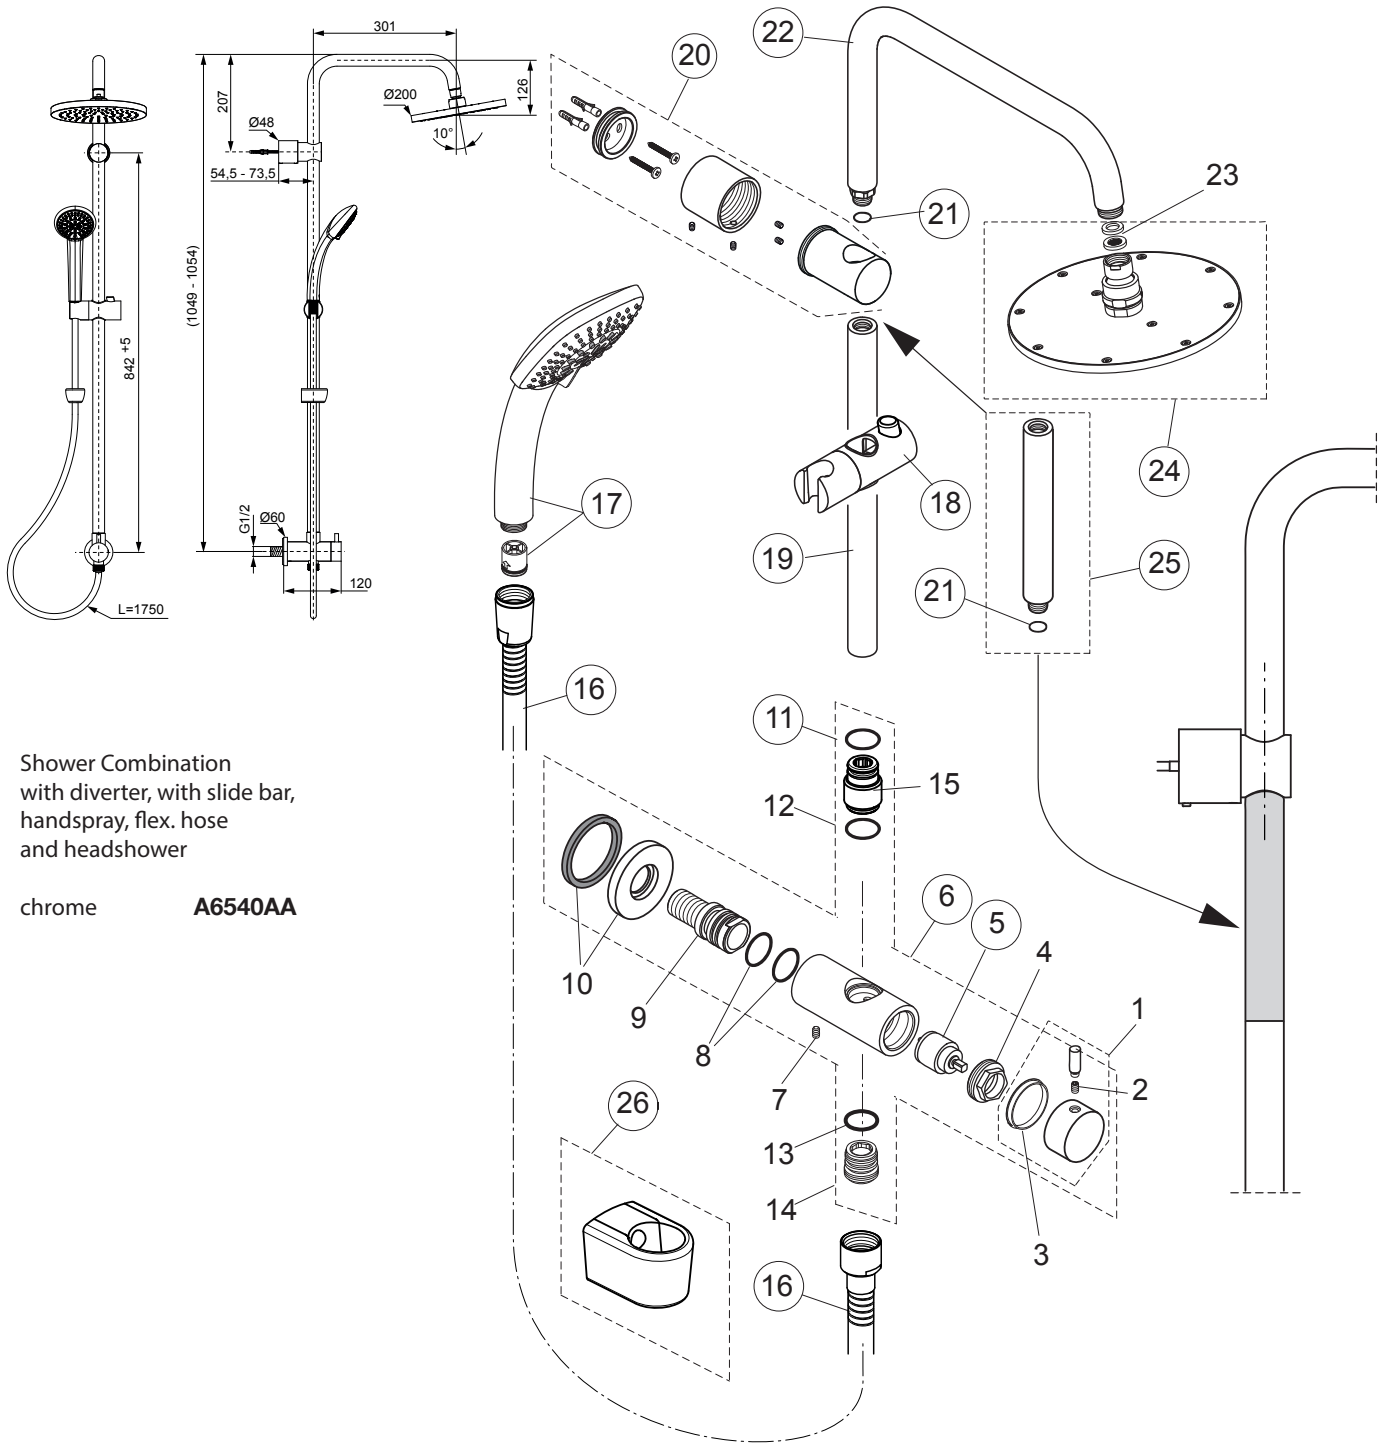

Produced from: **Sep. 2017**

Shower Combination  
with diverter, with slide bar,  
handspray, flex. hose  
and headshower

chrome **A6540AA**

Pos.	Description	Part-Number	Qty.	Pos.	Description	Part-Number	Qty.
1	Handle f. diverter			15	Nipple outlet headspray		
2	Thread pin			16	Flex. hose G1/2 - 1750mm	<b>A 4109 AA</b>	1 pcs
3	Glide ring / spacer			17	Handspray 3F. Ø100 8L/min	<b>B 9403 AA</b>	1 pcs
4	Clamping nut			18	Slider & holder f. handshr.	<b>A 860 807 AA</b>	1 Set
5	Cartridge (diverter)	<b>A 860 971 NU</b>	1 pcs	19	Shower bar	<b>A 861 143 AA</b>	1 pcs
6	Wall connector cpl.	<b>A 861 221 AA</b>	1 Set	20	Wall fixation complete	<b>A 860 806 AA</b>	1 Set
7	Thread pin			21	O - ring	<b>A 961 332 NU</b>	2 pcs
8	O - ring set			22	Pipe ( bend )	<b>F 961 146 AA</b>	1 pcs
9	Water connector			23	washer set		
10	Escutcheon			24	Headshower cpl. Ø200mm	<b>B 9442 AA</b>	1 pcs
11	O - ring Ø 18 x 2	<b>A 962 869 NU</b>	2 pcs	25	Extension kit 150mm long	<b>A 860 873 AA</b>	1 pcs
12	O - ring			26	Shower hose bracket	<b>B 1364 AA</b>	1 Set
13	O - ring						
14	Nipple outlet handspray						