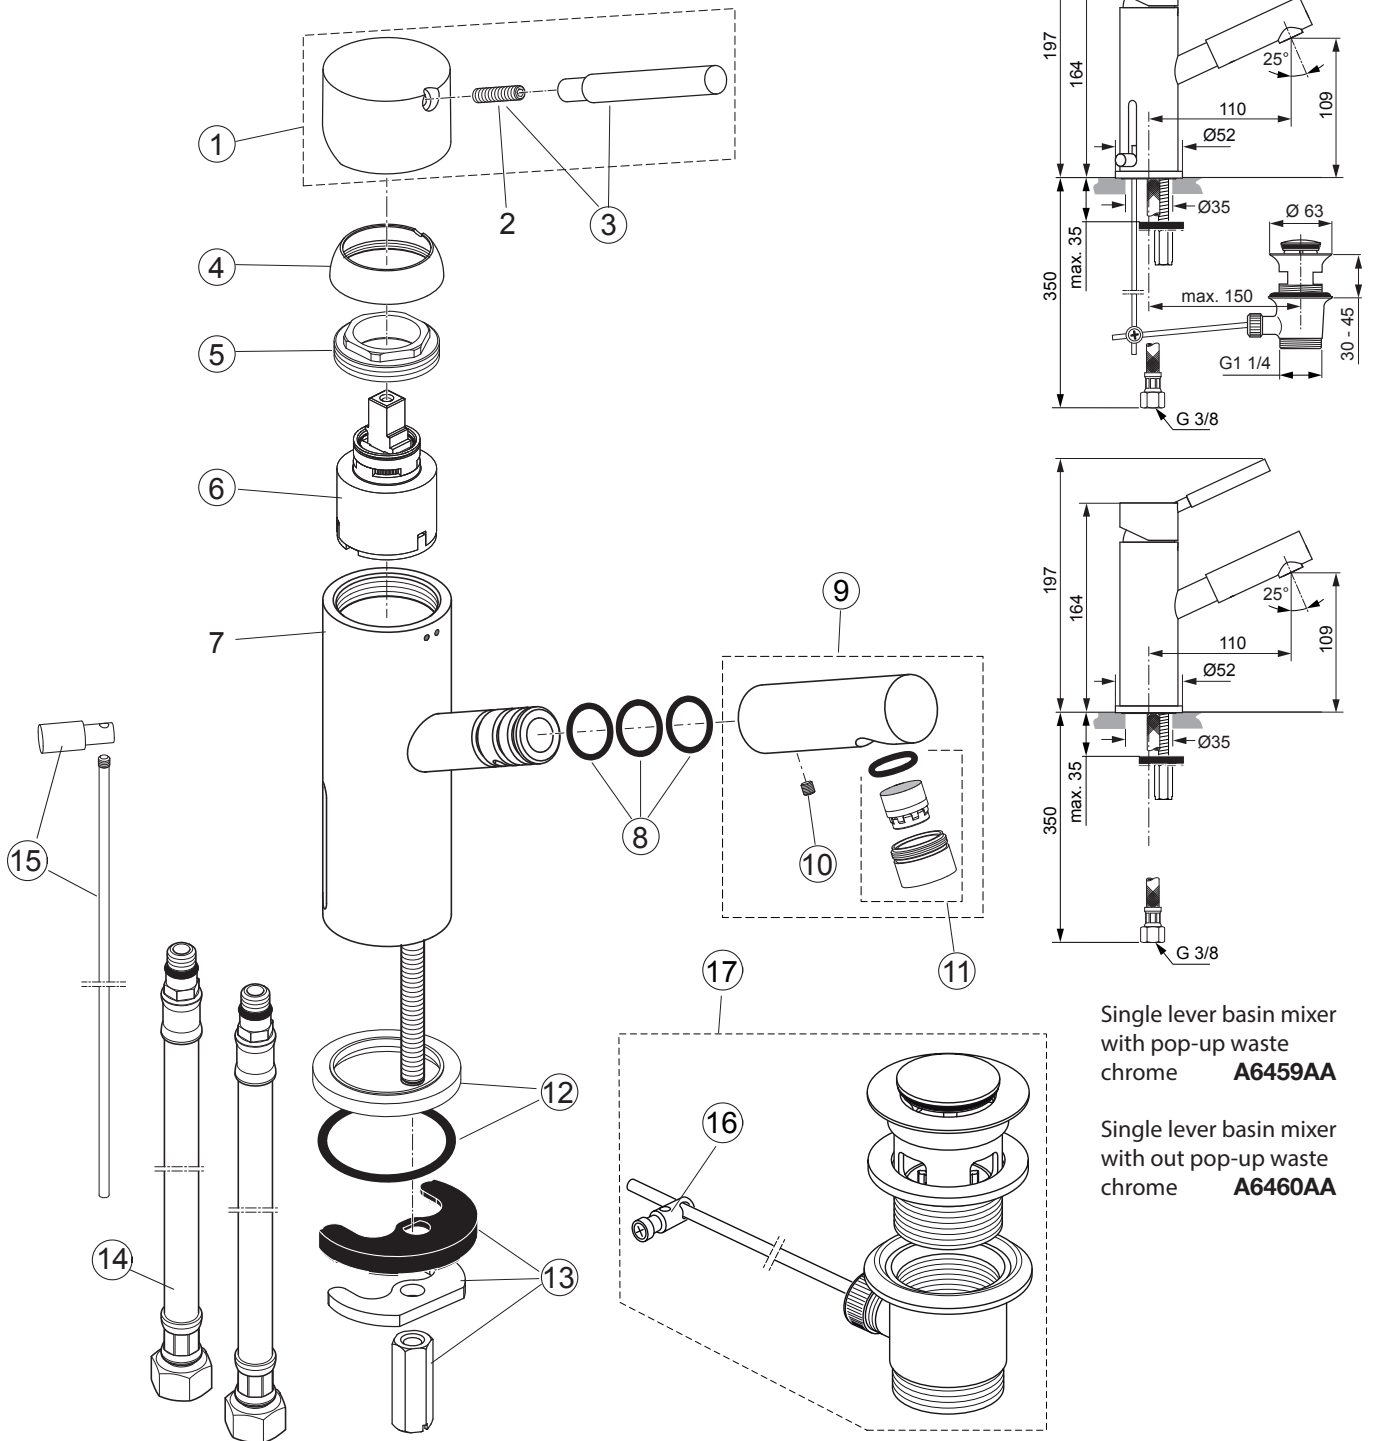

Produced: from Aug. 2015 to May 2016

Single lever basin mixer with pop-up waste chrome **A6459AA**

Single lever basin mixer with out pop-up waste chrome **A6460AA**

Pos.	Description	Part-Number	Qty.	Pos.	Description	Part-Number	Qty.
1	Handle cpl. w. Logo Sottini	A 860 995 AA	1 Set	11	Aerator cpl. 5 l/min	A 860 996 AA	1 pcs
2	Thread pin M5 x 25 Din 914			12	Escutcheon + washer	F 960 173 NU*	1 Set
3	Pin for handle + pos. 2	F 960 005 AA	1 Set	13	Fixation kit	A 963 454 NU*	1 Set
4	Cap	F 960 111 AA	1 pcs	14	Flex. hose G3/8 - M10x1	A 963 305 NU	1 pcs
5	Clamping nut M37 x 1	F 960 112 NU	1 pcs	15	Knob with rod	F 960 191 AA	1 Set
6	Cartridge cpl. K-35A	A 960 567 NU	1 pcs	16	Bracket	A 961 172 NU	1 pcs
7	Body			17	Pop-up waste complete	A 961 230 AA	1 Set
8	O-ring Ø 15,3 x 2,4	F 960 011 NU	10 pcs				
9	Spout complete	F 960 221 AA	1 pcs				
10	Thread pin M4x4 DIN 913	F 960 729 NU	1 pcs				

*Universal set (not all parts needed)