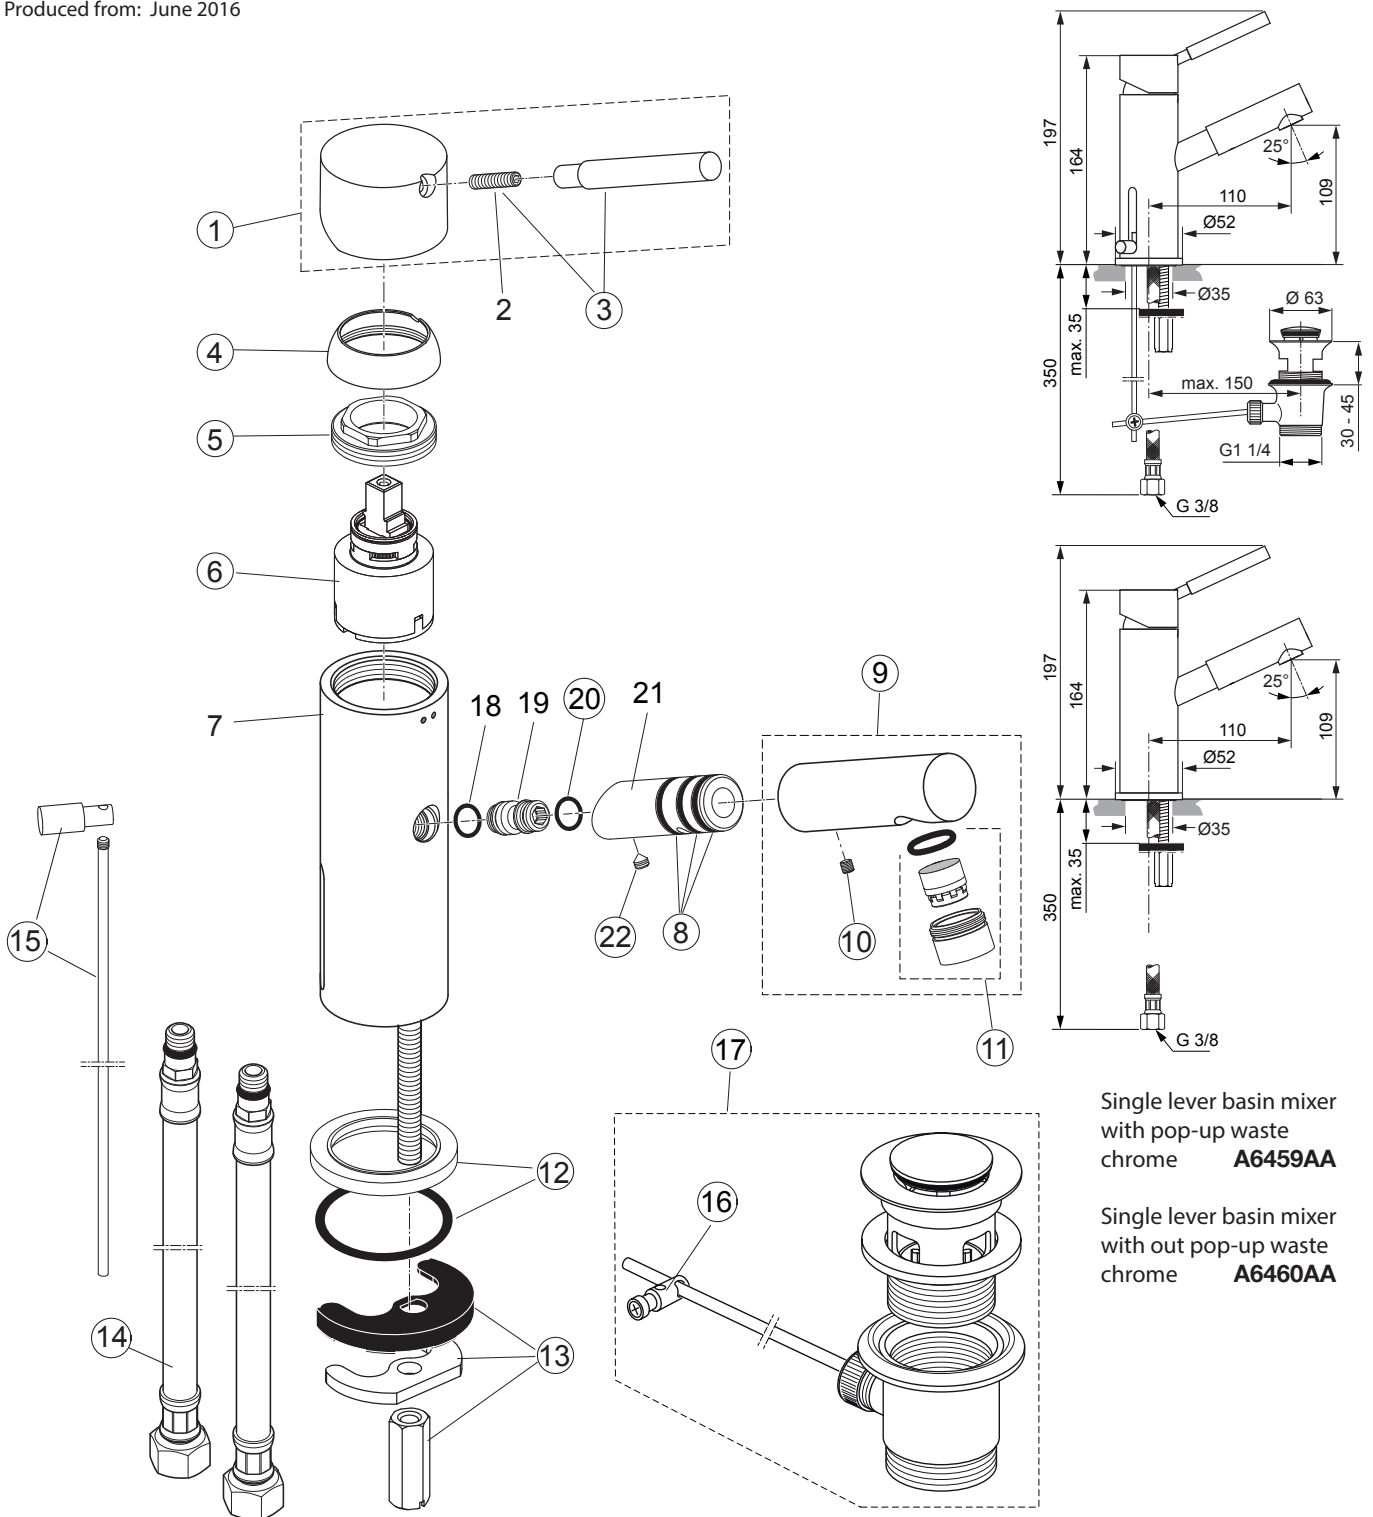

\*Universal set (not all parts needed)

Produced from: June 2016

Single lever basin mixer with pop-up waste chrome **A6459AA**

Single lever basin mixer with out pop-up waste chrome **A6460AA**

Pos.	Description	Part-Number	Qty.	Pos.	Description	Part-Number	Qty.
1	Handle cpl. w. Logo Sottini	<b>A 860 995 AA</b>	1 Set	13	Fixation kit	<b>A 963 454 NU*</b>	1 Set
2	Thread pin M5 x 25 Din 914			14	Flex. hose G3/8 - M10x1	<b>A 963 305 NU</b>	1 pcs
3	Pin for handle + pos. 2	<b>F 960 005 AA</b>	1 Set	15	Knob with rod	<b>F 960 191 AA</b>	1 Set
4	Cap	<b>F 960 111 AA</b>	1 pcs	16	Bracket	<b>A 961 172 NU</b>	1 pcs
5	Clamping nut M37 x 1	<b>F 960 112 NU</b>	1 pcs	17	Pop-up waste complete	<b>A 961 230 AA</b>	1 Set
6	Cartridge cpl. K-35A	<b>A 960 567 NU</b>	1 pcs	18	O-Ring Ø 9,1 x1,6		
7	Body			19	Connection nipple		
8	O-ring Ø 15,3 x 2,4	<b>F 960 011 NU</b>	10 pcs	20	O-Ring Ø 8,1 x1,6	<b>A 961 003 NU</b>	3 pcs
9	Spout complete	<b>F 960 221 AA</b>	1 pcs	21	Nipple for spout		
10	Thread pin M4x4 DIN 913	<b>F 960 729 NU</b>	1 pcs	22	Srew pin M5x5 Din 914	<b>A 960 729 NU</b>	1 pcs
11	Aerator cpl. 5 l/min	<b>A 860 996 AA</b>	1 pcs				
12	Escutcheon + washer	<b>F 960 173 NU*</b>	1 Set				