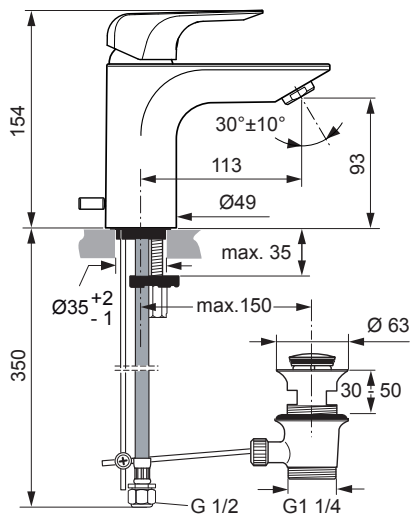

Produced since: **Aug. 2014**

SL basin mixer flex. hose
with aerator 5l/min
with pop-up waste
chrome

A6295AA

SL basin mixer flex. hose
with aerator 5l/min
without pop-up waste
chrome

A6296AA

Replace **XX** with the appropriate finish code
chrome = AA,

Example spare part order:
F 960 874 AA in chrome

Pos.	Description	Part-Number	Qty.	Pos.	Description	Part-Number	Qty.
1	Lever compl. with Logo ISI	F 960 983 XX	1 pcs	12	O-ring Ø 10 x 2	A 963 495 NU	2 pcs
2	Thread pin M5x6 DIN914	A 860 603 NU	1 pcs	13	Adapter flex. hose		
3	Handle cap	B 960 473 XX	1 pcs	14	Body		
4	Handle adapter	A 963 372 NU	1 pcs	15	Aerator M24x1 - 5ltr/min	F 960 876 XX	1 pcs
5	Cover cap	F 960 874 XX	1 pcs	15a	Aerator M24x1 - dripless	A 963 681 XX	1 pcs
6	O - Ring Ø 28,3 x 1,78	A 961 667 NU	2 pcs	16	Bolt M8x63		
7	Thread ring M43x1,5			17	Fixation kit	B 960 432 NU	1 Set
8	O - Ring Ø 35 x 3,2	A 962 715 NU	1 pcs	18	Lift rod complete + pos.20	A 962 341 XX	1 pcs
9	Cartridge Multiport +pos.4	A 962 716 NU	1 pcs	19	Flex. hose M10x1-G1/2-330	A 960 485 NU	1 pcs
9a	Sleeve for MP-Cartridge			20	Bracket	A 961 172 NU	1 pcs
10	Manifold			21	Pop-up waste complete	B 960 853 XX	1 pcs
11	O - Ring Ø 34,65 x 1,78	A 962 848 NU	2 pcs				