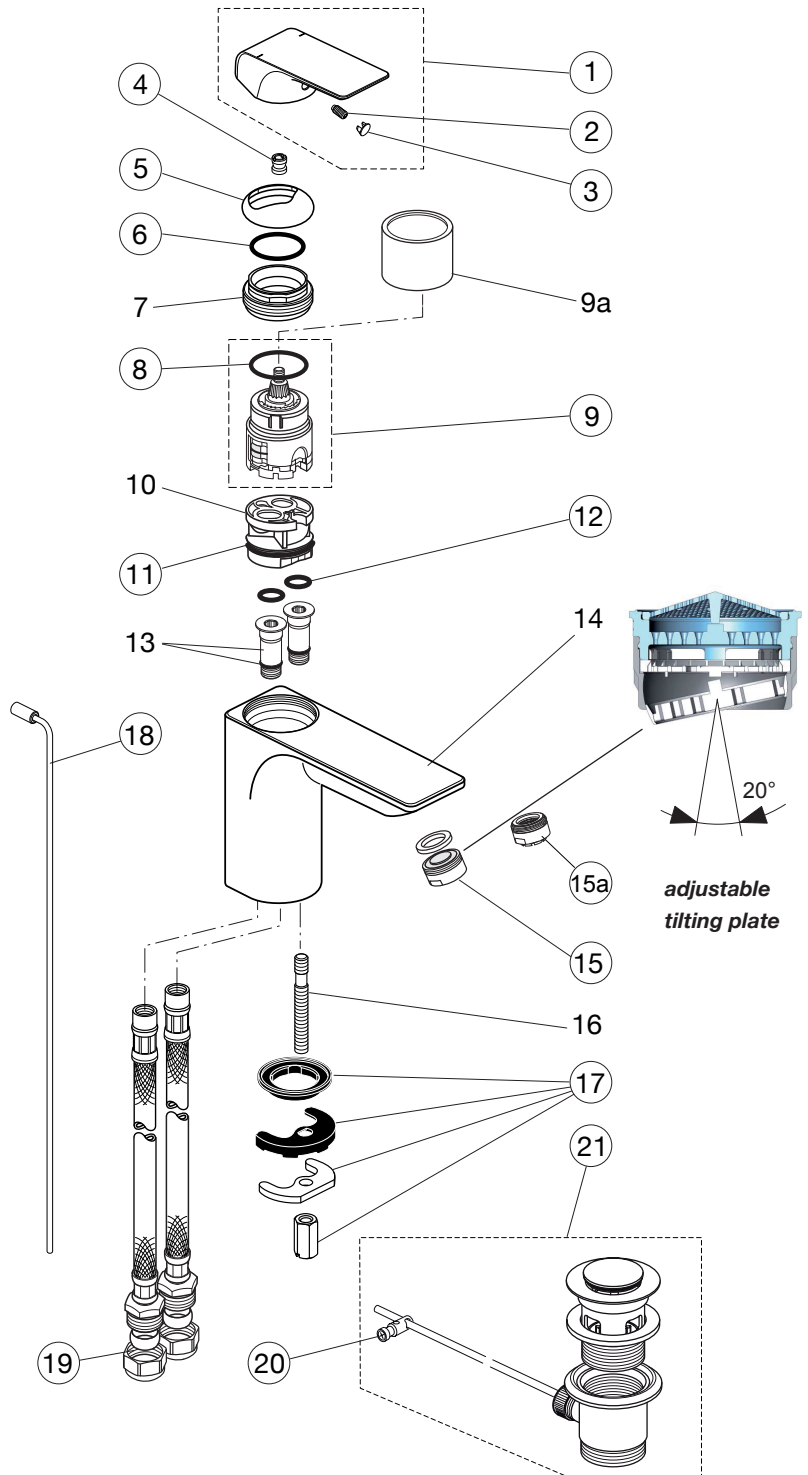

Produced since: **Aug. 2014**

SL basin mixer flex. hose
with aerator 5l/min
with pop-up waste
chrome

A6295AA

SL basin mixer flex. hose
with aerator 5l/min
without pop-up waste
chrome

A6296AA

Replace **XX** with the appropriate finish code
chrome = AA,

Example spare part order:
F 960 874 AA in chrome

Pos.	Description	Part-Number	Qty.	Pos.	Description	Part-Number	Qty.
1	Lever compl. with Logo ISI	F 960 983 XX	1 pcs	12	O-ring Ø 10 x 2	A 963 495 NU	2 pcs
2	Thread pin M5x6 DIN914	A 860 603 NU	1 pcs	13	Adapter flex. hose		
3	Handle cap	B 960 473 XX	1 pcs	14	Body		
4	Handle adapter	A 963 372 NU	1 pcs	15	Aerator M24x1 - 5ltr/min	F 960 876 XX	1 pcs
5	Cover cap	F 960 874 XX	1 pcs	15a	Aerator M24x1 - dripless	A 963 681 XX	1 pcs
6	O - Ring Ø 28,3 x 1,78	A 961 667 NU	2 pcs	16	Bolt M8x63		
7	Thread ring M43x1,5			17	Fixation kit	B 960 432 NU	1 Set
8	O - Ring Ø 35 x 3,2	A 962 715 NU	1 pcs	18	Lift rod complete + pos.20	A 962 341 XX	1 pcs
9	Cartridge Multiport +pos.4	A 962 716 NU	1 pcs	19	Flex. hose M10x1-G1/2-330	A 960 485 NU	1 pcs
9a	Sleeve for MP-Cartridge			20	Bracket	A 961 172 NU	1 pcs
10	Manifold			21	Pop-up waste complete	B 960 853 XX	1 pcs
11	O - Ring Ø 34,65 x 1,78	A 962 848 NU	2 pcs				