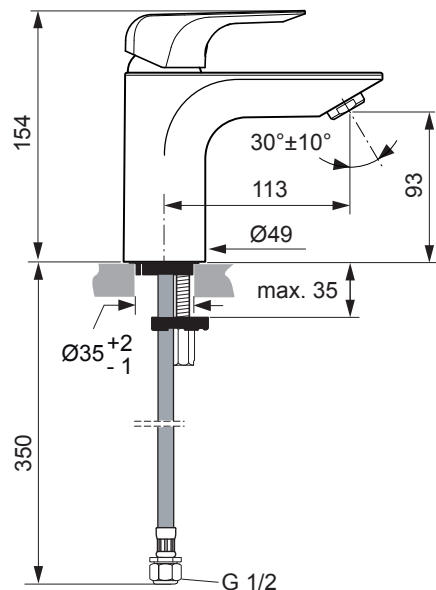

Produced since: **Aug. 2014**

SL basin mixer flex. hose
with aerator 5l/min
with pop-up waste
chrome

A6295AA

SL basin mixer flex. hose
with aerator 5l/min
without pop-up waste
chrome

A6296AA

Replace **XX** with the appropriate finish code
chrome = AA,

Example spare part order:
F 960 874 AA in chrome

Pos.	Description	Part-Number	Qty.	Pos.	Description	Part-Number	Qty.
1	Lever compl. with Logo ISI	F 960 983 XX	1 pcs	12	O-ring Ø 10 x 2	A 963 495 NU	2 pcs
2	Thread pin M5x6 DIN914	A 860 603 NU	1 pcs	13	Adapter flex. hose		
3	Handle cap	B 960 473 XX	1 pcs	14	Body		
4	Handle adapter	A 963 372 NU	1 pcs	15	Aerator M24x1 - 5ltr/min	F 960 876 XX	1 pcs
5	Cover cap	F 960 874 XX	1 pcs	15a	Aerator M24x1 - dripless	A 963 681 XX	1 pcs
6	O - Ring Ø 28,3 x 1,78	A 961 667 NU	2 pcs	16	Bolt M8x63		
7	Thread ring M43x1,5			17	Fixation kit	B 960 432 NU	1 Set
8	O - Ring Ø 35 x 3,2	A 962 715 NU	1 pcs	18	Lift rod complete + pos.20	A 962 341 XX	1 pcs
9	Cartridge Multiport +pos.4	A 962 716 NU	1 pcs	19	Flex. hose M10x1-G1/2-330	A 960 485 NU	1 pcs
9a	Sleeve for MP-Cartridge			20	Bracket	A 961 172 NU	1 pcs
10	Manifold			21	Pop-up waste complete	B 960 853 XX	1 pcs
11	O - Ring Ø 34,65 x 1,78	A 962 848 NU	2 pcs				