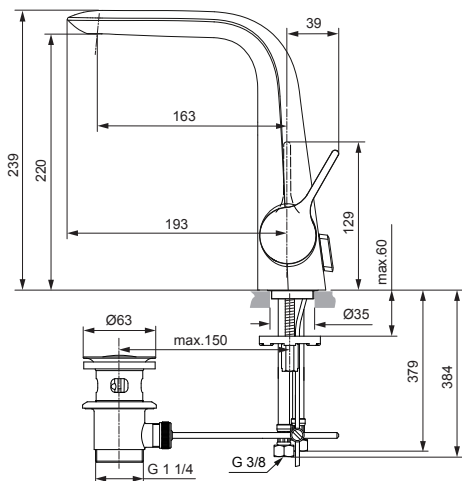

Melange A6041.. A6042..

Produced from: April 2013

Single lever High Spout basin mixer
with flex. hose
with Pop-up waste
chrome **A6041AA**

without Pop-up waste
chrome **A6042AA**

Pos.	Description	Part-Number	Qty.	Pos.	Description	Part-Number	Qty.
1	Lever cpl. with Logo IS	A 962 040 AA	1 pcs	16	Stream regulator M21,5x1 with key	A 962 043 NU	1 pcs
2	Thread pin M5x5 DIN916	A 962 041 NU	1 pcs	17	Stud M8 x 92		
3	Rubber button			18	Fixation-set	A 960 001 NU	1 pcs
4	Cartr. Cover (Cap) + Pos.5	A 962 042 AA	1 pcs	19	Pull Knob with rod	A 962 044 AA	1 pcs
5	O - Ring Ø 28,3 x 1,78	A 961 667 NU	2 pcs	20	Flex. hose M8x1 / G3/8	A 962 370 NU	1 pcs
6	Clamping nut M43 x 1,5			21	Bracket	A 963 404 NU	1 pcs
7	Cartridge compl. K-35A	A 860 114 NU	1 pcs				
8	O - Ring Ø 34,65 x 1,78	A 962 848 NU	2 pcs	22	Pop-up waste complete	A 961 230 AA	1 pcs
9	O - Ring Ø 31,47 x 1,78	A 963 154 NU	1 pcs				
10	Plastic insert			23	Aerator complete M18x1	B 964 902 AA	1 pcs
11	O - Ring Ø 9,25 x 1,78	A 963 395 NU	2 pcs		Aerator key - Universal set for Pos. 16 and other	A 960 196 NU	1 pcs
12	O - Ring Ø 2,89 x 1,78						
13	Manifold						
14	Thread pin M5x10 DIN915	A 963 309 NU	1 pcs				
15	Body (Lavy)						