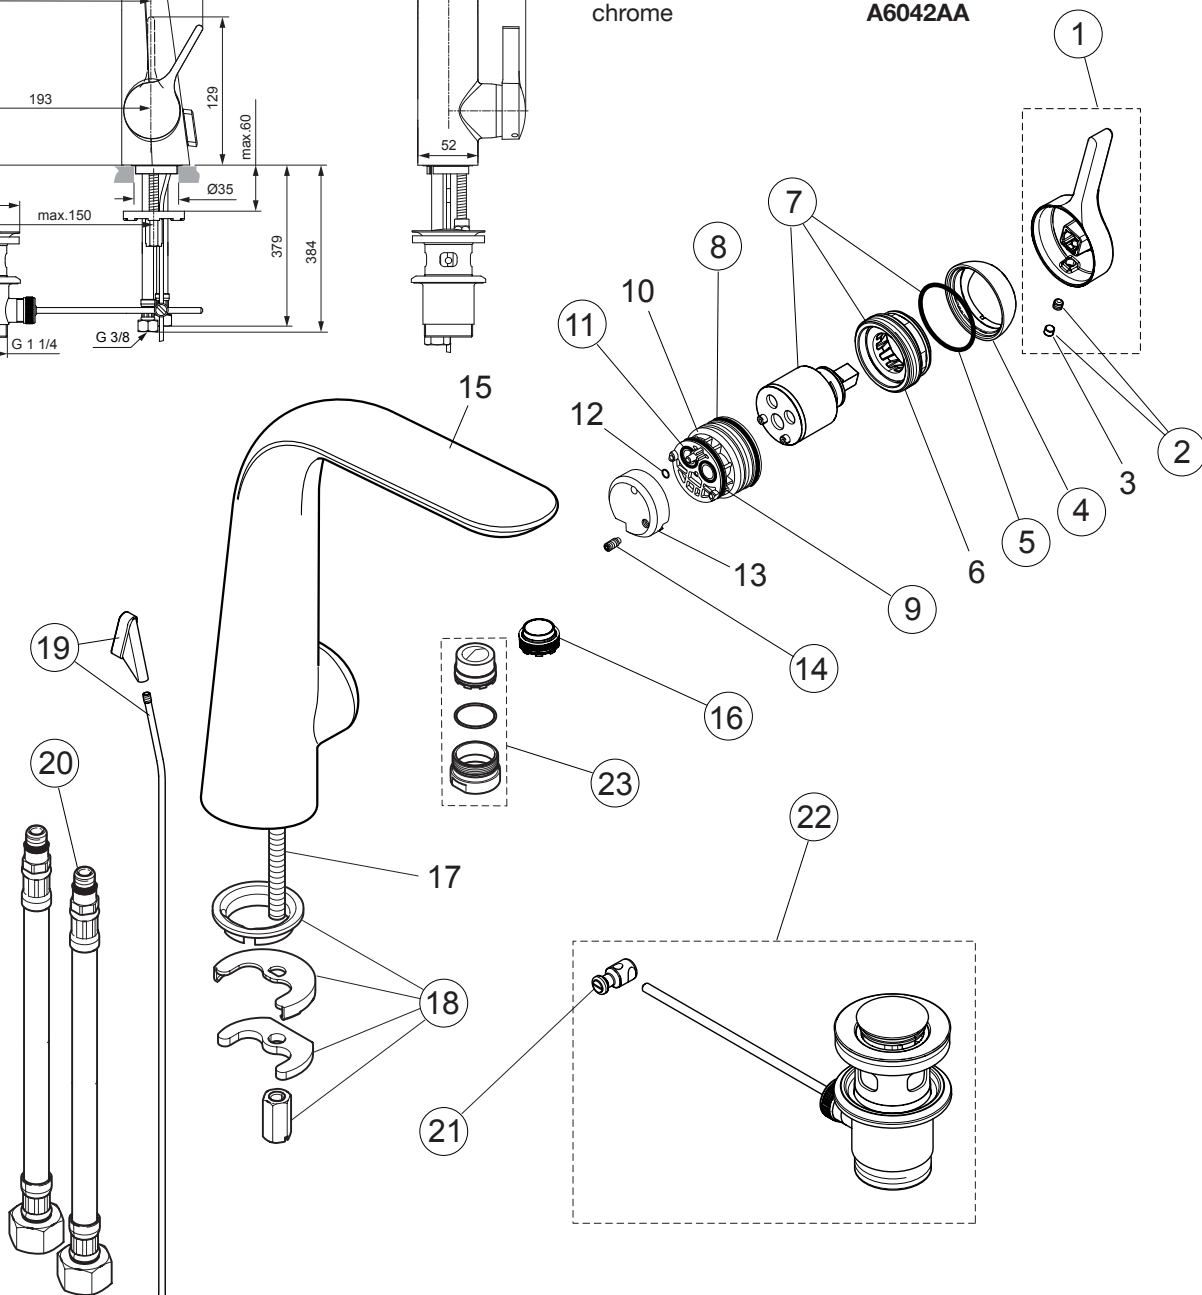

Melange A6041.. A6042..

Produced from: April 2013

Single lever High Spout basin mixer
with flex. hose
with Pop-up waste
chrome **A6041AA**

without Pop-up waste
chrome **A6042AA**

Pos.	Description	Part-Number	Qty.	Pos.	Description	Part-Number	Qty.
1	Lever cpl. with Logo IS	A 962 040 AA	1 pcs	16	Stream regulator M21,5x1 with key	A 962 043 NU	1 pcs
2	Thread pin M5x5 DIN916	A 962 041 NU	1 pcs	17	Stud M8 x 92		
3	Rubber button			18	Fixation-set	A 960 001 NU	1 pcs
4	Cartr. Cover (Cap) + Pos.5	A 962 042 AA	1 pcs	19	Pull Knob with rod	A 962 044 AA	1 pcs
5	O - Ring Ø 28,3 x 1,78	A 961 667 NU	2 pcs	20	Flex. hose M8x1 / G3/8	A 962 370 NU	1 pcs
6	Clamping nut M43 x 1,5			21	Bracket	A 963 404 NU	1 pcs
7	Cartridge compl. K-35A	A 860 114 NU	1 pcs				
8	O - Ring Ø 34,65 x 1,78	A 962 848 NU	2 pcs	22	Pop-up waste complete	A 961 230 AA	1 pcs
9	O - Ring Ø 31,47 x 1,78	A 963 154 NU	1 pcs				
10	Plastic insert			23	Aerator complete M18x1	B 964 902 AA	1 pcs
11	O - Ring Ø 9,25 x 1,78	A 963 395 NU	2 pcs		Aerator key - Universal set for Pos. 16 and other	A 960 196 NU	1 pcs
12	O - Ring Ø 2,89 x 1,78						
13	Manifold						
14	Thread pin M5x10 DIN915	A 963 309 NU	1 pcs				
15	Body (Lavy)						