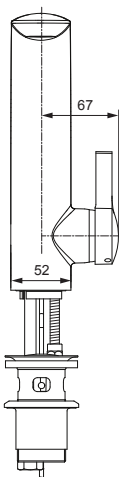

Melange A6041.. A6042..

Produced from: April 2013

Single lever High Spout basin mixer
with flex. hose
with Pop-up waste
chrome **A6041AA**

without Pop-up waste
chrome **A6042AA**

Pos.	Description	Part-Number	Qty.	Pos.	Description	Part-Number	Qty.
1	Lever cpl. with Logo IS	A 962 040 AA	1 pcs	16	Stream regulator M21,5x1 with key	A 962 043 NU	1 pcs
2	Thread pin M5x5 DIN916	A 962 041 NU	1 pcs	17	Stud M8 x 92		
3	Rubber button			18	Fixation-set	A 960 001 NU	1 pcs
4	Cartr. Cover (Cap) + Pos.5	A 962 042 AA	1 pcs	19	Pull Knob with rod	A 962 044 AA	1 pcs
5	O - Ring Ø 28,3 x 1,78	A 961 667 NU	2 pcs	20	Flex. hose M8x1 / G3/8	A 962 370 NU	1 pcs
6	Clamping nut M43 x 1,5			21	Bracket	A 963 404 NU	1 pcs
7	Cartridge compl. K-35A	A 860 114 NU	1 pcs				
8	O - Ring Ø 34,65 x 1,78	A 962 848 NU	2 pcs	22	Pop-up waste complete	A 961 230 AA	1 pcs
9	O - Ring Ø 31,47 x 1,78	A 963 154 NU	1 pcs				
10	Plastic insert			23	Aerator complete M18x1	B 964 902 AA	1 pcs
11	O - Ring Ø 9,25 x 1,78	A 963 395 NU	2 pcs		Aerator key - Universal set for Pos. 16 and other	A 960 196 NU	1 pcs
12	O - Ring Ø 2,89 x 1,78						
13	Manifold						
14	Thread pin M5x10 DIN915	A 963 309 NU	1 pcs				
15	Body (Lavy)						