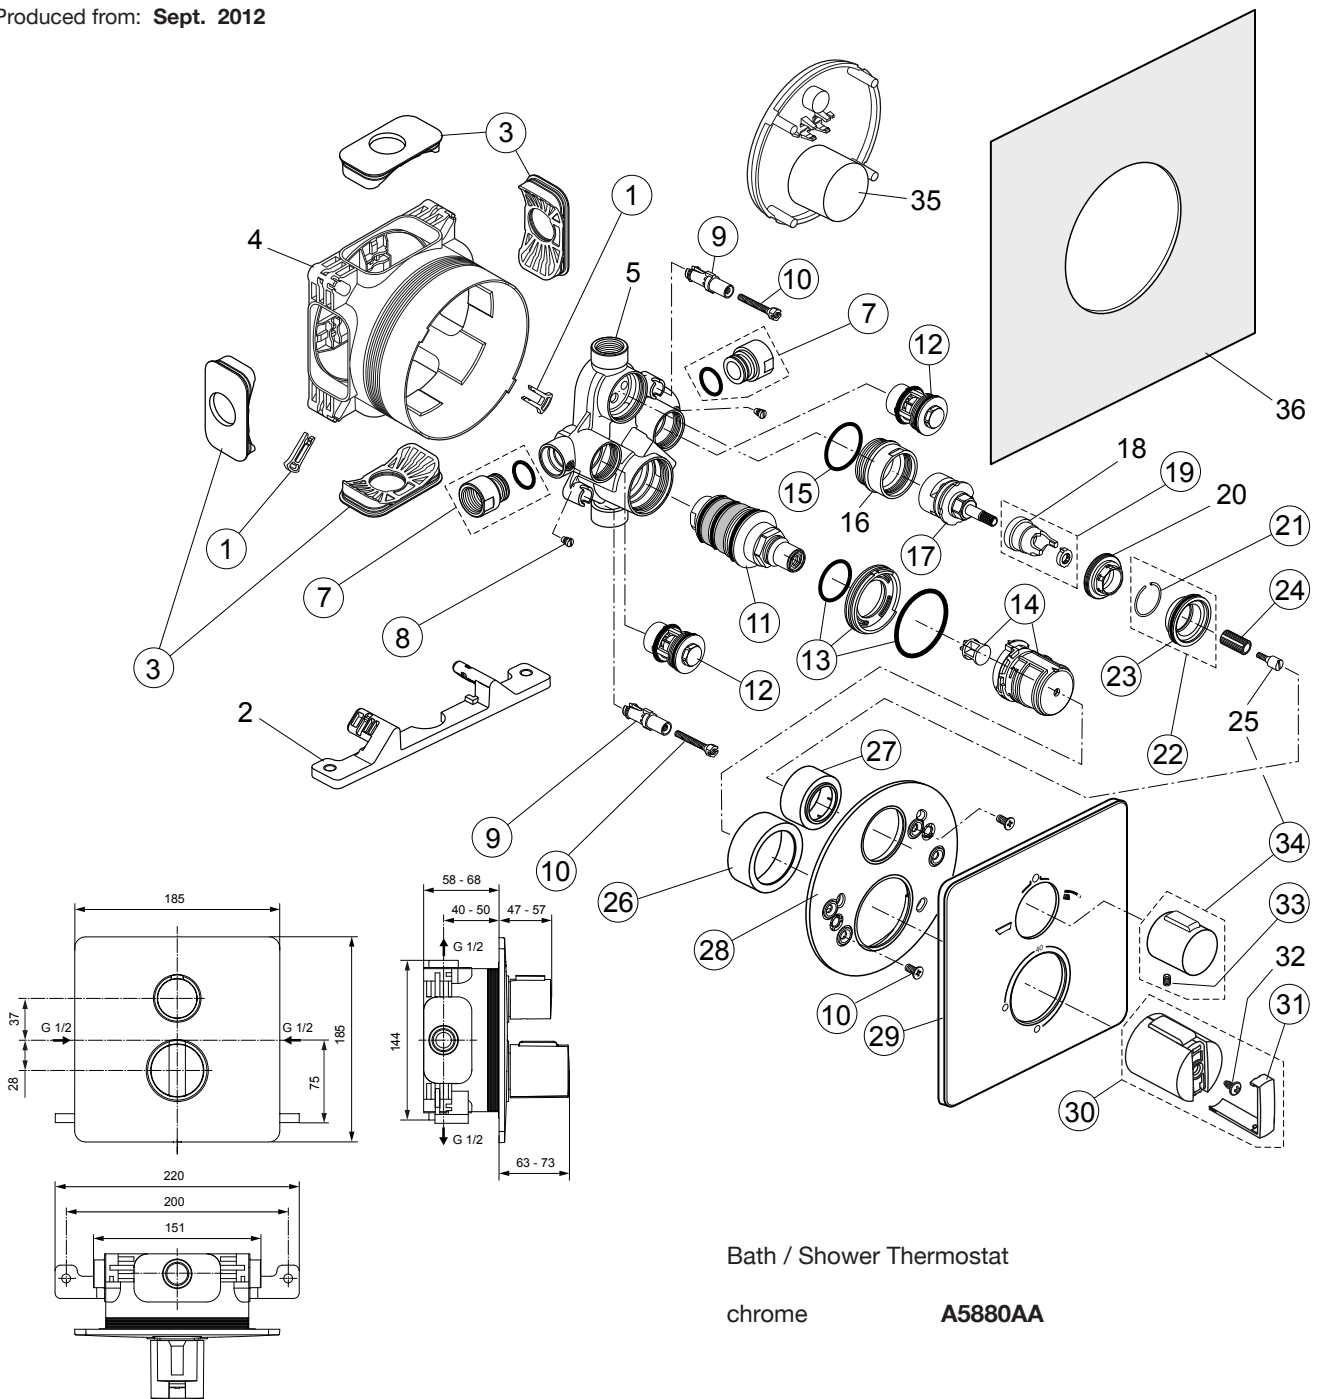

# Easy-Box Slim A5880..

Produced from: Sept. 2012

Bath / Shower Thermostat

chrome

**A5880AA**

Pos.	Description	Part-Number	Qty.	Pos.	Description	Part-Number	Qty.
1	Adjustment lock	<b>A 963 131 NU*</b>	1 Set	20	Clamping nut M36 x 1		
2	Fixation Built-in Box			21	Snap ring	<b>A 962 368 NU</b>	1 pcs
3	Side sealing	<b>A 963 132 NU</b>	1 Set	22	Holder f. escutcheon Vol.	<b>F 960 909 NU</b>	1 Set
4	Built-in box			23	O - ring Ø 34 x 2	<b>A 960 183 NU</b>	2 pcs
5	Body Thermostat with Volume control			24	Handle insert	<b>A 963 196 NU</b>	2 pcs
7	Connection nipple cpl.	<b>F 960 889 NU</b>	1 pcs	25	Fixation screw M4 / Ø8 / 22,5		
8	Thread pin M5 x 5,5	<b>A 961 183 NU</b>	1 pcs	26	Cover / Cap Temperature	<b>F 960 910 AA</b>	1 pcs
9	Adapter screw	<b>F 960 903 NU</b>	2 pcs	27	Cover / Cap Volume Contr.	<b>F 960 911 AA</b>	1 pcs
10	Screw set complete	<b>F 960 904 NU*</b>	1 Set	28	Escutcheon holder compl.	<b>F 960 912 NU</b>	1 pcs
11	Thermostat cartridge	<b>F 960 905 NU</b>	1 pcs	29	Escutcheon with symbols	<b>F 960 917 AA</b>	1 pcs
12	None return-valve DN20	<b>F 960 906 NU</b>	1 pcs	30	Temperature handle cpl.	<b>A 962 880 AA</b>	1 pcs
13	Holder f. escutcheon Temp.	<b>F 960 907 NU</b>	1 Set	31	Handle cover	<b>A 962 878 AA*</b>	1 pcs
14	Temp.-adjustment compl.	<b>F 960 908 NU</b>	1 pcs	32	Ejot-PT Screw KB50x10		
15	O - ring Ø 34,65 x 1,78	<b>A 962 848 NU</b>	2 pcs	33	Thread pin M5 x 8 DIN913	<b>A 960 229 NU</b>	1 pcs
16	Thread ring M40 x 1,5			34	Volume handle + pos. 25	<b>F 960 914 AA</b>	1 pcs
17	Stop valve with diverter	<b>A 962 480 NU</b>	1 pcs	35	Cover for built-in box		
18	Clamp cover			36	Sealing fleece		
19	Clamp cover with washer	<b>A 962 481 NU</b>	1 Set				

\* Universal-Set - not all parts are needed